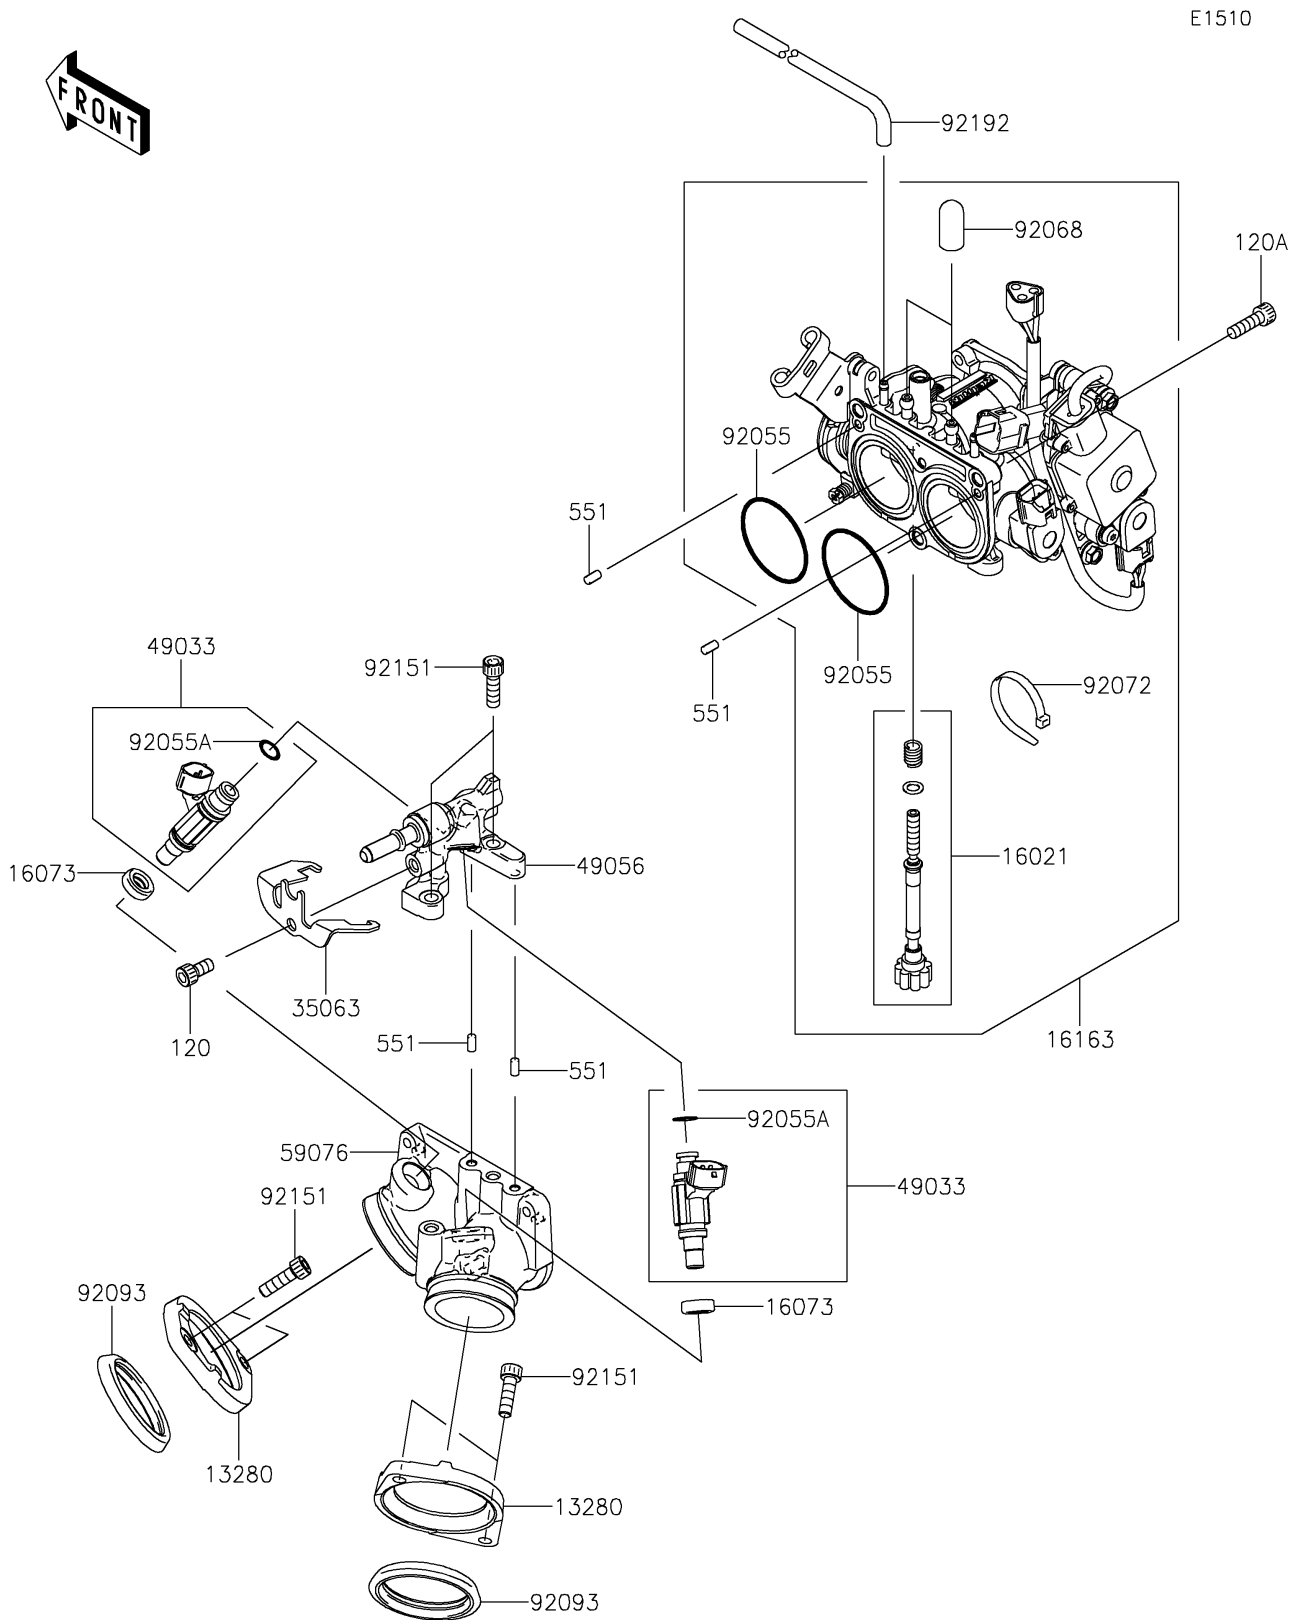

2016 Vulcan 900 Classic LT

PARTS DIAGRAM

Throttle

2016 Vulcan 900 Classic LT

PARTS LIST

Throttle

ITEM NAME

PART NUMBER

QUANTITY
