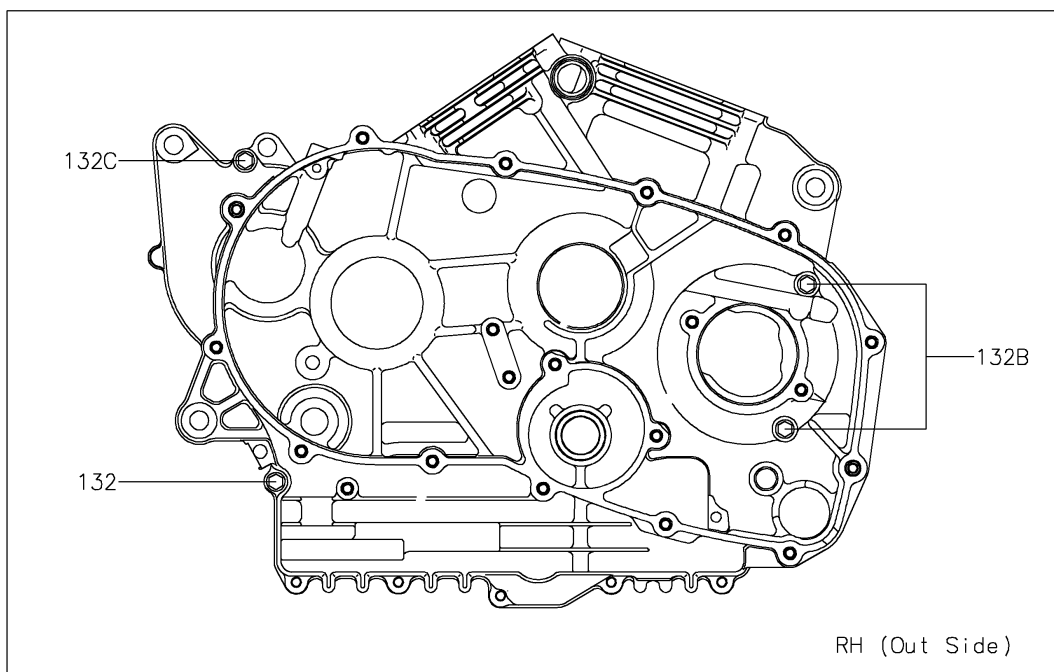

2016 Vulcan 900 Classic LT

PARTS DIAGRAM

Crankcase Bolt Pattern

E1412

2016 Vulcan 900 Classic LT

PARTS LIST

Crankcase Bolt Pattern

ITEM NAME

PART NUMBER

QUANTITY
