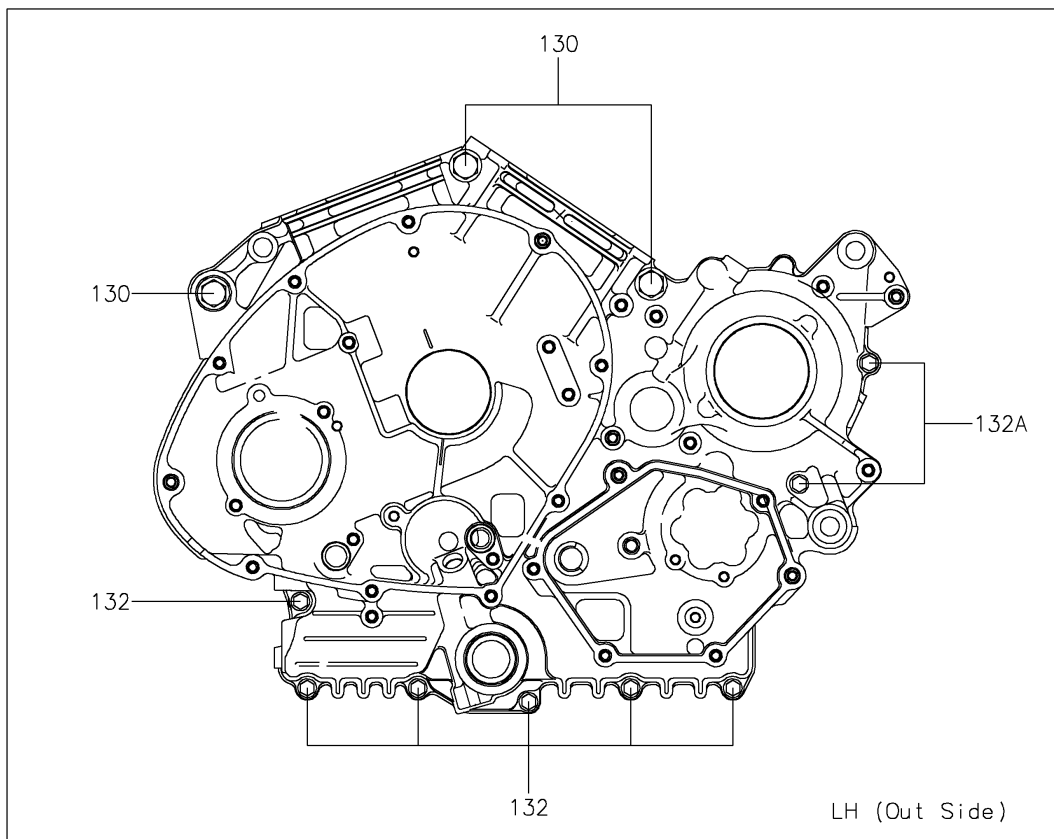

2016 Vulcan 900 Classic LT

PARTS DIAGRAM

Crankcase Bolt Pattern

E1412

2016 Vulcan 900 Classic LT

PARTS LIST

Crankcase Bolt Pattern

ITEM NAME

PART NUMBER

QUANTITY
