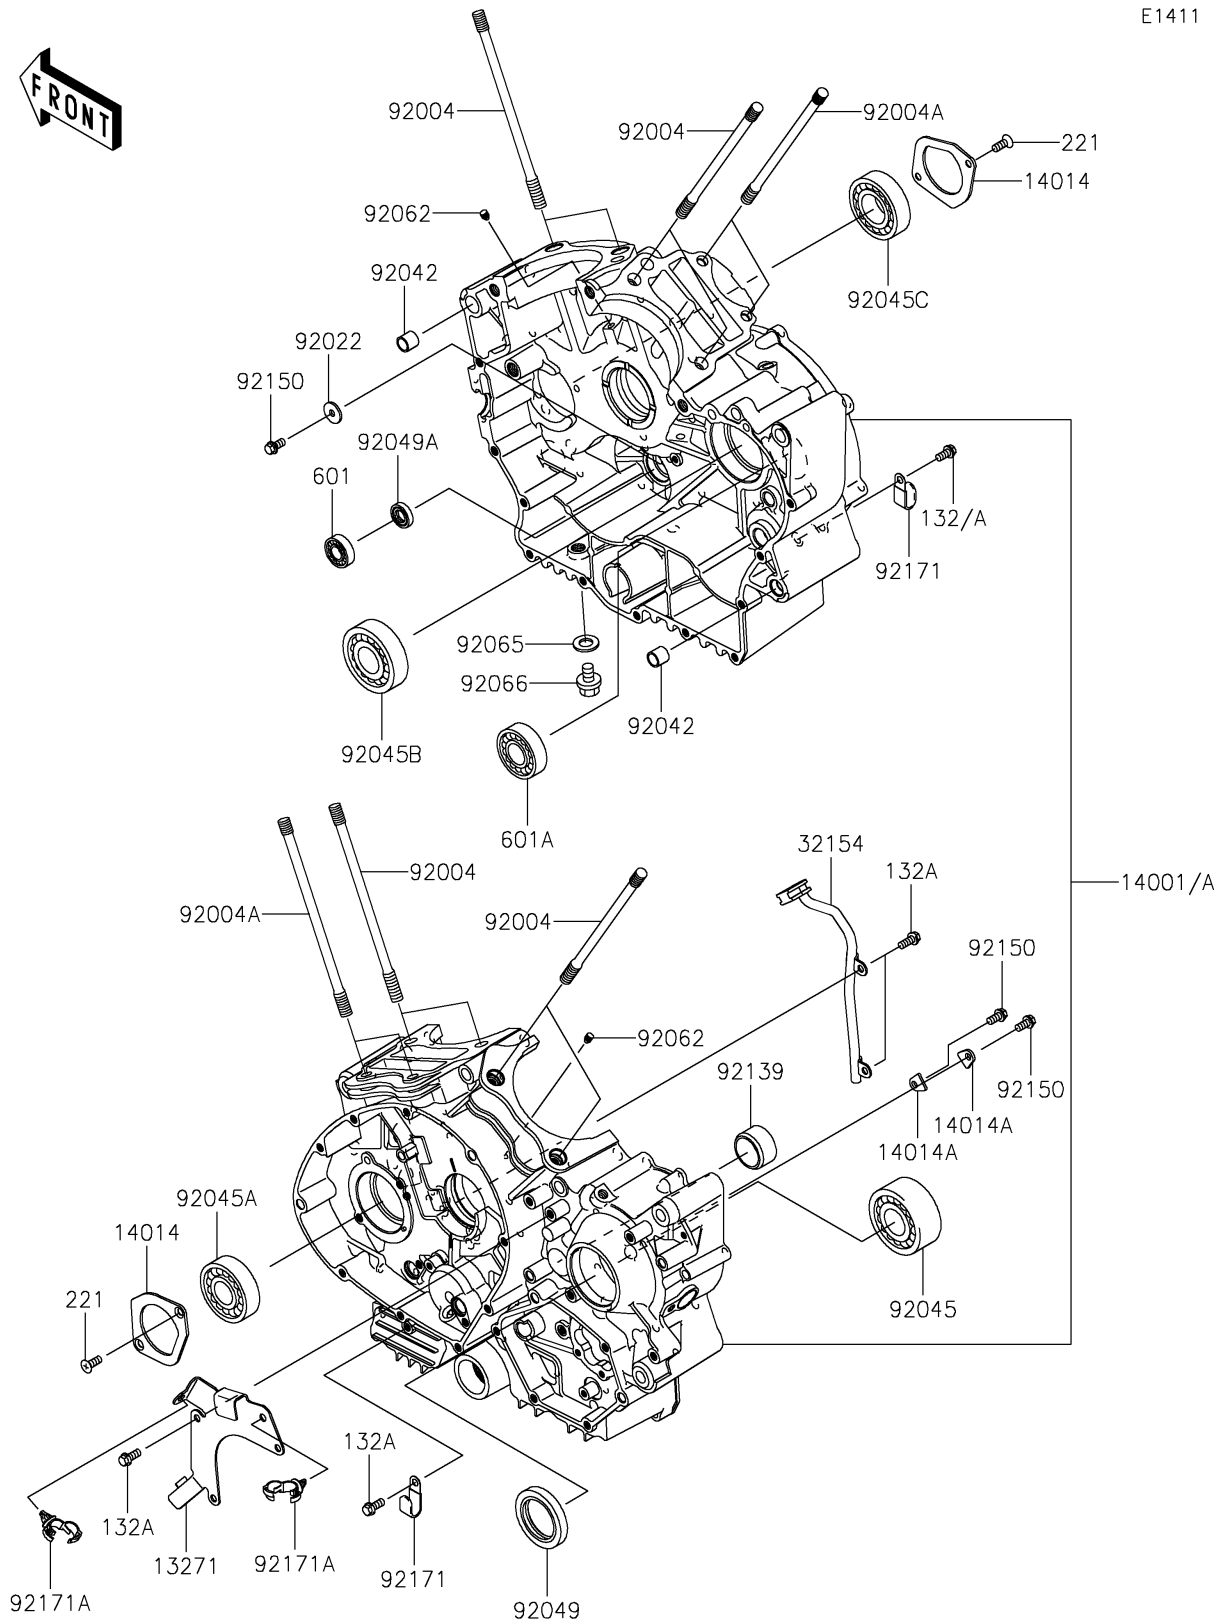

2017 Vulcan 900 Classic LT

PARTS DIAGRAM

Crankcase

E1411

2017 Vulcan 900 Classic LT

PARTS LIST

Crankcase

ITEM NAME

PART NUMBER

QUANTITY
