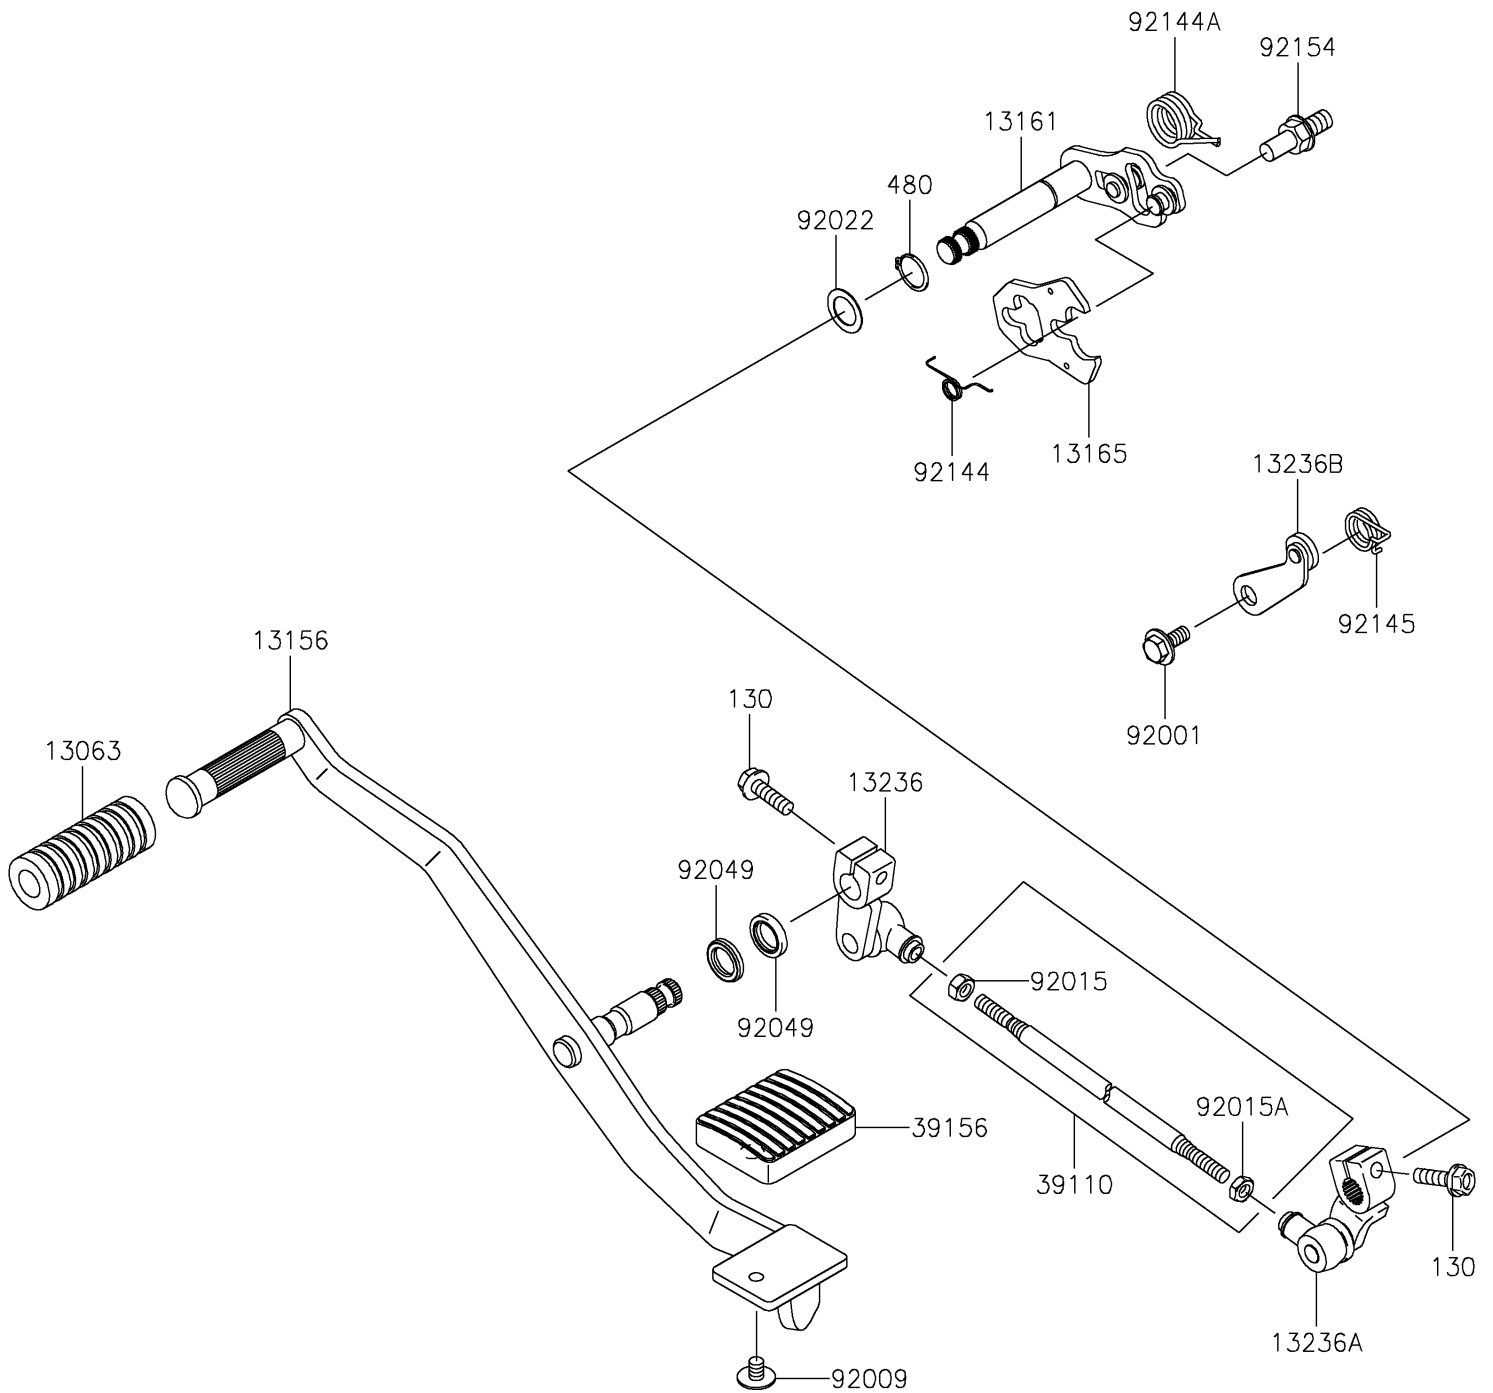

2018 VULCAN® 900 CLASSIC LT

PARTS DIAGRAM

Gear Change Mechanism

E1370

2018 VULCAN® 900 CLASSIC LT

PARTS LIST

Gear Change Mechanism

ITEM NAME	PART NUMBER	QUANTITY
-----------	-------------	----------
