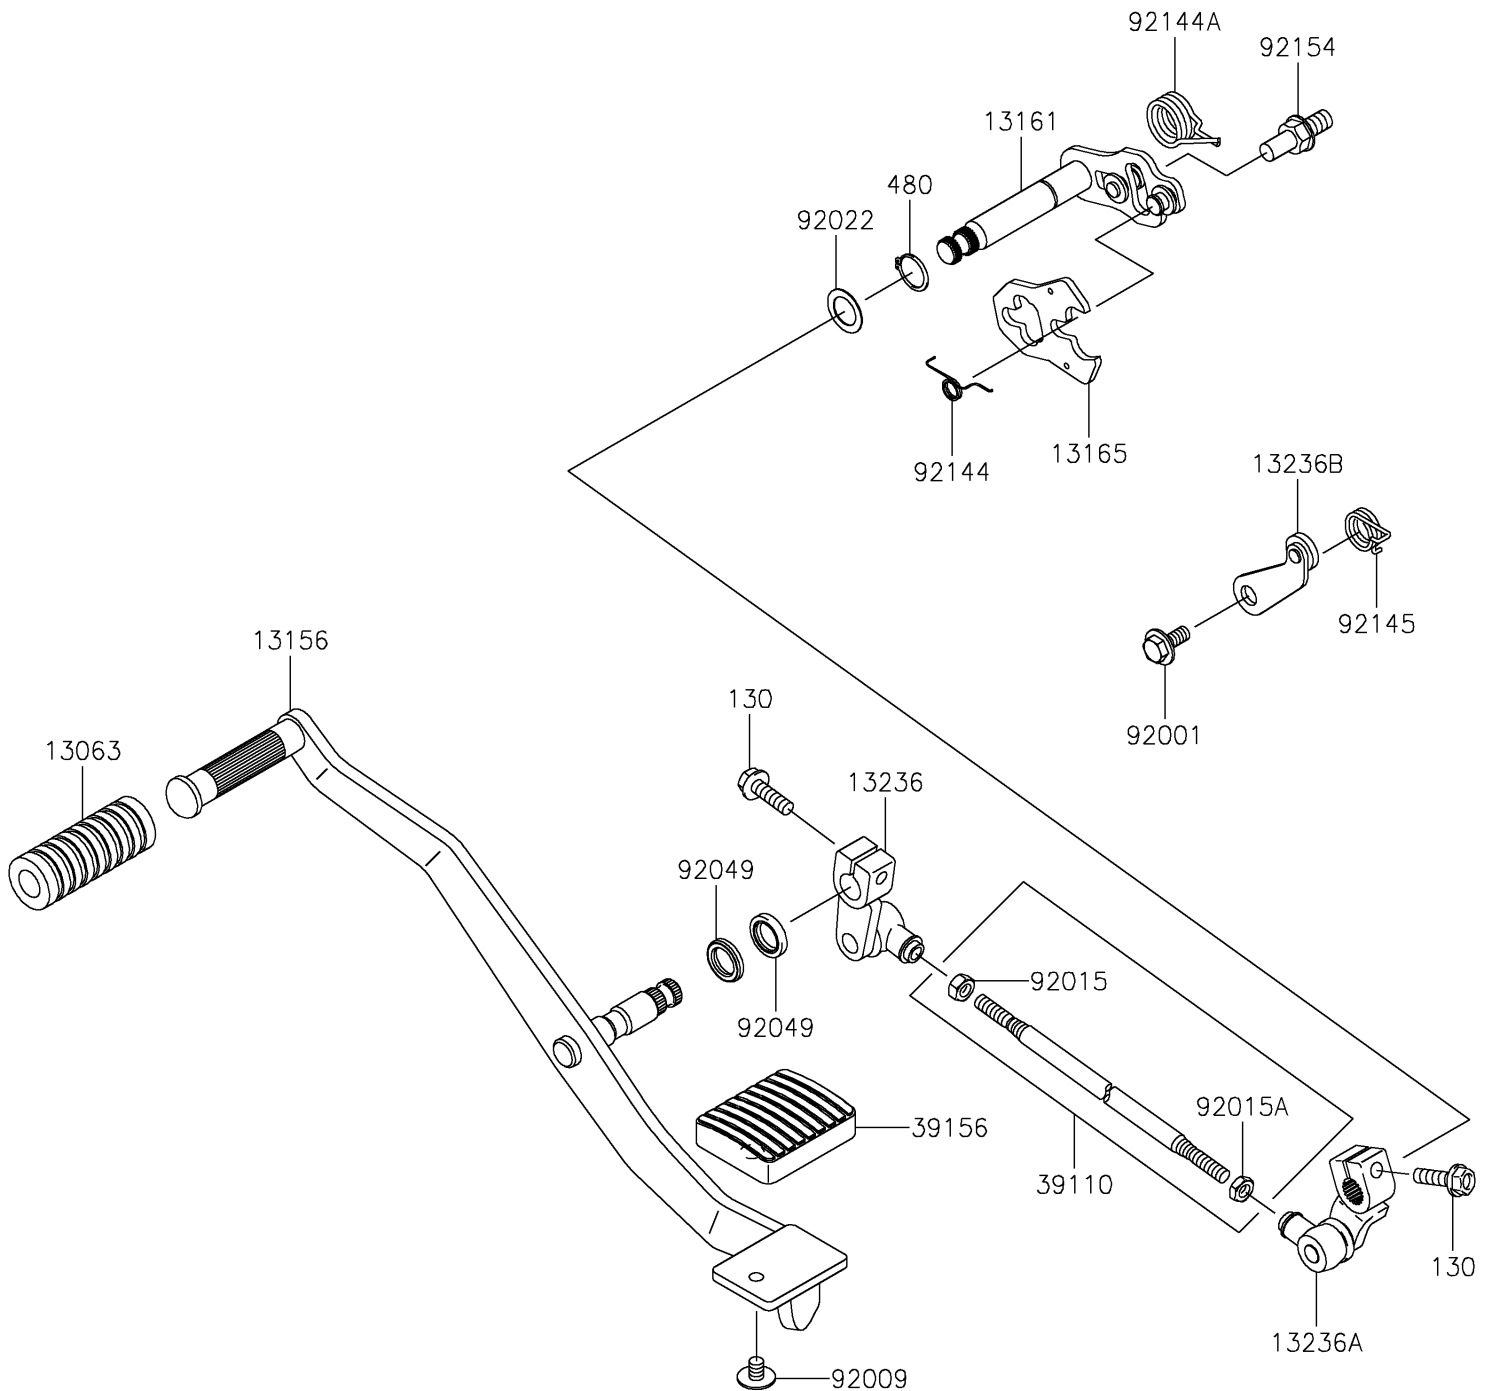

2016 Vulcan 900 Classic LT

PARTS DIAGRAM

Gear Change Mechanism

E1370

2016 Vulcan 900 Classic LT

PARTS LIST

Gear Change Mechanism

ITEM NAME

PART NUMBER

QUANTITY
