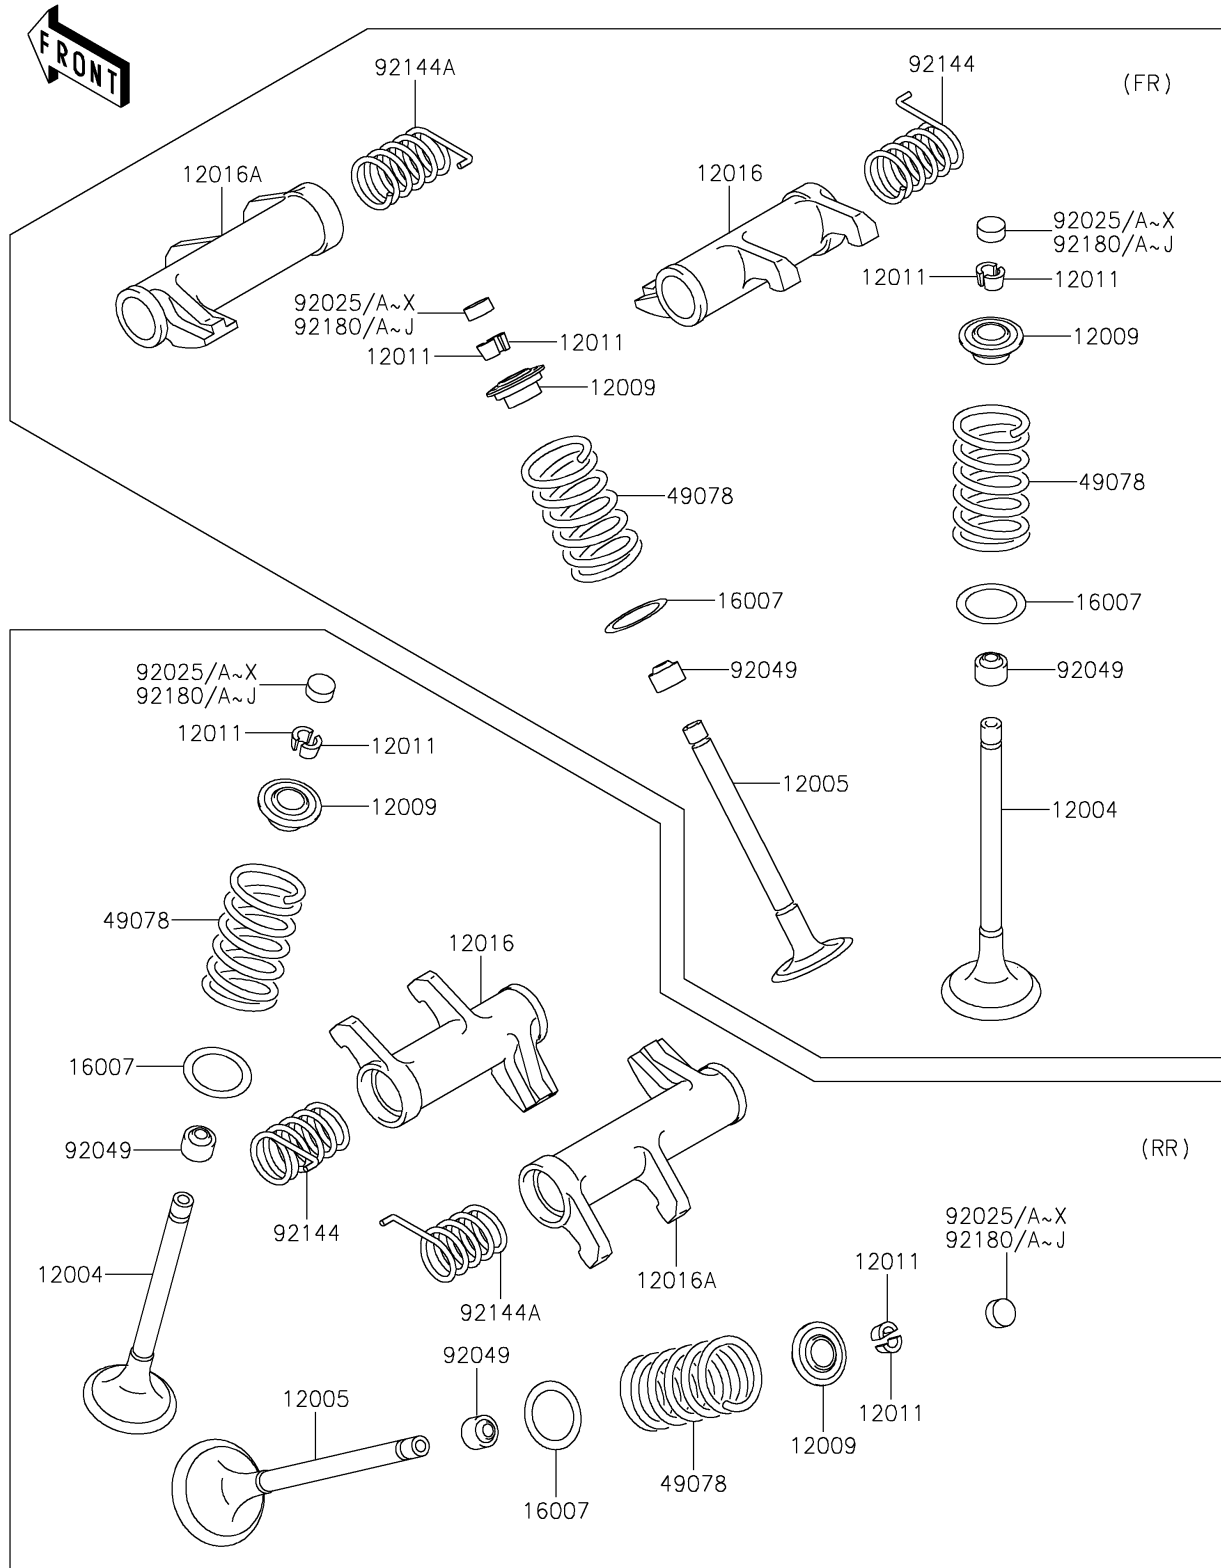

2019 VULCAN® 900 CLASSIC LT

PARTS DIAGRAM

Valve(s)

E1210

2019 VULCAN® 900 CLASSIC LT

PARTS LIST

Valve(s)

ITEM NAME

PART NUMBER

QUANTITY
