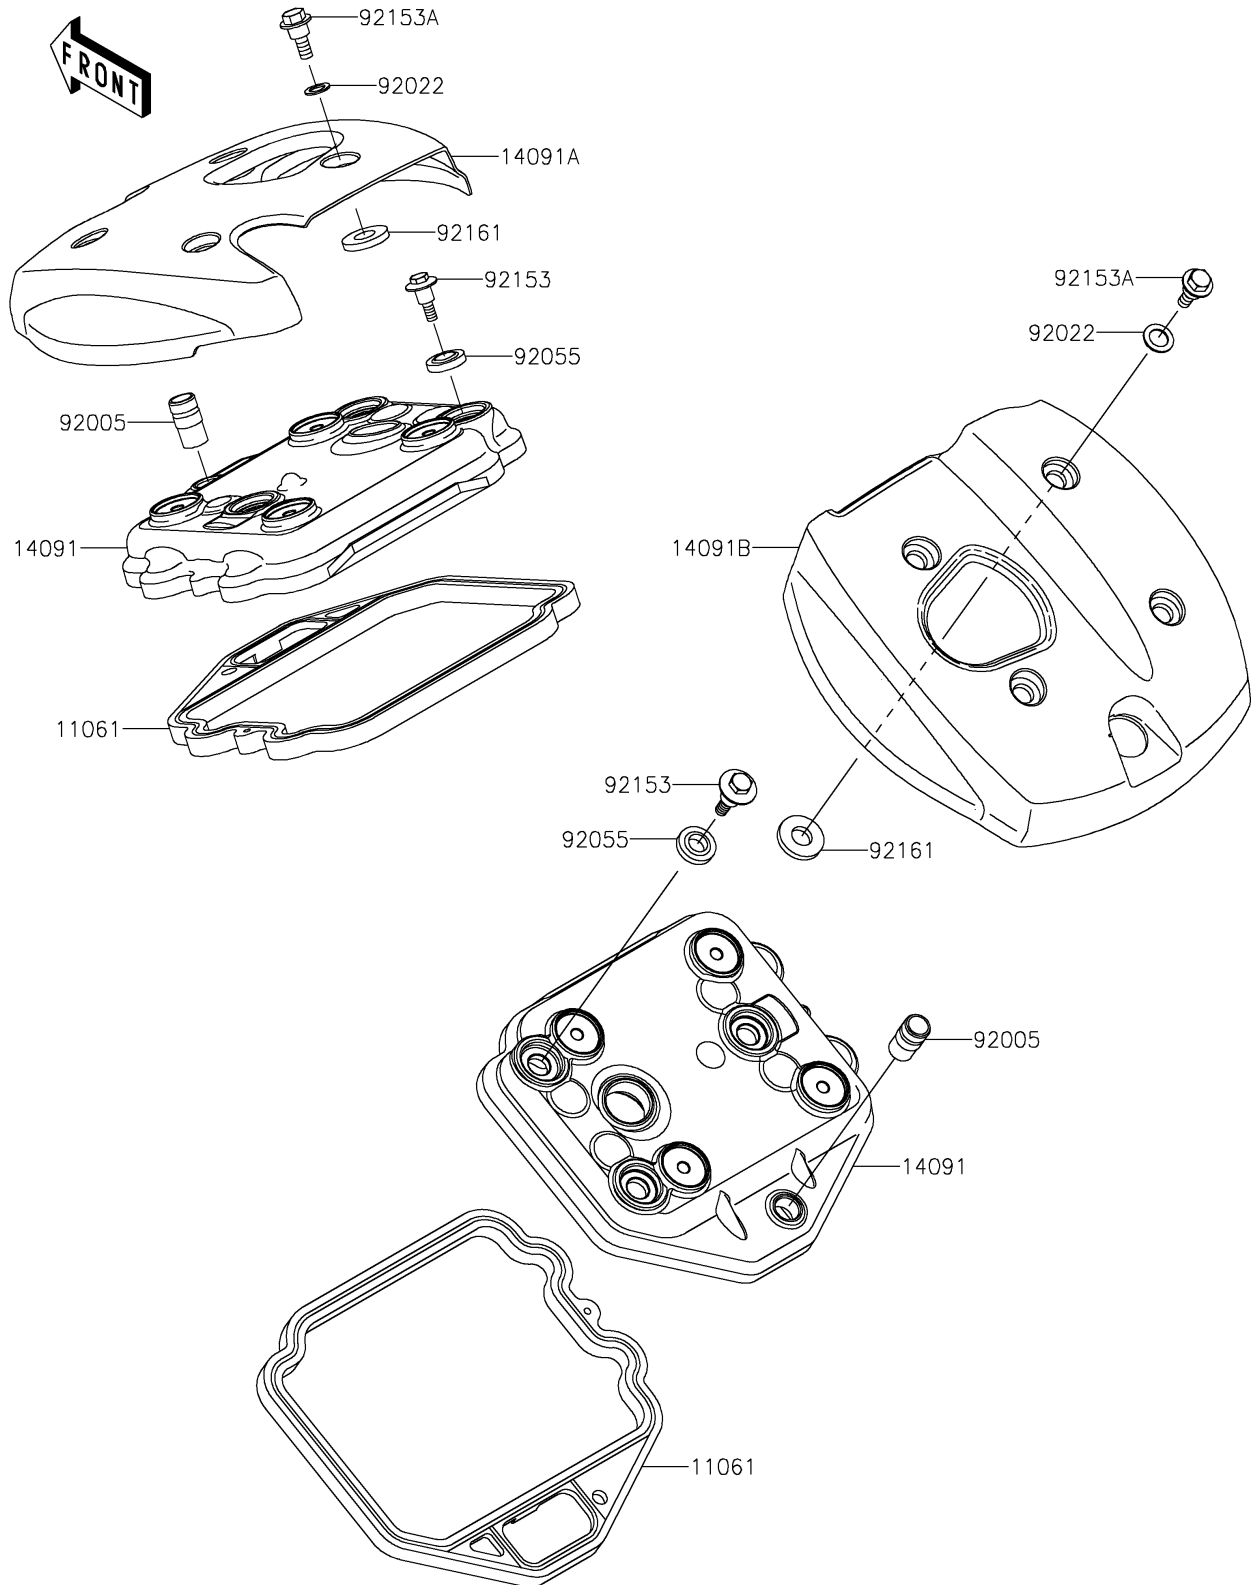

2019 VULCAN® 900 CLASSIC LT

PARTS DIAGRAM

Cylinder Head Cover

E1112

2019 VULCAN® 900 CLASSIC LT

PARTS LIST

Cylinder Head Cover

ITEM NAME	PART NUMBER	QUANTITY
-----------	-------------	----------
