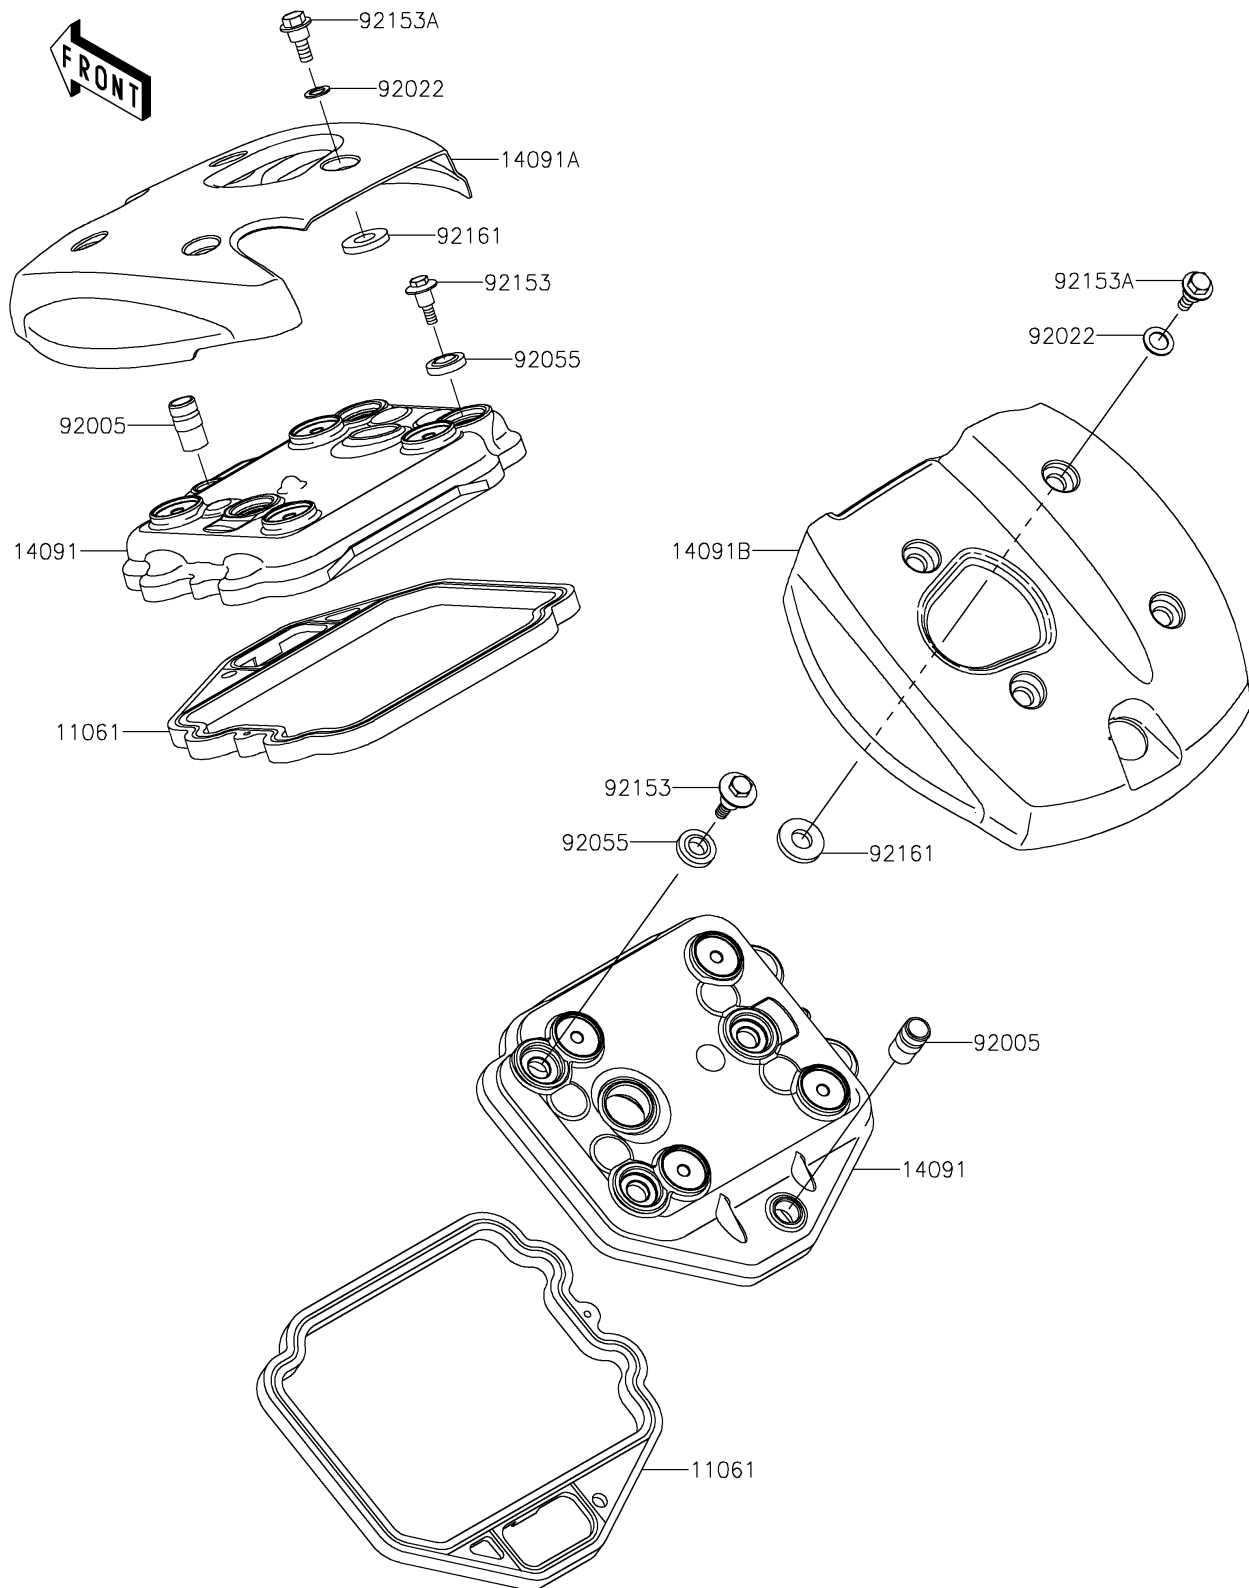

2018 VULCAN® 900 CLASSIC LT

PARTS DIAGRAM Cylinder Head Cover

E1112

2018 VULCAN® 900 CLASSIC LT

PARTS LIST

Cylinder Head Cover

ITEM NAME	PART NUMBER	QUANTITY
-----------	-------------	----------
