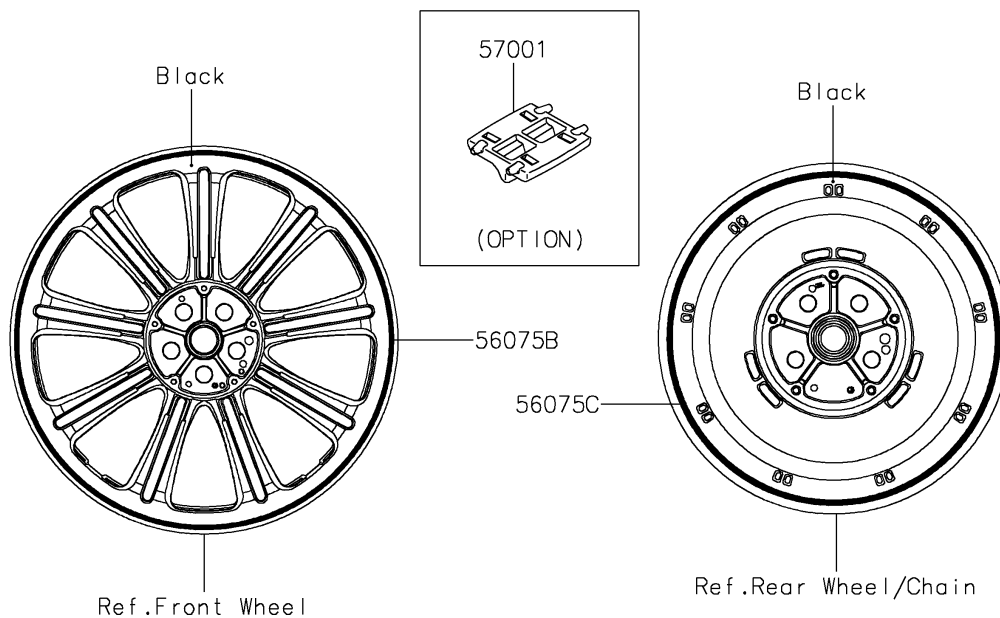

## PARTS DIAGRAM

### Decals(Gray/Gray)(CHF)

F2861A