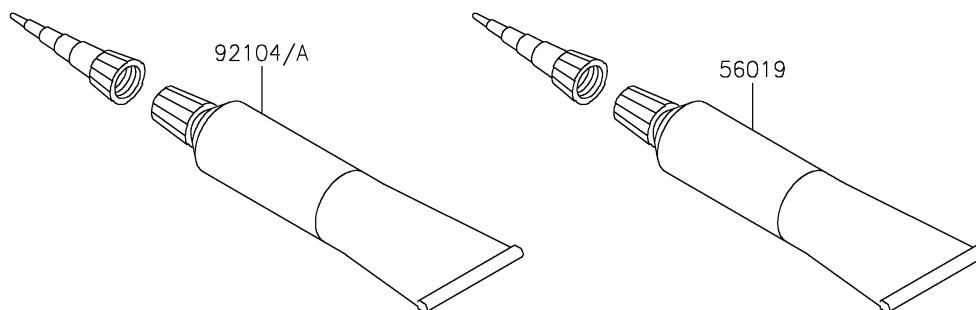

2020 VULCAN® 900 CUSTOM

PARTS DIAGRAM

Owner's Tools

F2810

2020 VULCAN® 900 CUSTOM

PARTS LIST

Owner's Tools

ITEM NAME	PART NUMBER	QUANTITY
TOOL-KIT (Ref # 56007)	56007-0095	1
BAG,TOOL (Ref # 56008)	56008-1075	1
GASKET-LIQUID,TB1211,WHITE (Ref # 56019)	56019-120	1
GASKET-LIQUID,TB1211F,CLEAR (Ref # 92104)	92104-0004	1
GASKET-LIQUID,TB1216B,BLACK (Ref # 92104A)	92104-1064	1
GRIP-SCREW DRIVER (Ref # 92106)	92106-1001	1
TOOL-DRIVER,#3PHILLIPS (Ref # 92107)	92107-005	1
TOOL-WRENCH,HOOK (Ref # 92110)	92110-0018	1
TOOL-WRENCH,ALLEN,5MM (Ref # 92110A)	92110-1015	1
TOOL-WRENCH,OPEN END,10X12 (Ref # 92110B)	92110-1152	1
TOOL-WRENCH,OPEN END,14X17 (Ref # 92110C)	92110-1153	1
TOOL-WRENCH,HOOK (Ref # 92110D)	92110-1173	1
TOOL-BAR,BOX END WRENCH (Ref # 92111)	92111-0002	1
TOOL-WRENCH,OPEN END,8X10 (Ref # 92126)	92126-004	1