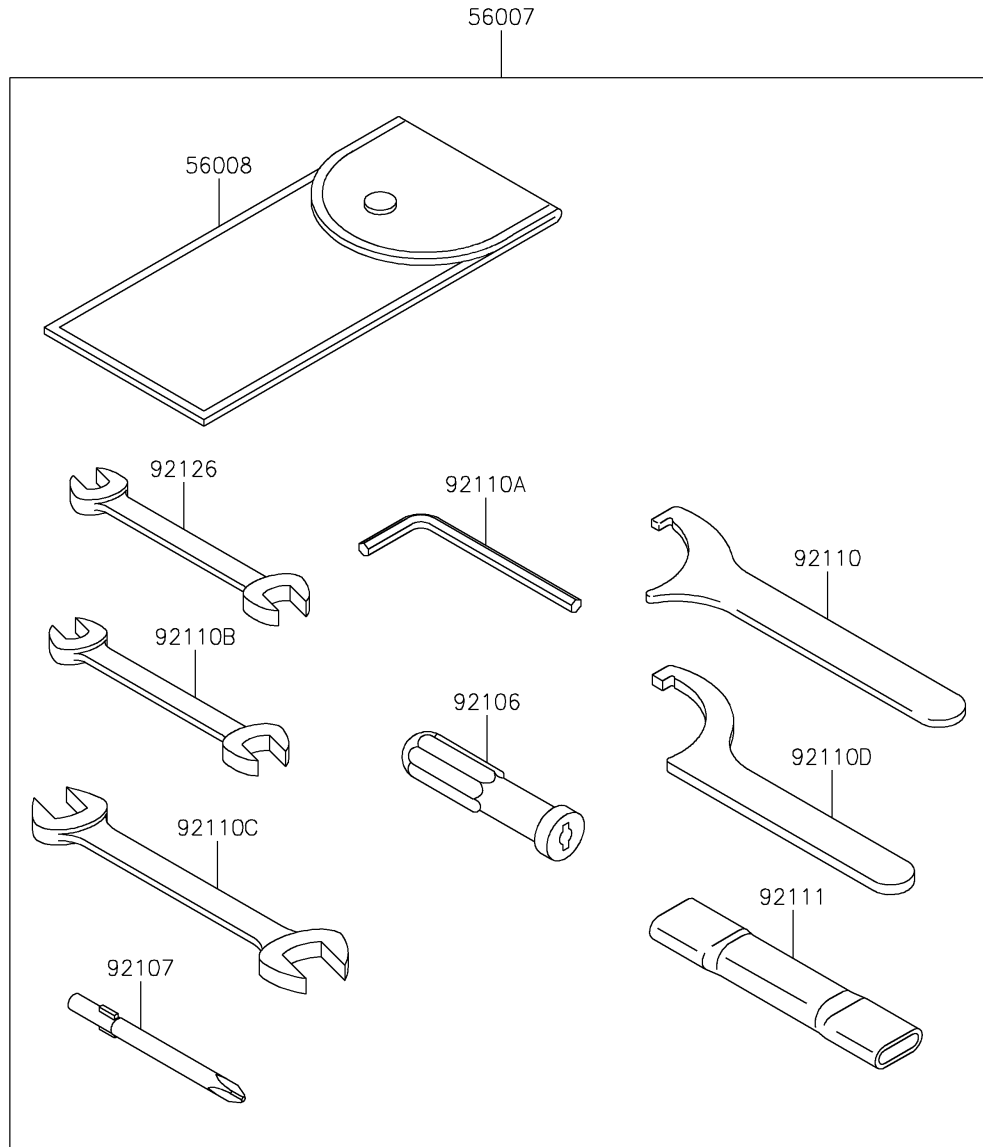

2020 VULCAN® 900 CUSTOM

PARTS DIAGRAM

Owner's Tools

F2810

2020 VULCAN® 900 CUSTOM

PARTS LIST

Owner's Tools

ITEM NAME	PART NUMBER	QUANTITY
TOOL-KIT (Ref # 56007)	56007-0095	1
BAG,TOOL (Ref # 56008)	56008-1075	1
GASKET-LIQUID,TB1211,WHITE (Ref # 56019)	56019-120	1
GASKET-LIQUID,TB1211F,CLEAR (Ref # 92104)	92104-0004	1
GASKET-LIQUID,TB1216B,BLACK (Ref # 92104A)	92104-1064	1
GRIP-SCREW DRIVER (Ref # 92106)	92106-1001	1
TOOL-DRIVER,#3PHILLIPS (Ref # 92107)	92107-005	1
TOOL-WRENCH,HOOK (Ref # 92110)	92110-0018	1
TOOL-WRENCH,ALLEN,5MM (Ref # 92110A)	92110-1015	1
TOOL-WRENCH,OPEN END,10X12 (Ref # 92110B)	92110-1152	1
TOOL-WRENCH,OPEN END,14X17 (Ref # 92110C)	92110-1153	1
TOOL-WRENCH,HOOK (Ref # 92110D)	92110-1173	1
TOOL-BAR,BOX END WRENCH (Ref # 92111)	92111-0002	1
TOOL-WRENCH,OPEN END,8X10 (Ref # 92126)	92126-004	1