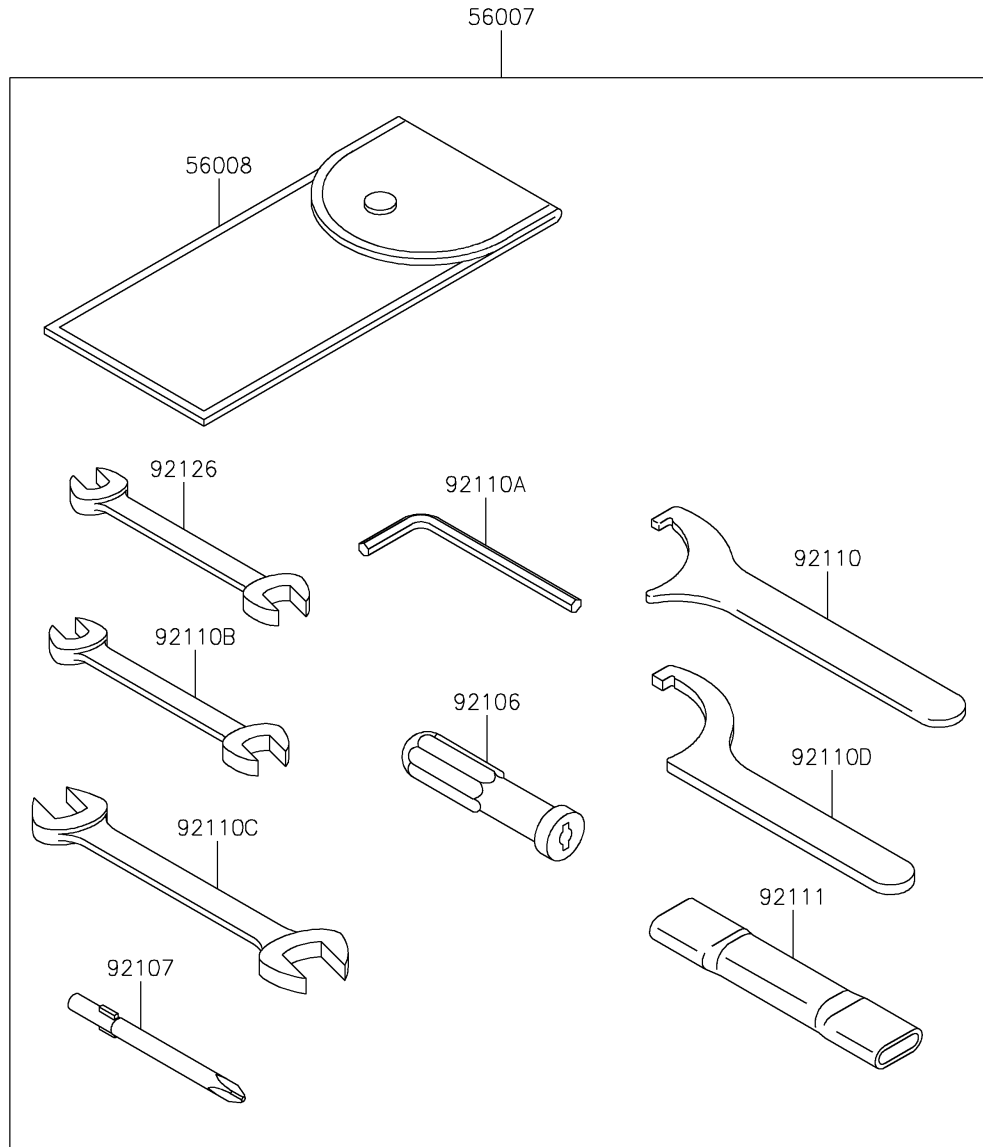

2017 Vulcan 900 Custom

PARTS DIAGRAM

Owner's Tools

F2810

2017 Vulcan 900 Custom

PARTS LIST

Owner's Tools

ITEM NAME

PART NUMBER

QUANTITY
