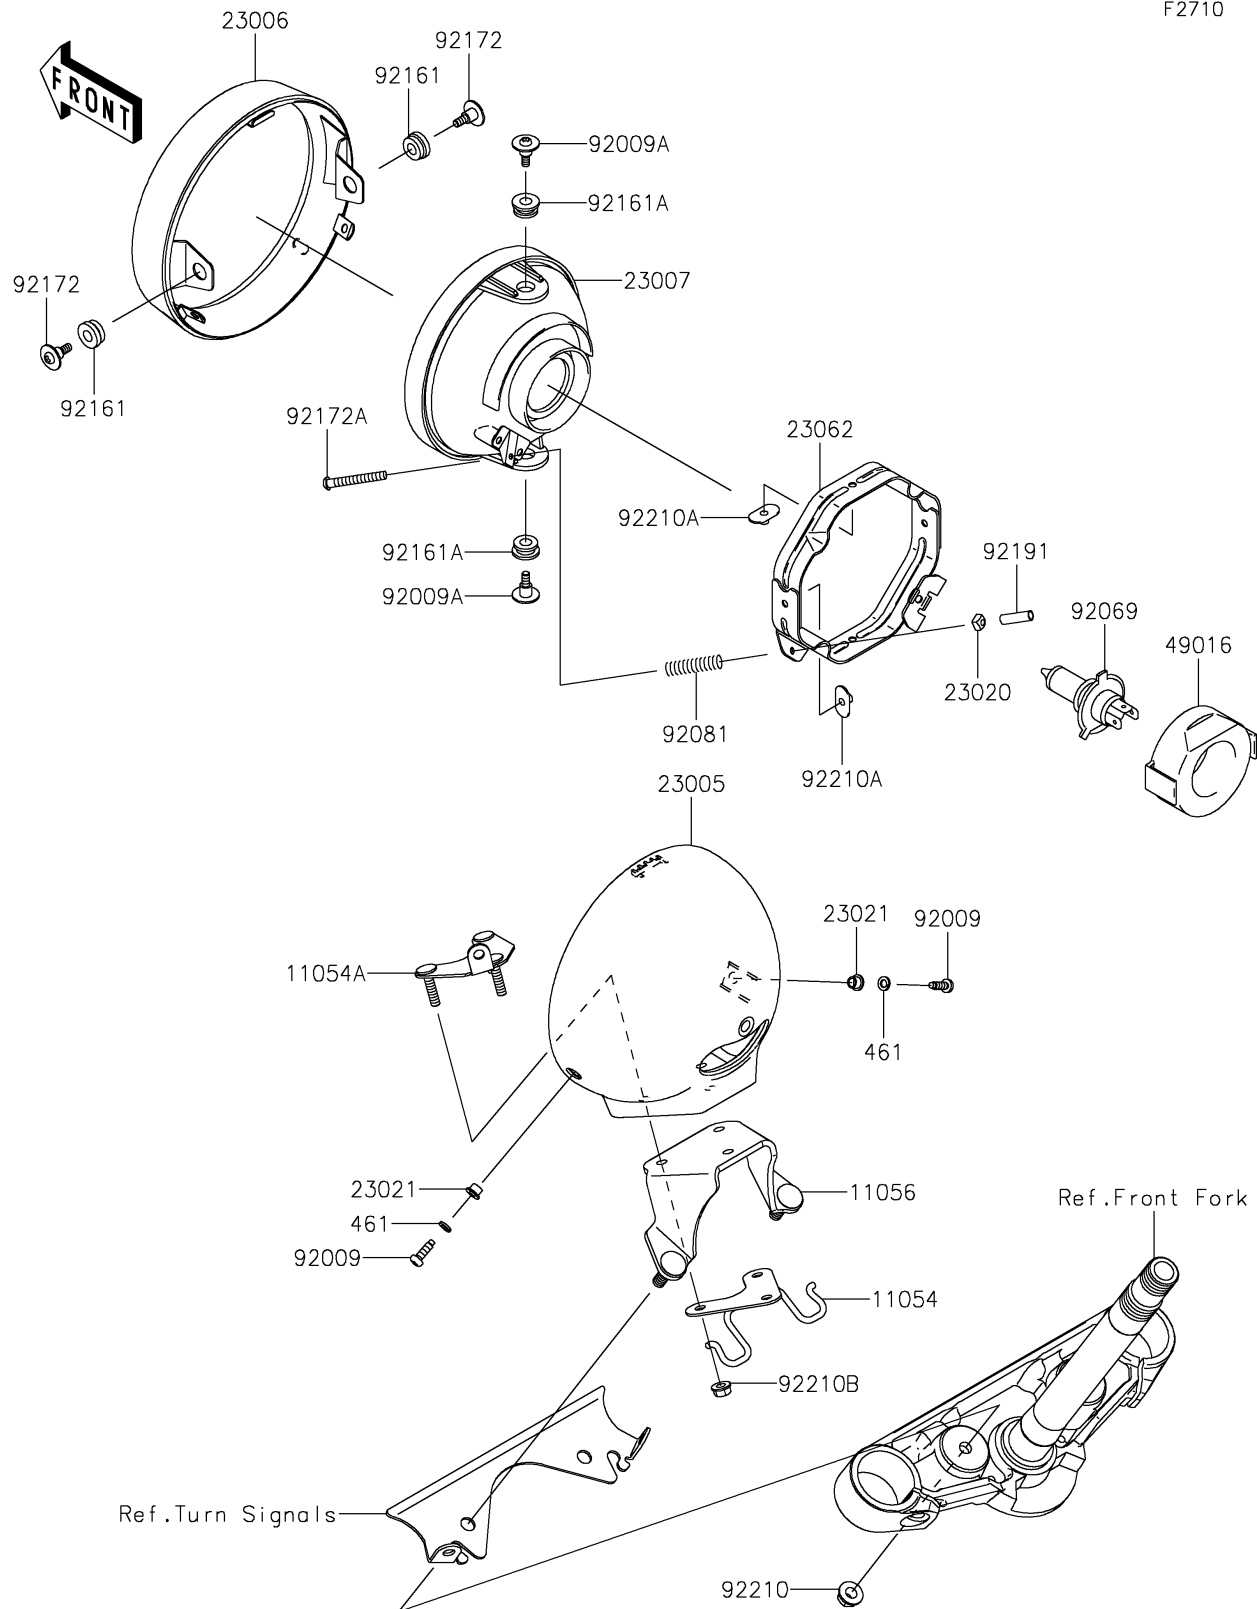

2017 Vulcan 900 Custom

PARTS DIAGRAM

Headlight(s)

F2710

2017 Vulcan 900 Custom

PARTS LIST

Headlight(s)

ITEM NAME

PART NUMBER

QUANTITY
