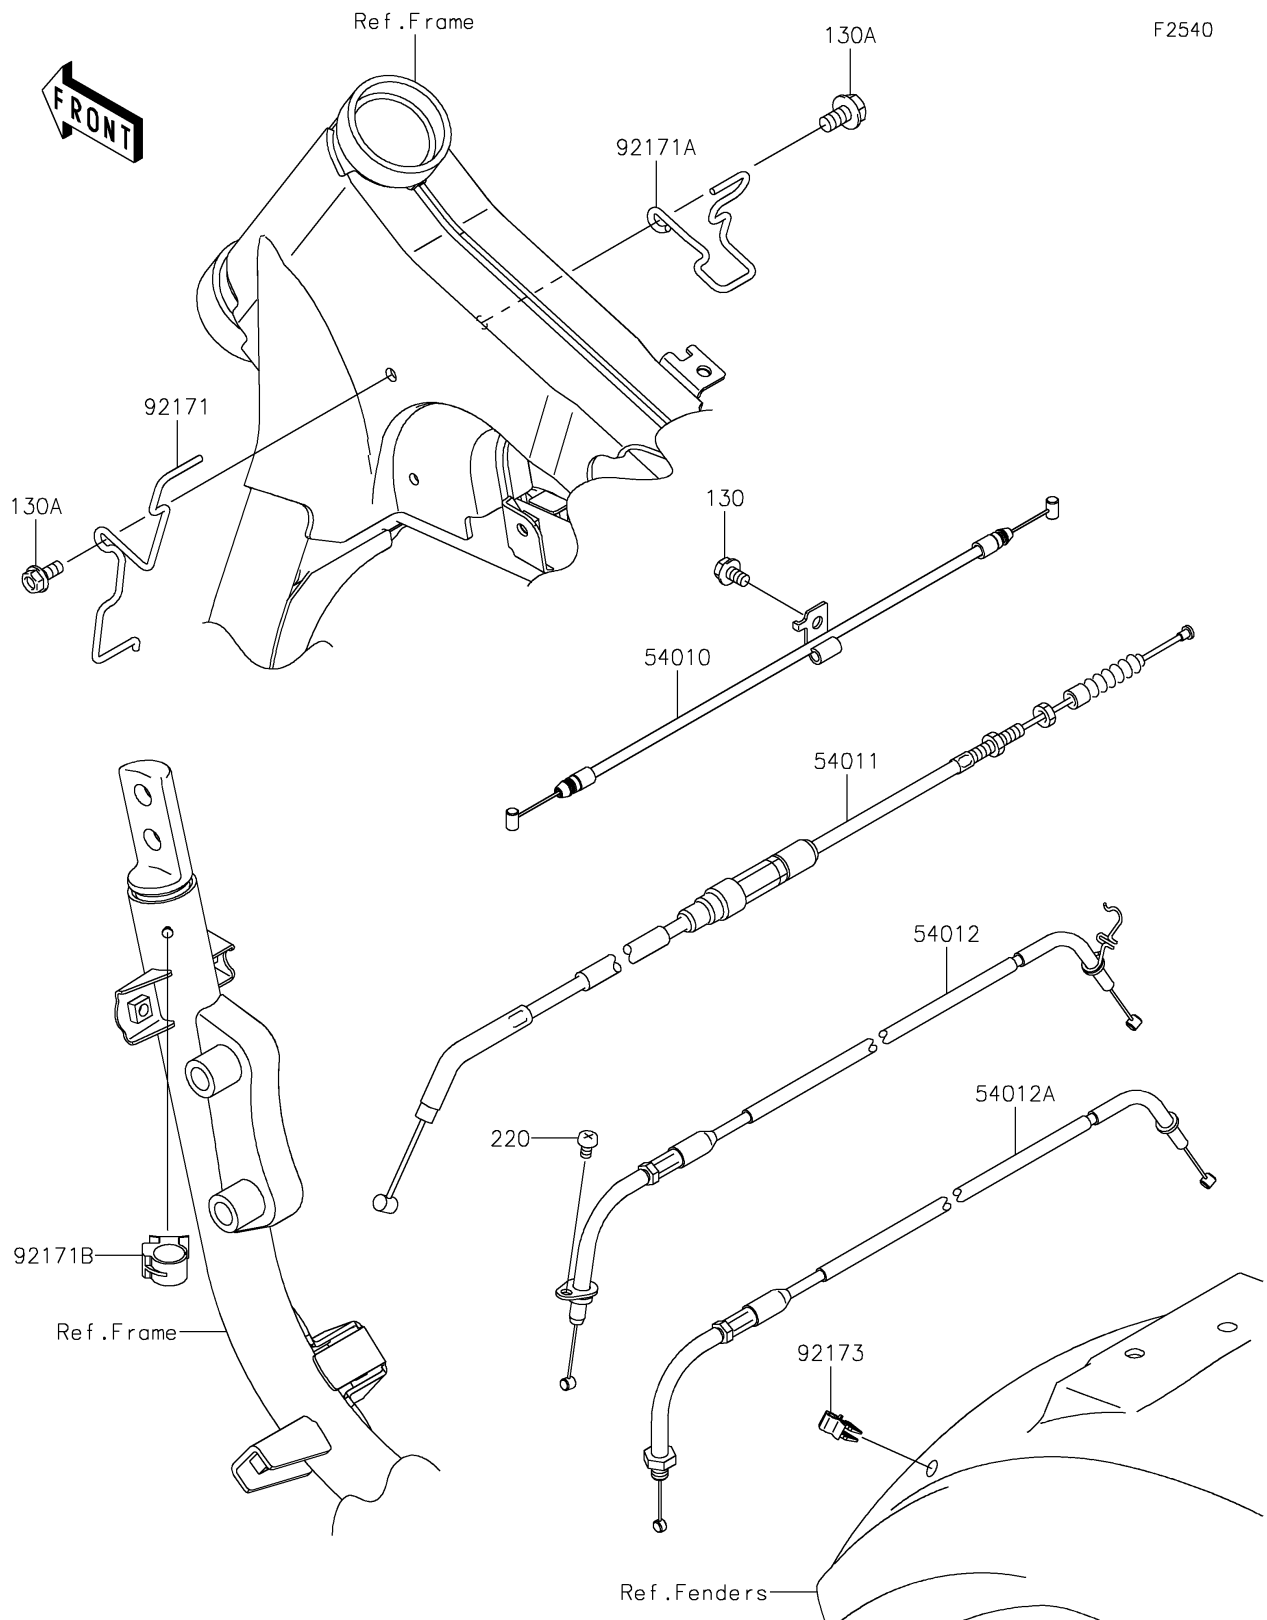

2017 Vulcan 900 Custom

PARTS DIAGRAM

Cables

2017 Vulcan 900 Custom

PARTS LIST

Cables

ITEM NAME

PART NUMBER

QUANTITY
