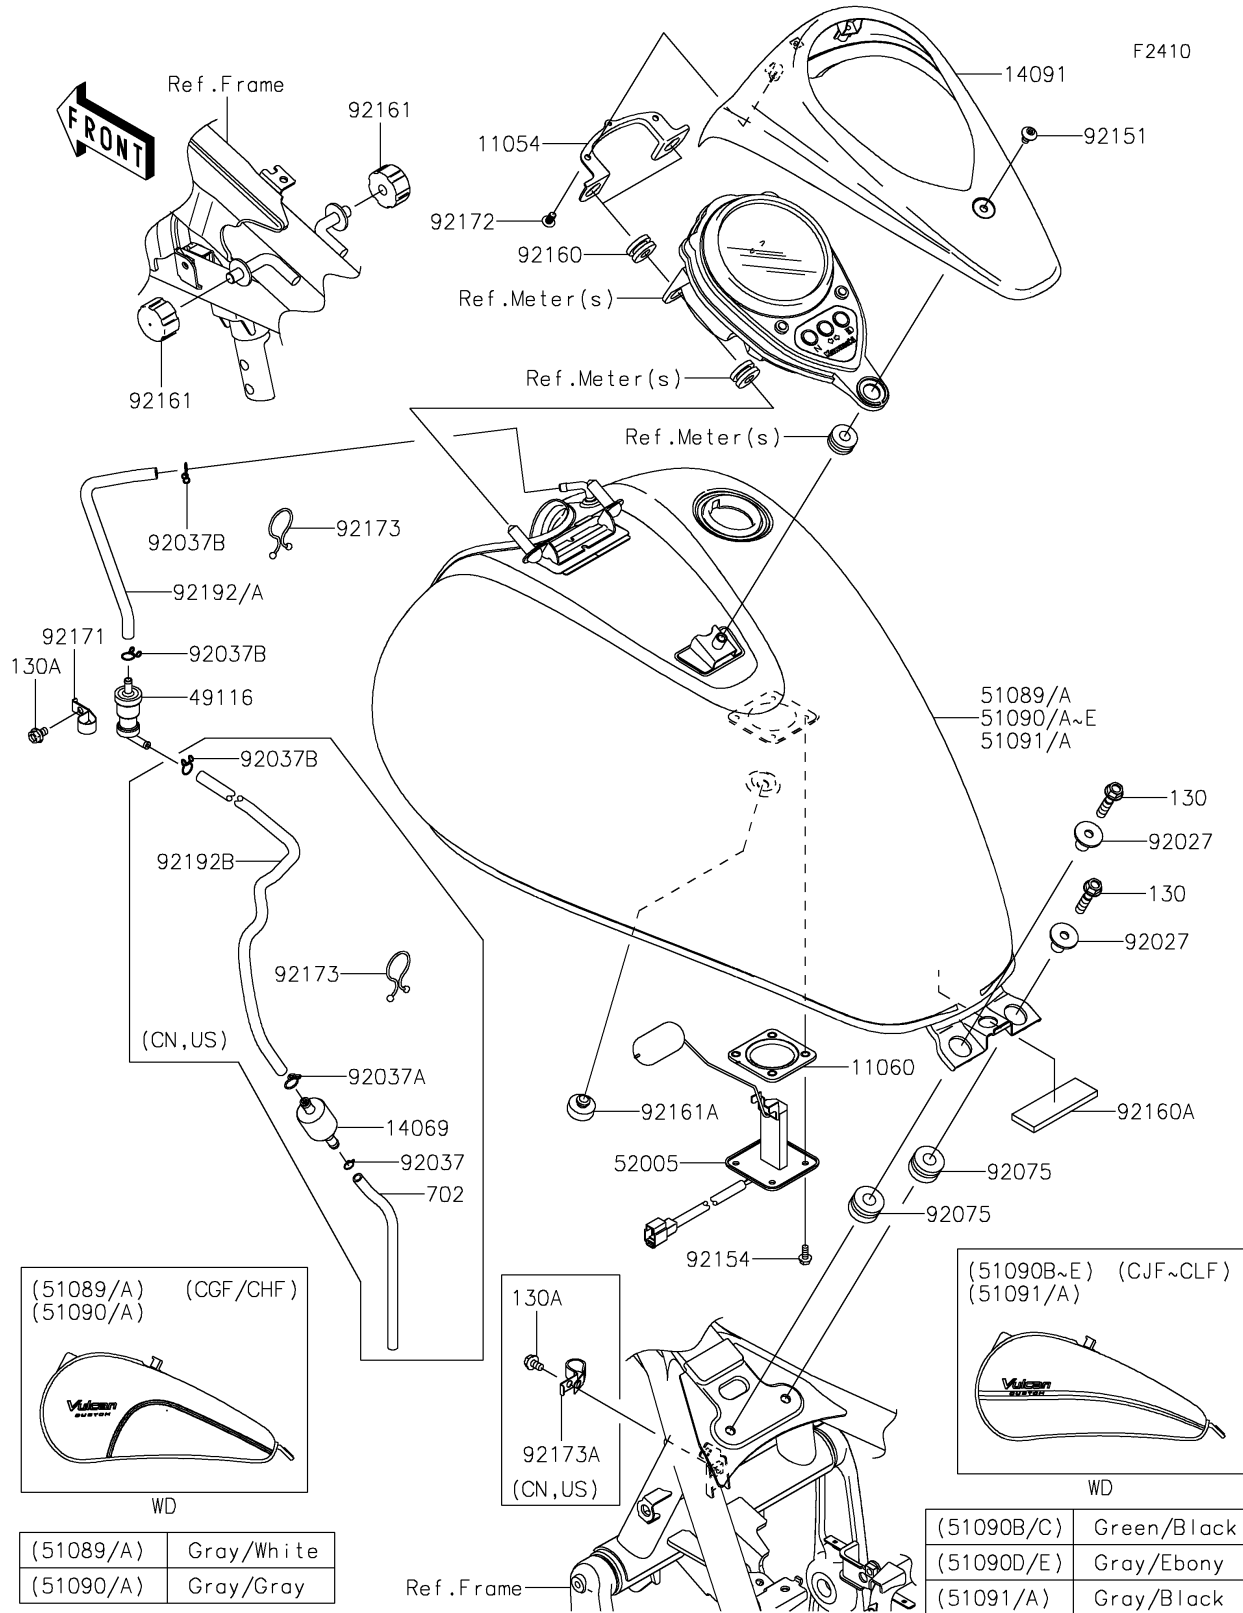

2017 Vulcan 900 Custom

PARTS DIAGRAM

Fuel Tank

(51089/A) (CGF/CHF)
(51090/A)

WD

(51089/A)	Gray/White
(51090/A)	Gray/Gray

130A

92173A
(CN, US)

(51090B~E) (CJF~CLF)
(51091/A)

WD

(51090B/C)	Green/Black
(51090D/E)	Gray/Ebony
(51091/A)	Gray/Black

2017 Vulcan 900 Custom

PARTS LIST

Fuel Tank

ITEM NAME

PART NUMBER

QUANTITY
