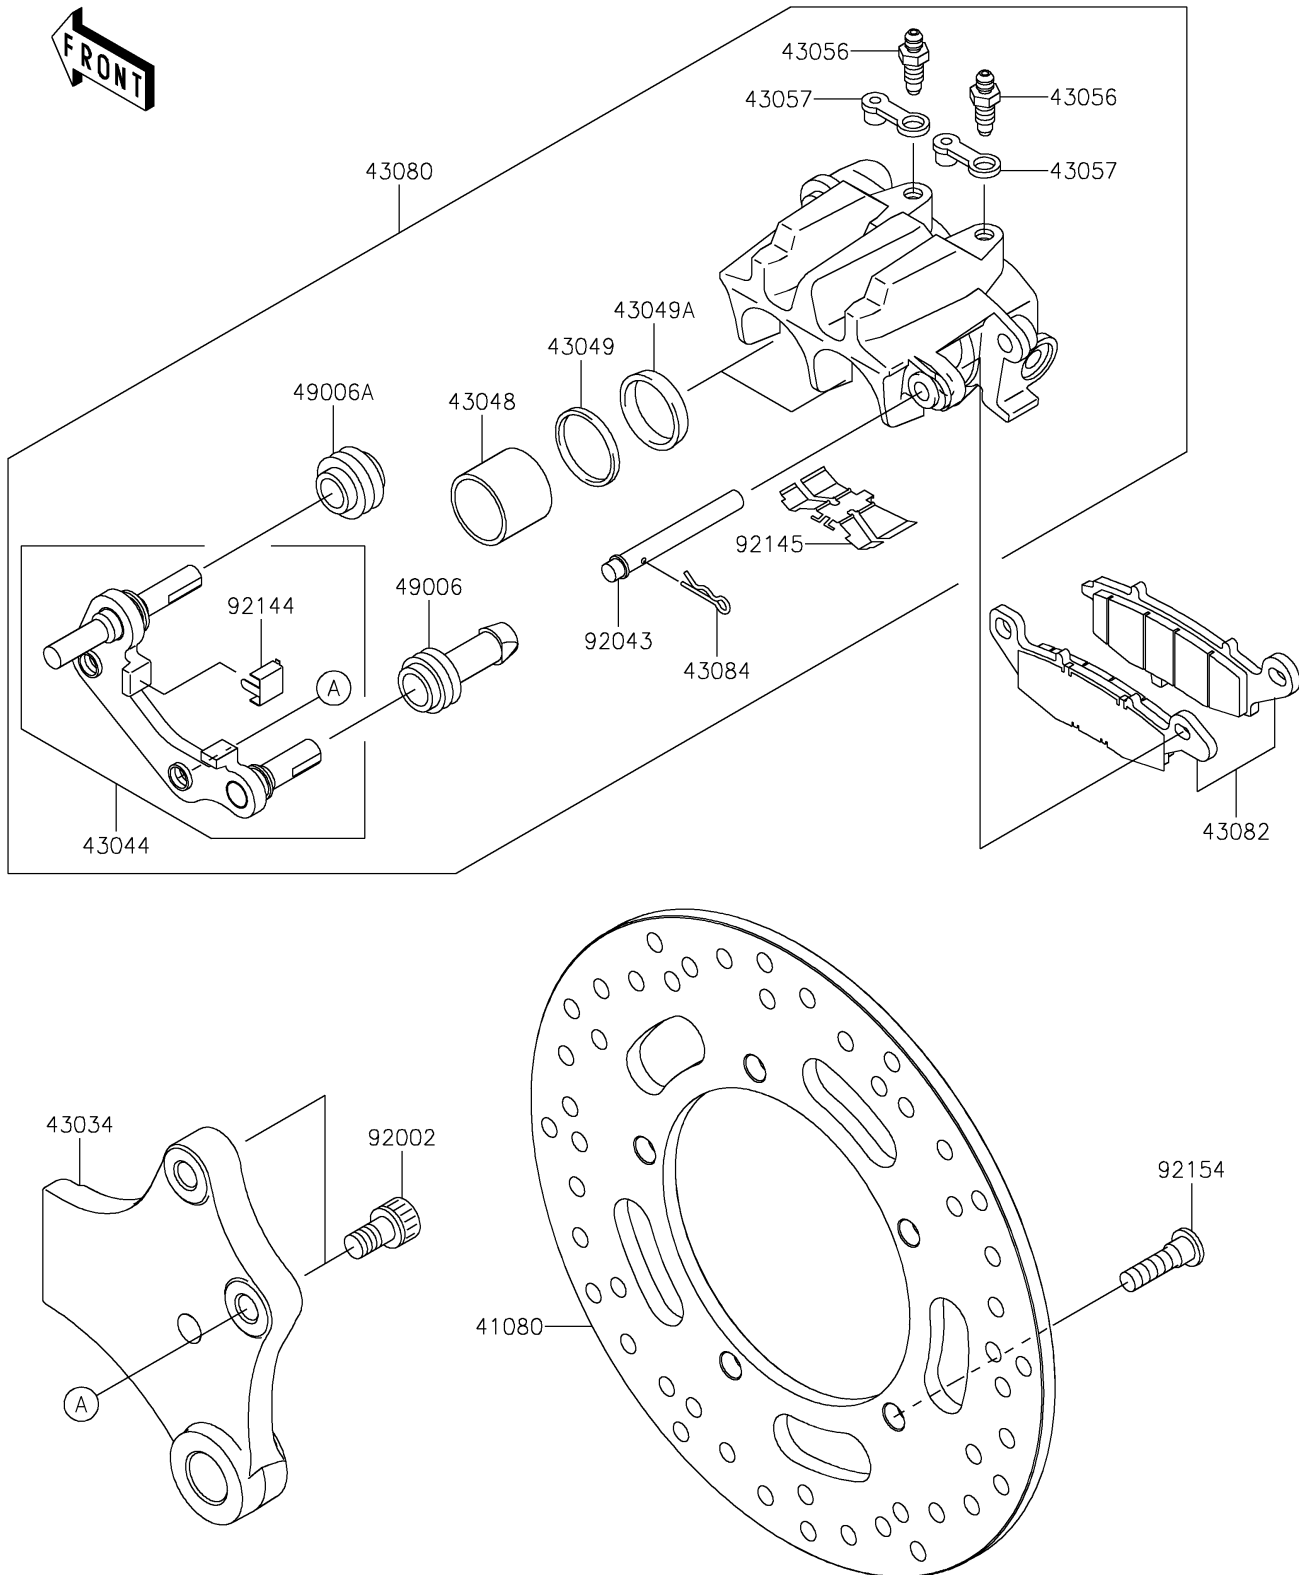

2017 Vulcan 900 Custom

PARTS DIAGRAM

Rear Brake

F2294

2017 Vulcan 900 Custom

PARTS LIST

Rear Brake

ITEM NAME

PART NUMBER

QUANTITY
