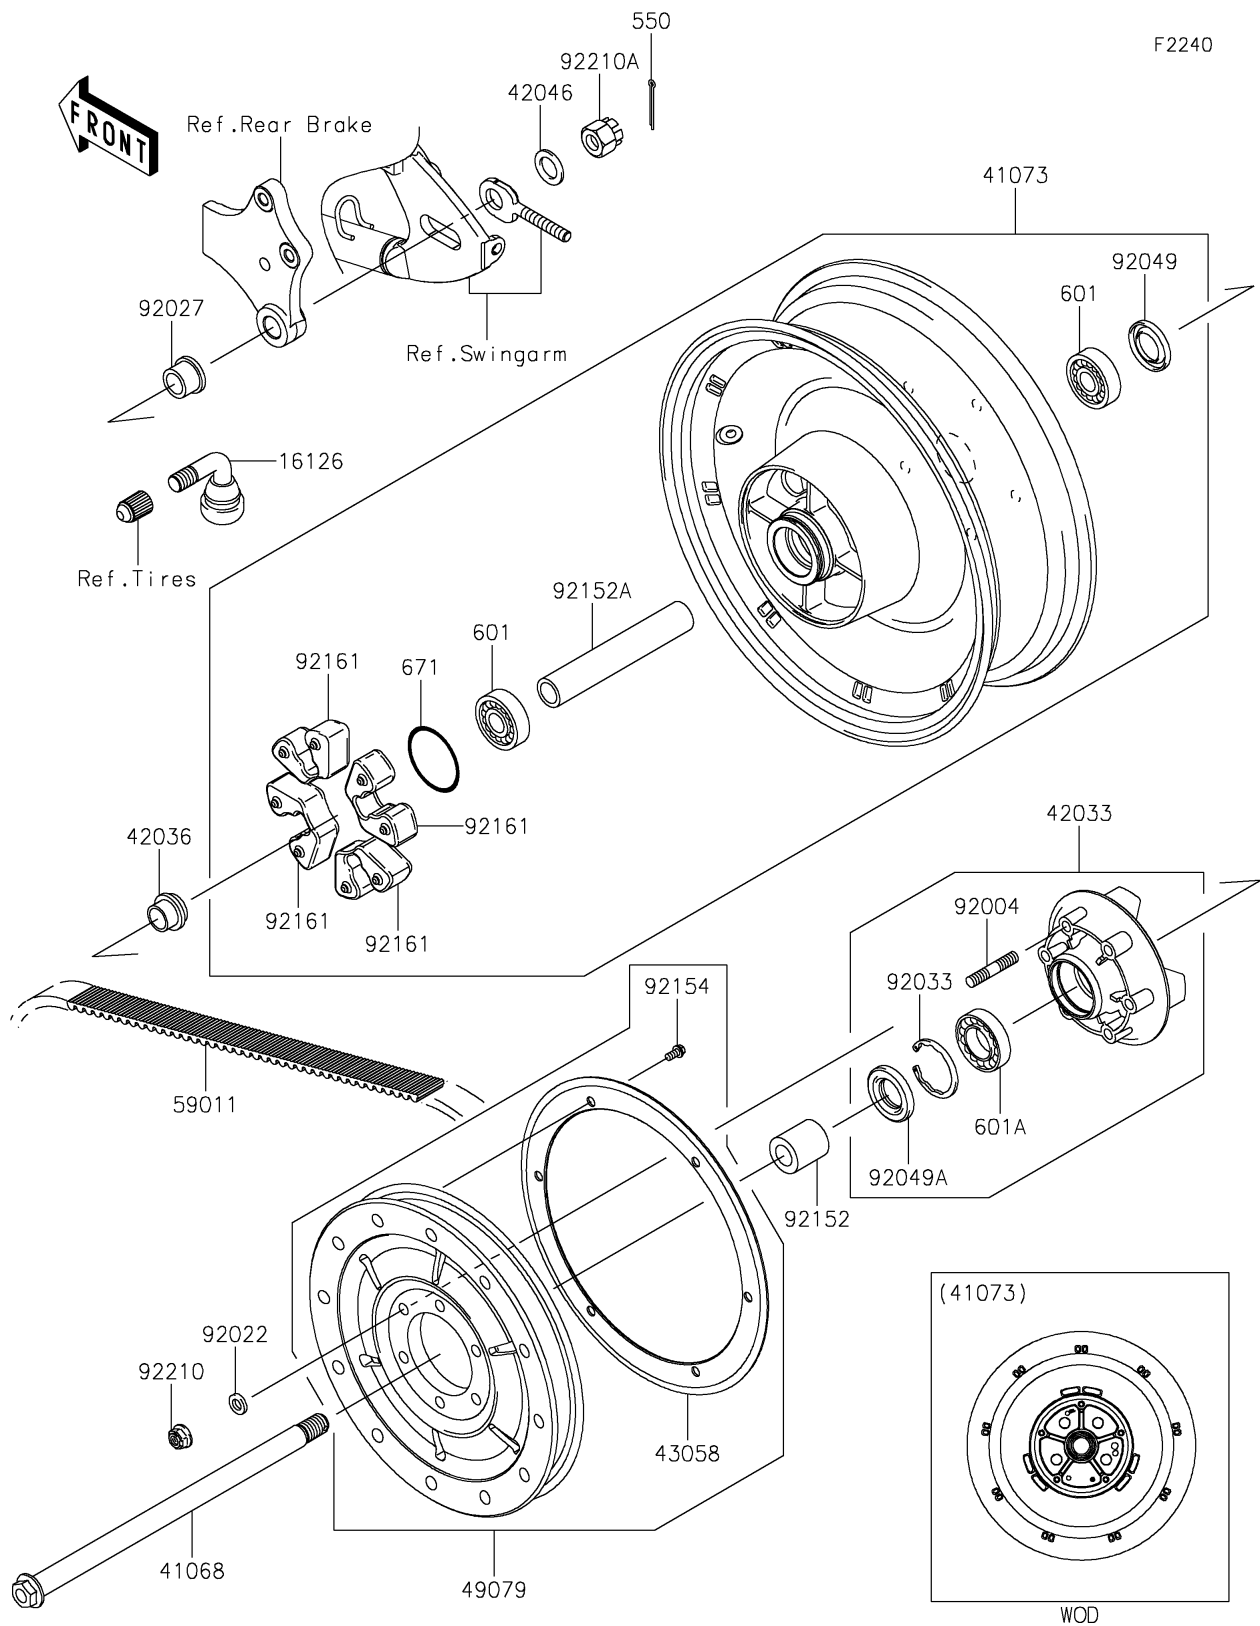

2017 Vulcan 900 Custom

PARTS DIAGRAM

Rear Wheel/Chain

2017 Vulcan 900 Custom

PARTS LIST

Rear Wheel/Chain

ITEM NAME

PART NUMBER

QUANTITY
