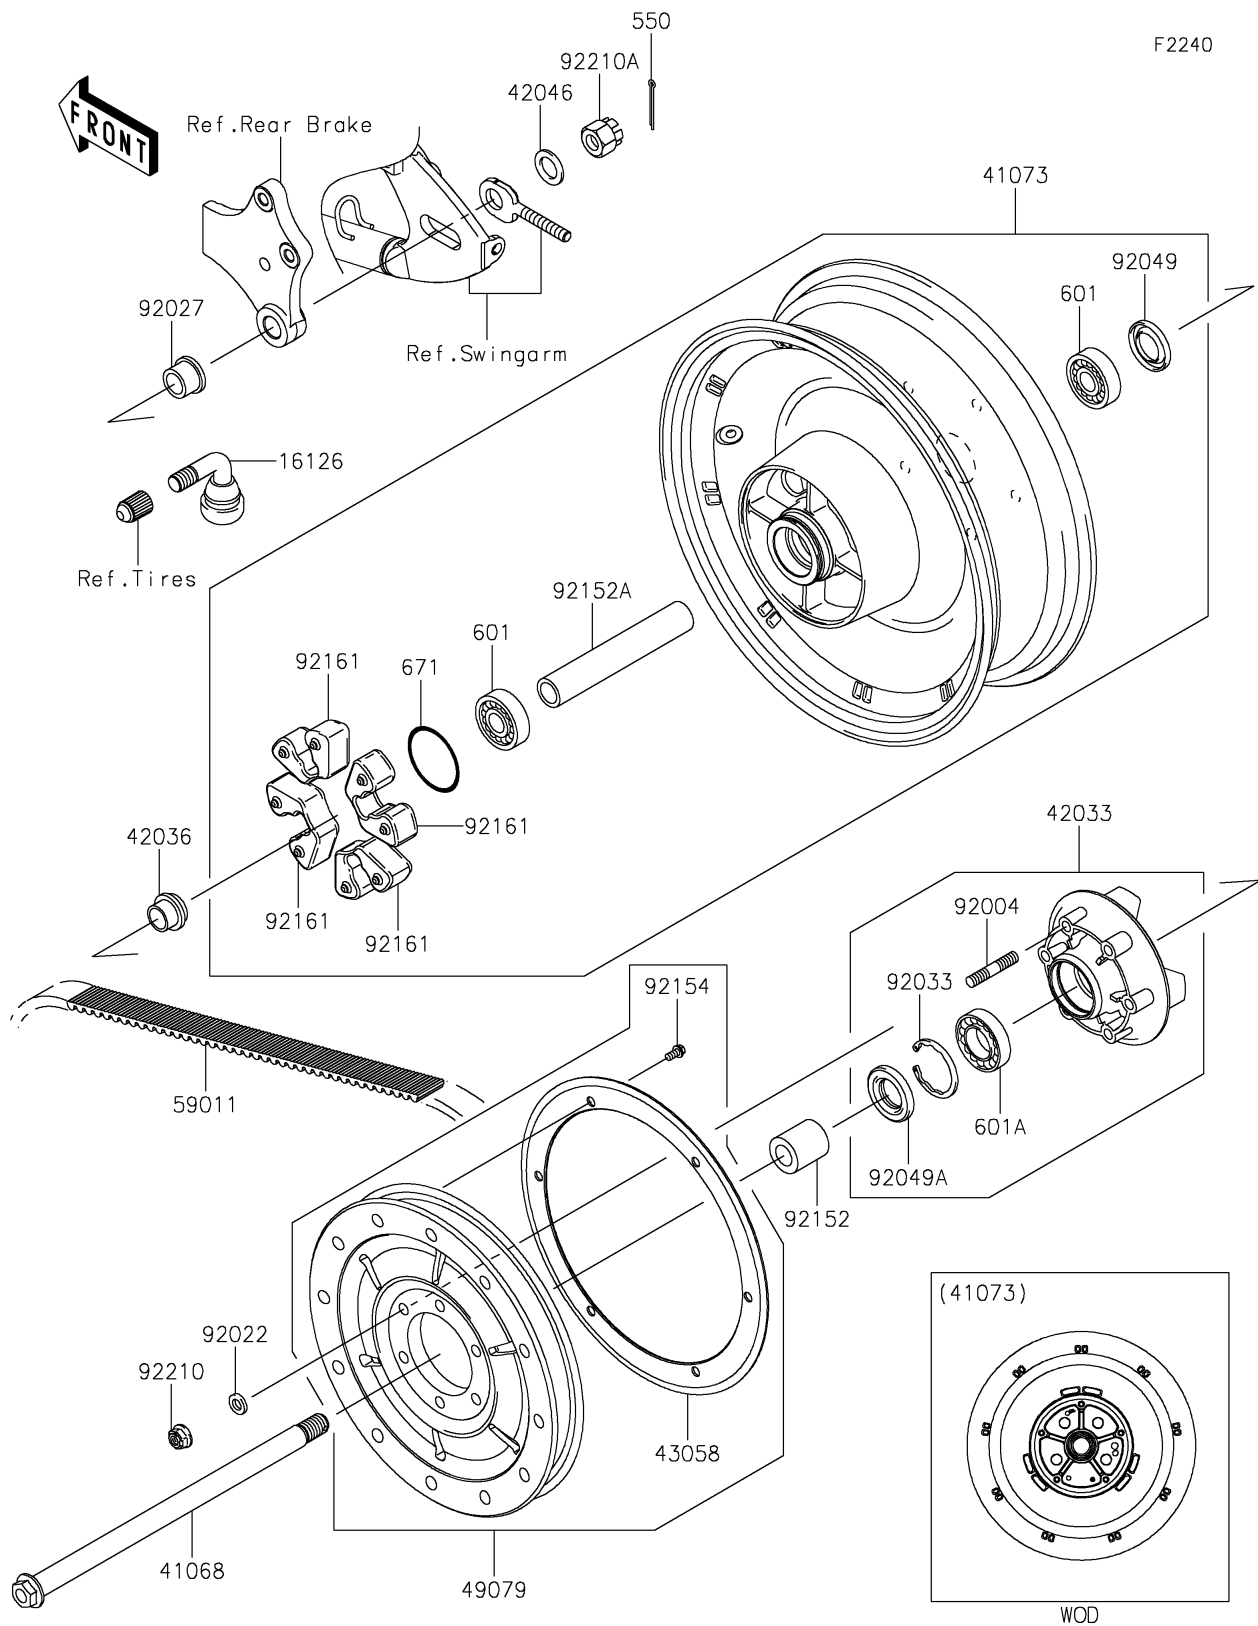

## PARTS DIAGRAM

### Rear Wheel/Chain

## PARTS LIST

### Rear Wheel/Chain

ITEM NAME	PART NUMBER	QUANTITY
VALVE,TIRE (Ref # 16126)	16126-0036	1
AXLE,RR,20X362.5 (Ref # 41068)	41068-0598	1
WHEEL-ASSY,RR,G.BLACK (Ref # 41073)	41073-0183-18F	1
COUPLING-ASSY,RR HUB (Ref # 42033)	42033-0037	1
SLEEVE,RR HUB,L=23 (Ref # 42036)	42036-1251	1
WASHER,21X33X2.6 (Ref # 42046)	42046-003	1
RING,REAR PULLEY (Ref # 43058)	43058-0011	1
PULLEY-BELT (Ref # 49079)	49079-0011	1
PIN-COTTER,4.0X40 (Ref # 550)	550AA4040	1
BELT,DRIVE,153T (Ref # 59011)	59011-0021	1
BEARING-BALL,6204UUC3 (Ref # 601)	601B6204UU	2
BEARING-BALL (Ref # 601A)	601B6205UU	1
O RING,60MM (Ref # 671)	671B2560	1
STUD,10X35 (Ref # 92004)	92004-0016	6
WASHER,10.5X19X3.2 (Ref # 92022)	92022-1820	6
COLLAR,RR AXLE,L=21.5 (Ref # 92027)	92027-1902	1
RING-SNAP,52MM (Ref # 92033)	92033-1043	1
SEAL-OIL,BJN28475 (Ref # 92049)	92049-1056	1
SEAL-OIL (Ref # 92049A)	92049-1287	1
COLLAR,RR AXLE,LH,L=38.6 (Ref # 92152)	92152-0350	1
COLLAR,REAR BRAKE DRUM,L=166.4 (Ref # 92152A)	92152-0351	1
BOLT,FLANGED,6X12 (Ref # 92154)	92154-0346	6
DAMPER,SHOCK,RR HUB (Ref # 92161)	92161-0466	4
NUT,LOCK,FLANGED,10MM (Ref # 92210)	92210-0276	6
NUT,CASTLE,18MM (Ref # 92210A)	92210-1134	1