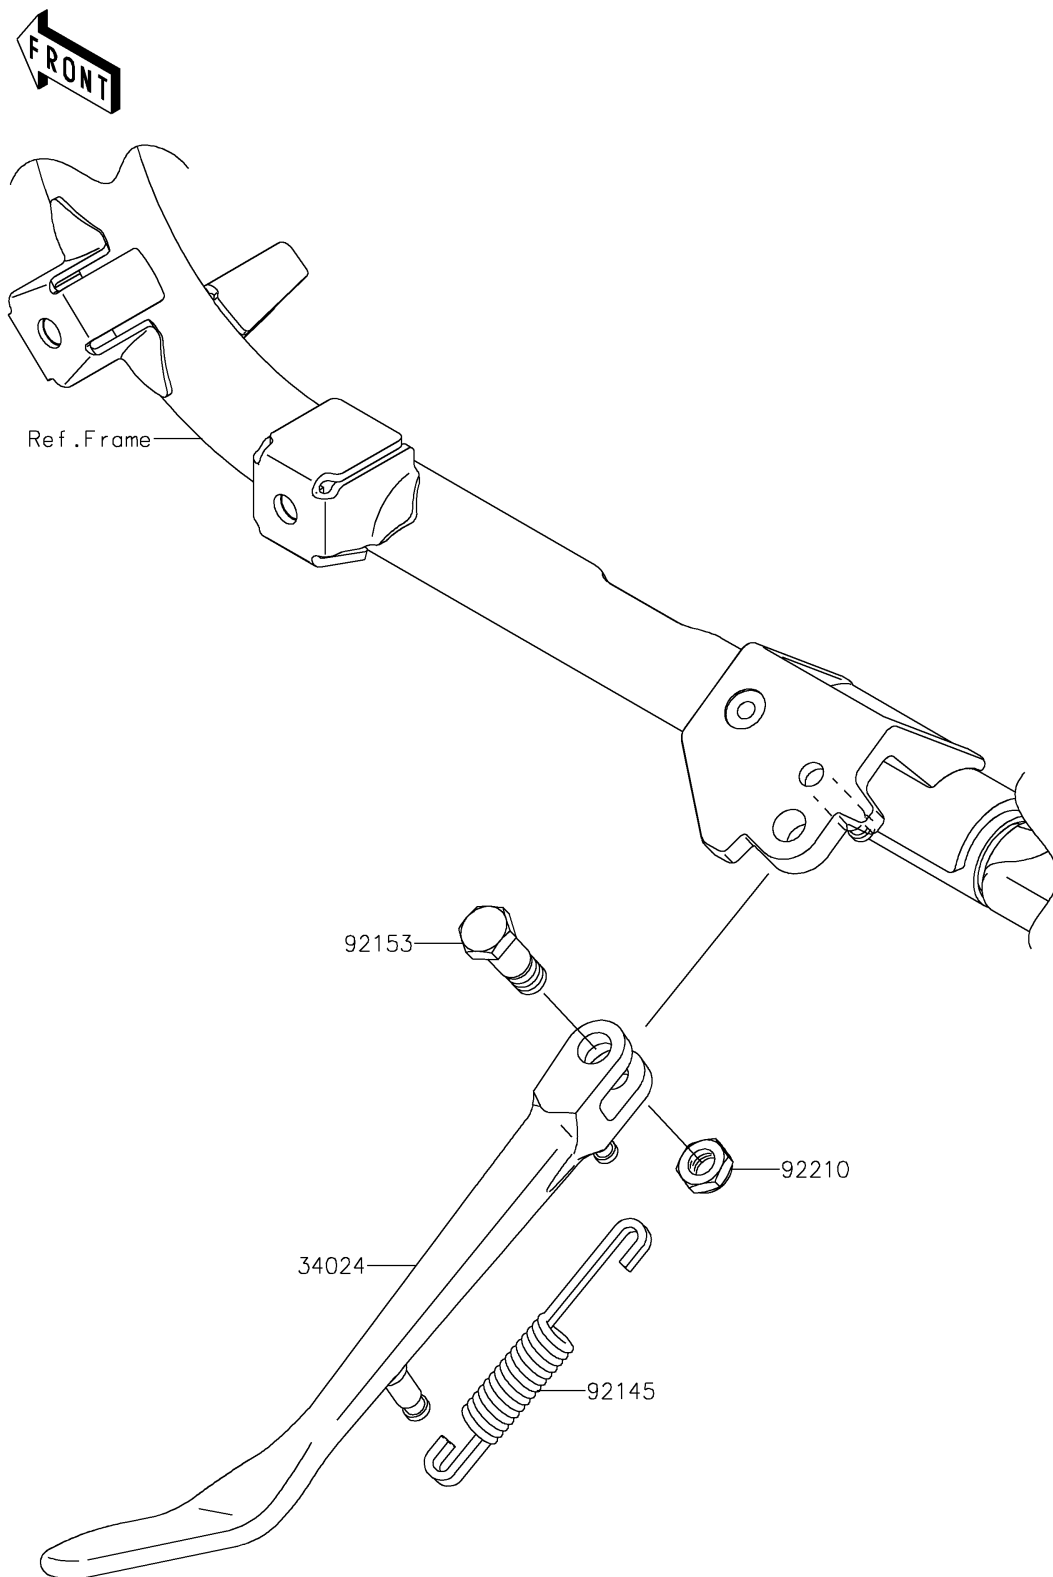

2017 Vulcan 900 Custom

PARTS DIAGRAM

Stand(s)

F2190

2017 Vulcan 900 Custom

PARTS LIST

Stand(s)

ITEM NAME

PART NUMBER

QUANTITY
