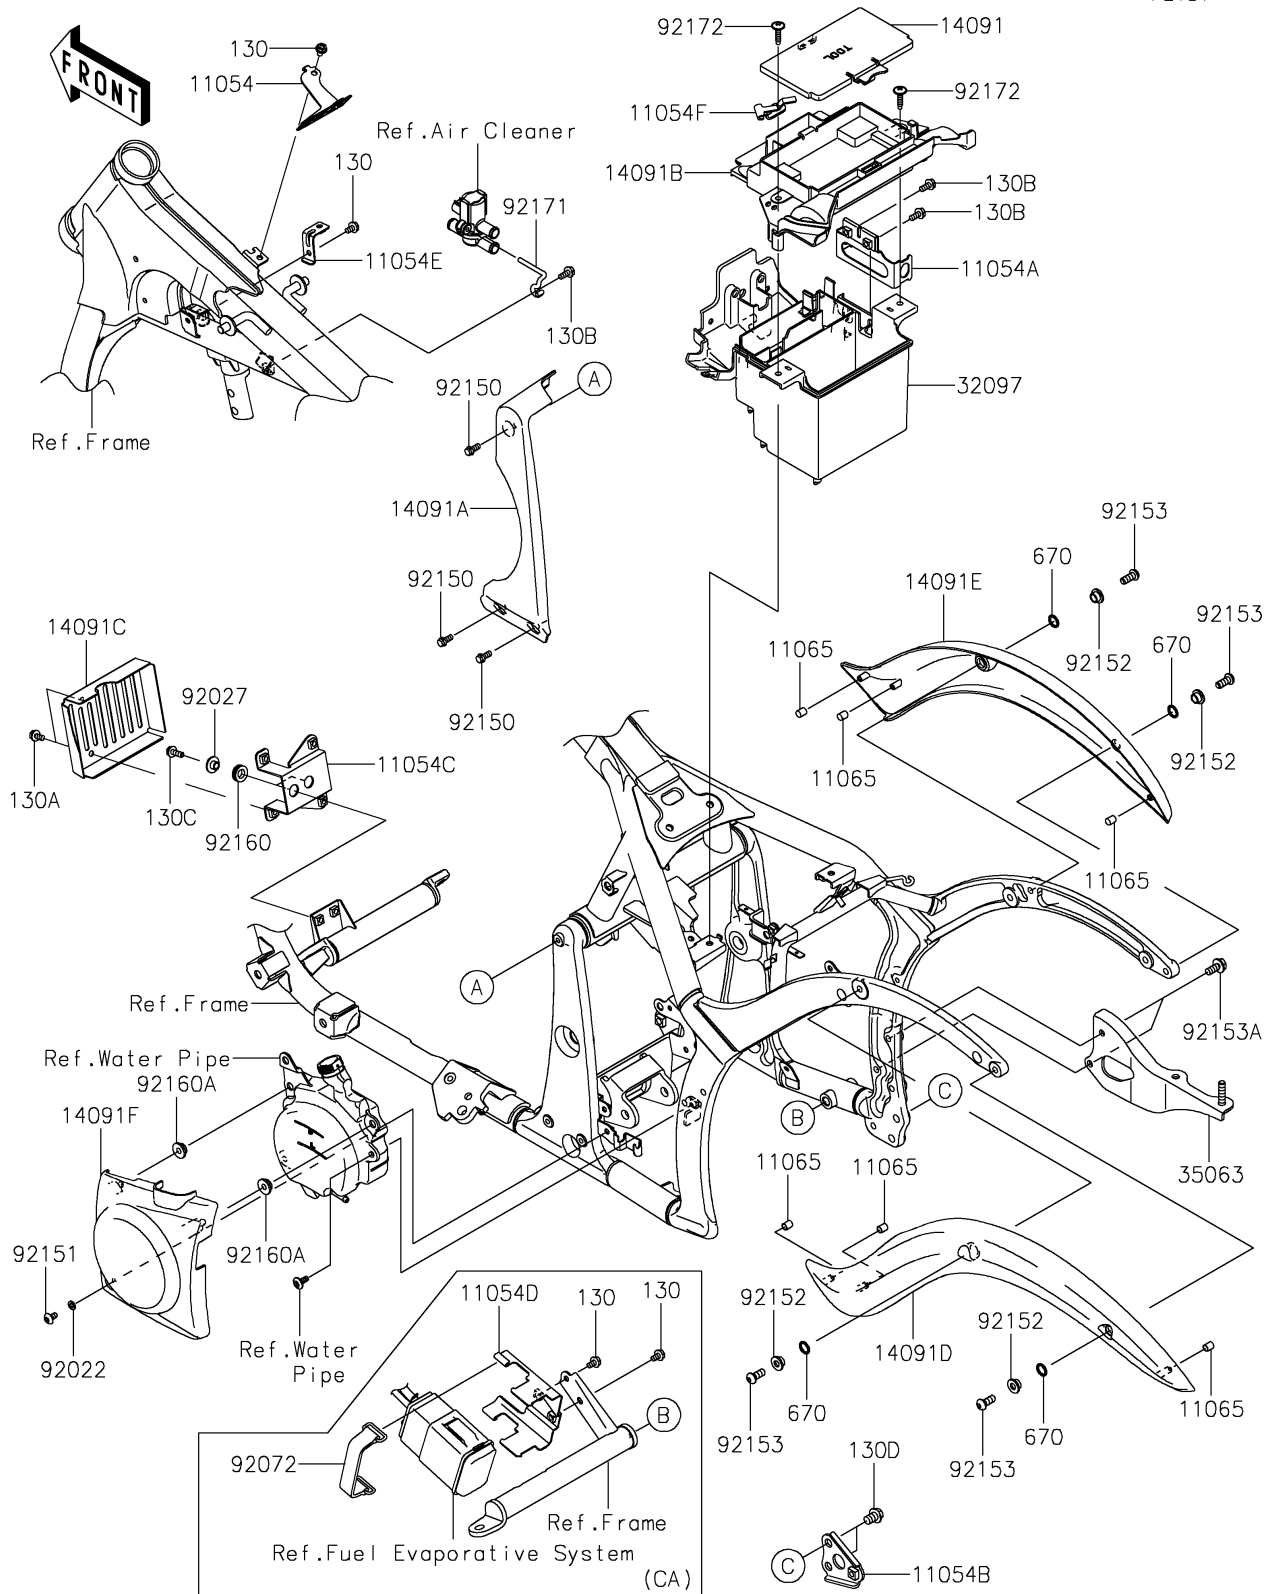

2017 Vulcan 900 Custom

PARTS DIAGRAM

Frame Fittings

F2131

2017 Vulcan 900 Custom

PARTS LIST Frame Fittings

ITEM NAME	PART NUMBER	QUANTITY
-----------	-------------	----------
