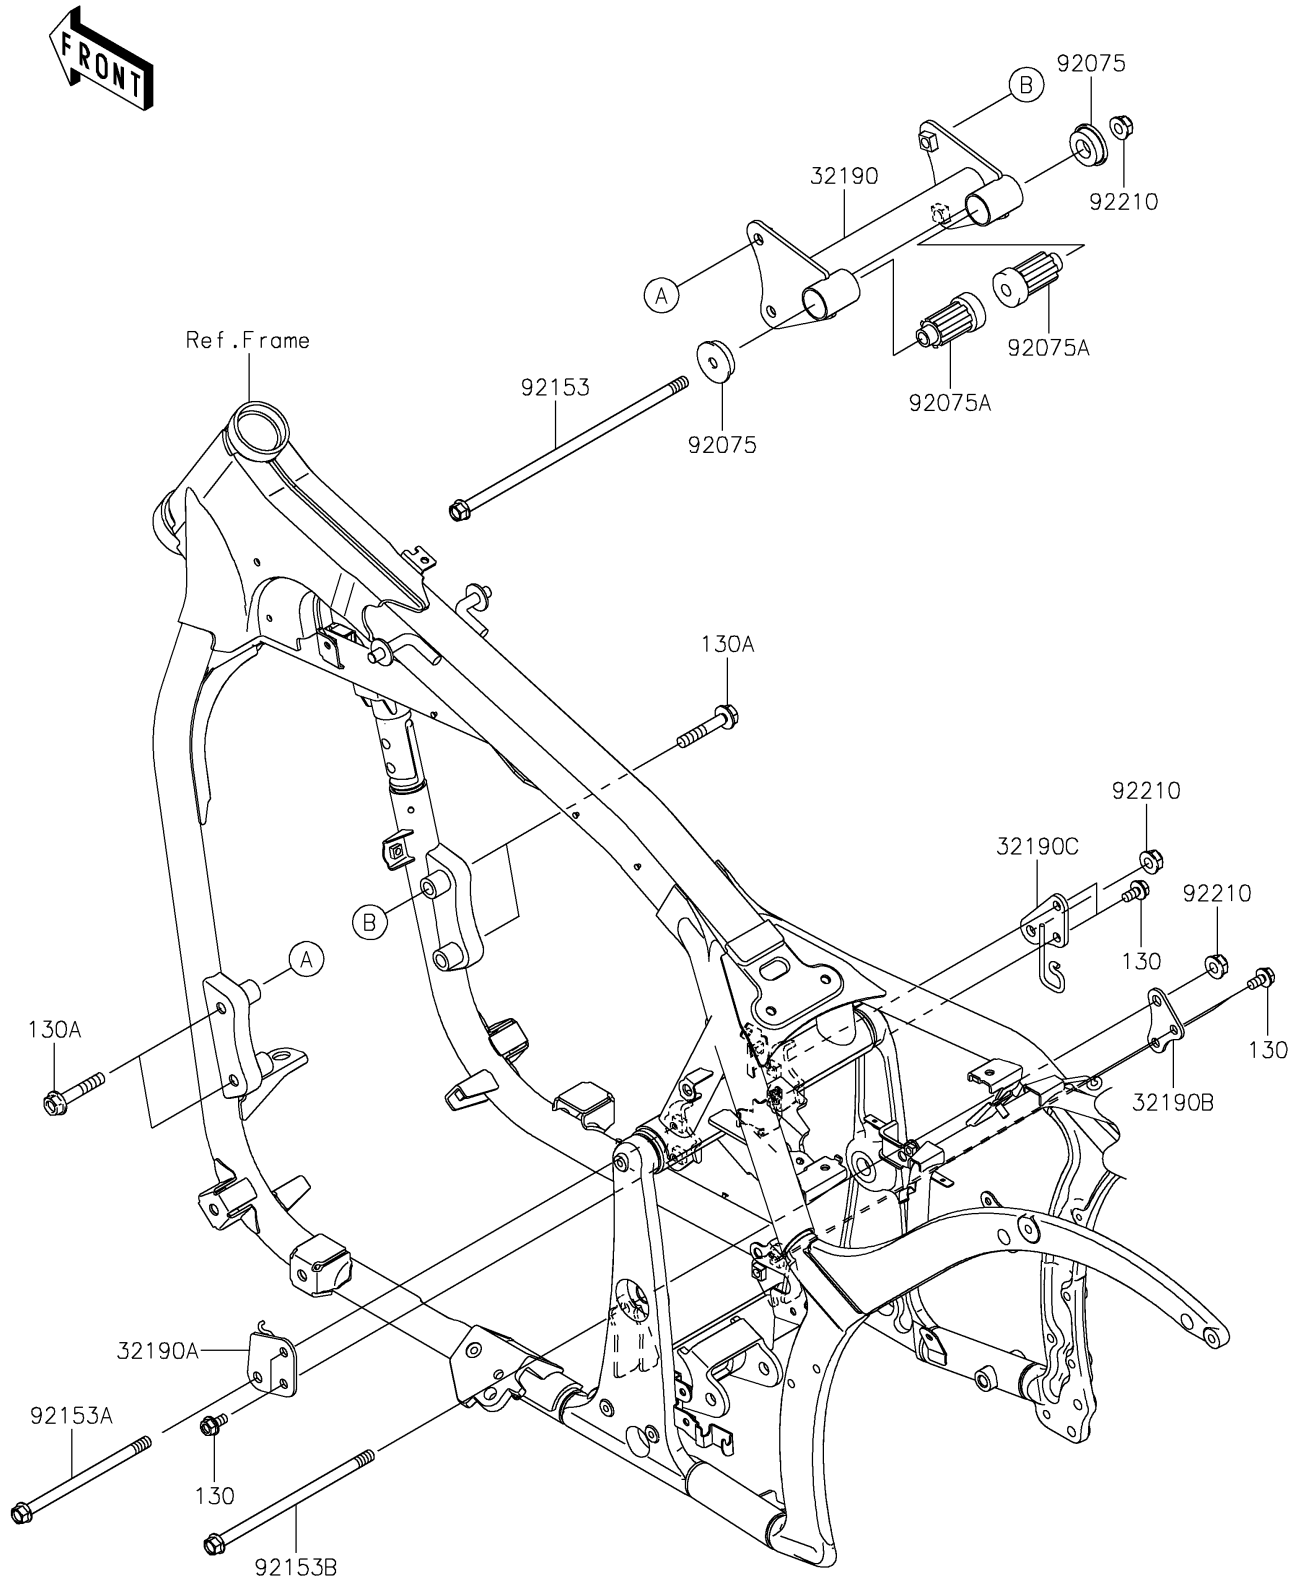

2017 Vulcan 900 Custom

PARTS DIAGRAM

Engine Mount

F2122

2017 Vulcan 900 Custom

PARTS LIST Engine Mount

ITEM NAME	PART NUMBER	QUANTITY
-----------	-------------	----------
