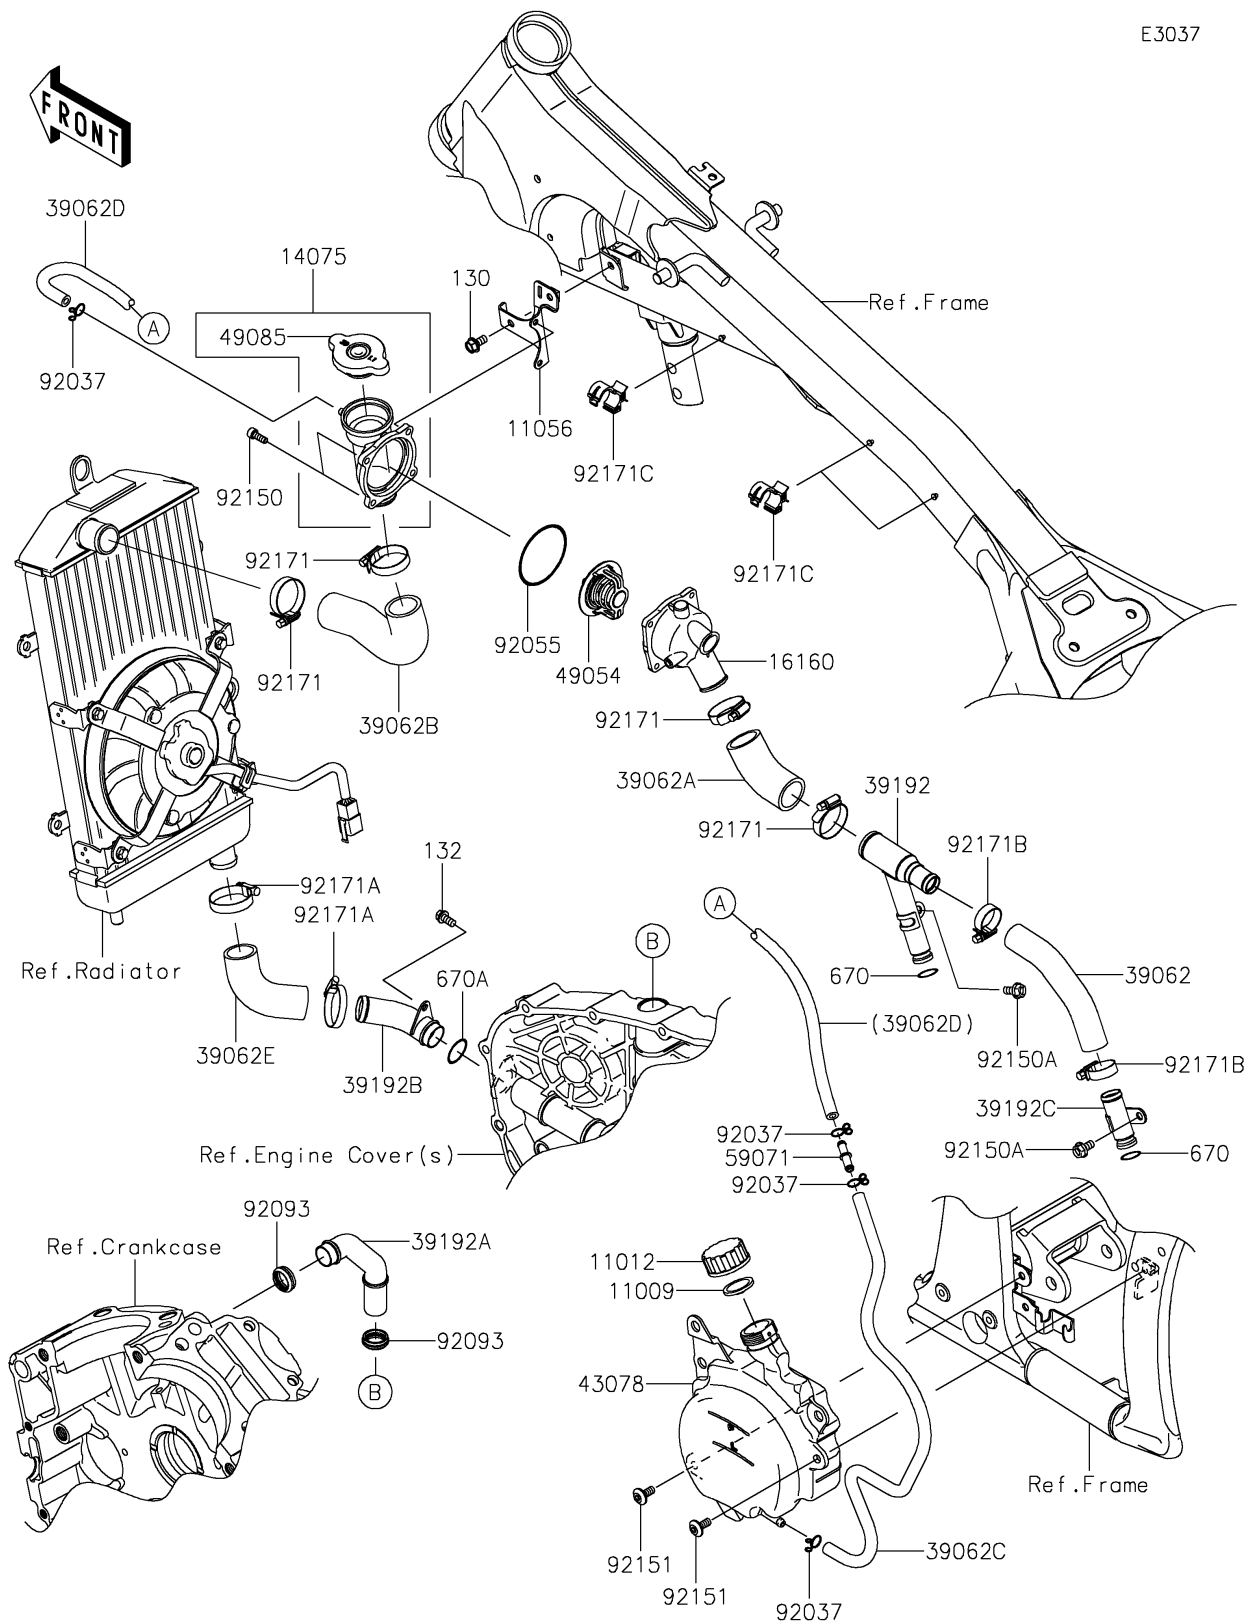

2018 VULCAN® 900 CUSTOM

PARTS DIAGRAM

Water Pipe

E3037

2018 VULCAN® 900 CUSTOM

PARTS LIST

Water Pipe

ITEM NAME

PART NUMBER

QUANTITY
