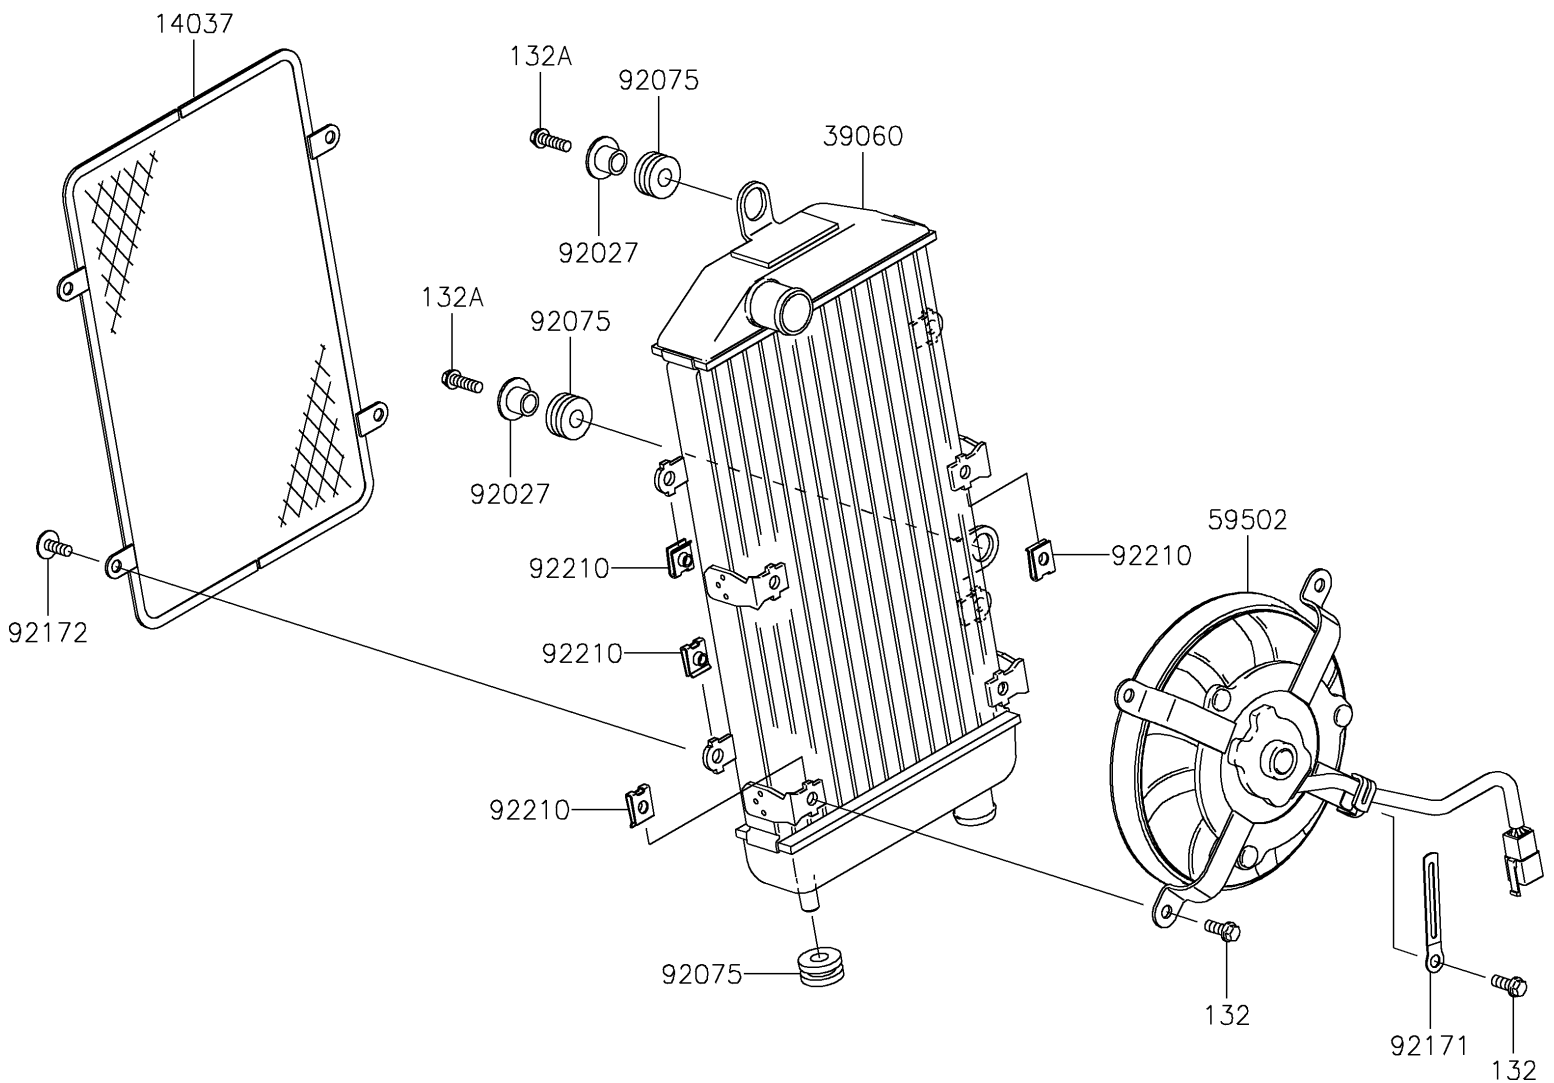

2017 Vulcan 900 Custom

PARTS DIAGRAM

Radiator

E3032

2017 Vulcan 900 Custom

PARTS LIST

Radiator

ITEM NAME

PART NUMBER

QUANTITY
