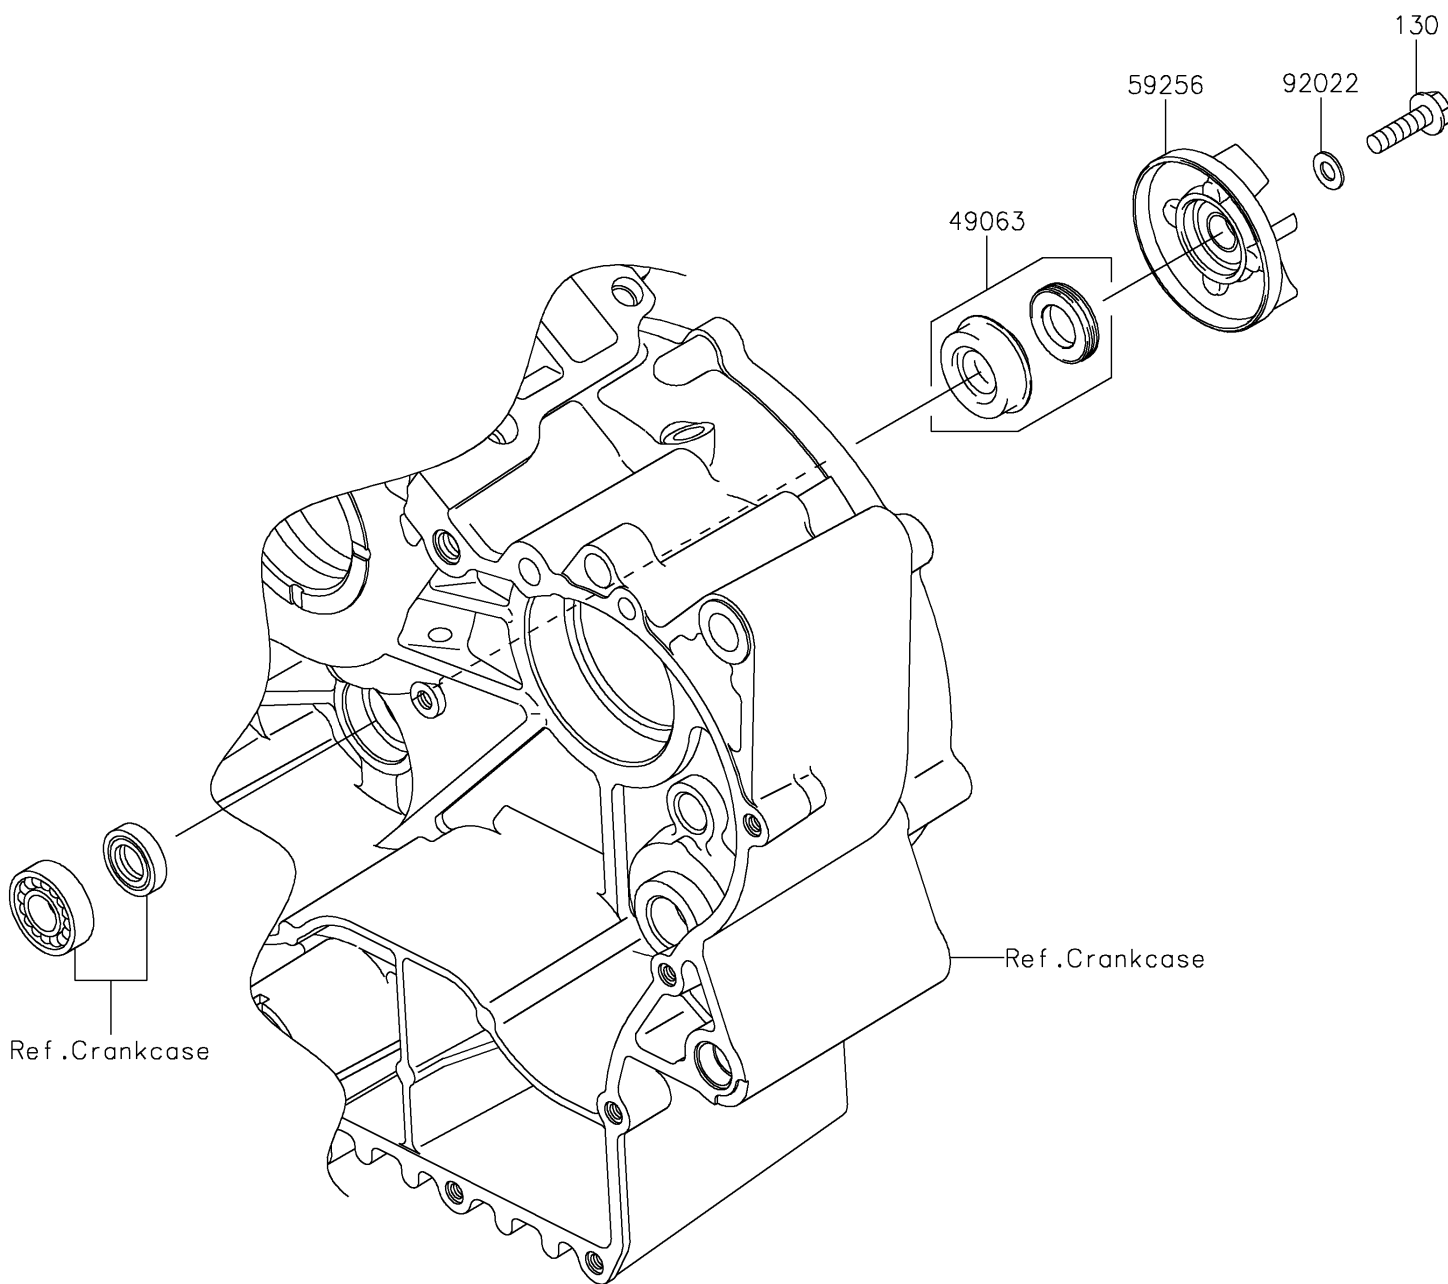

2017 Vulcan 900 Custom

PARTS DIAGRAM

Water Pump

E3031

2017 Vulcan 900 Custom

PARTS LIST

Water Pump

ITEM NAME

PART NUMBER

QUANTITY
