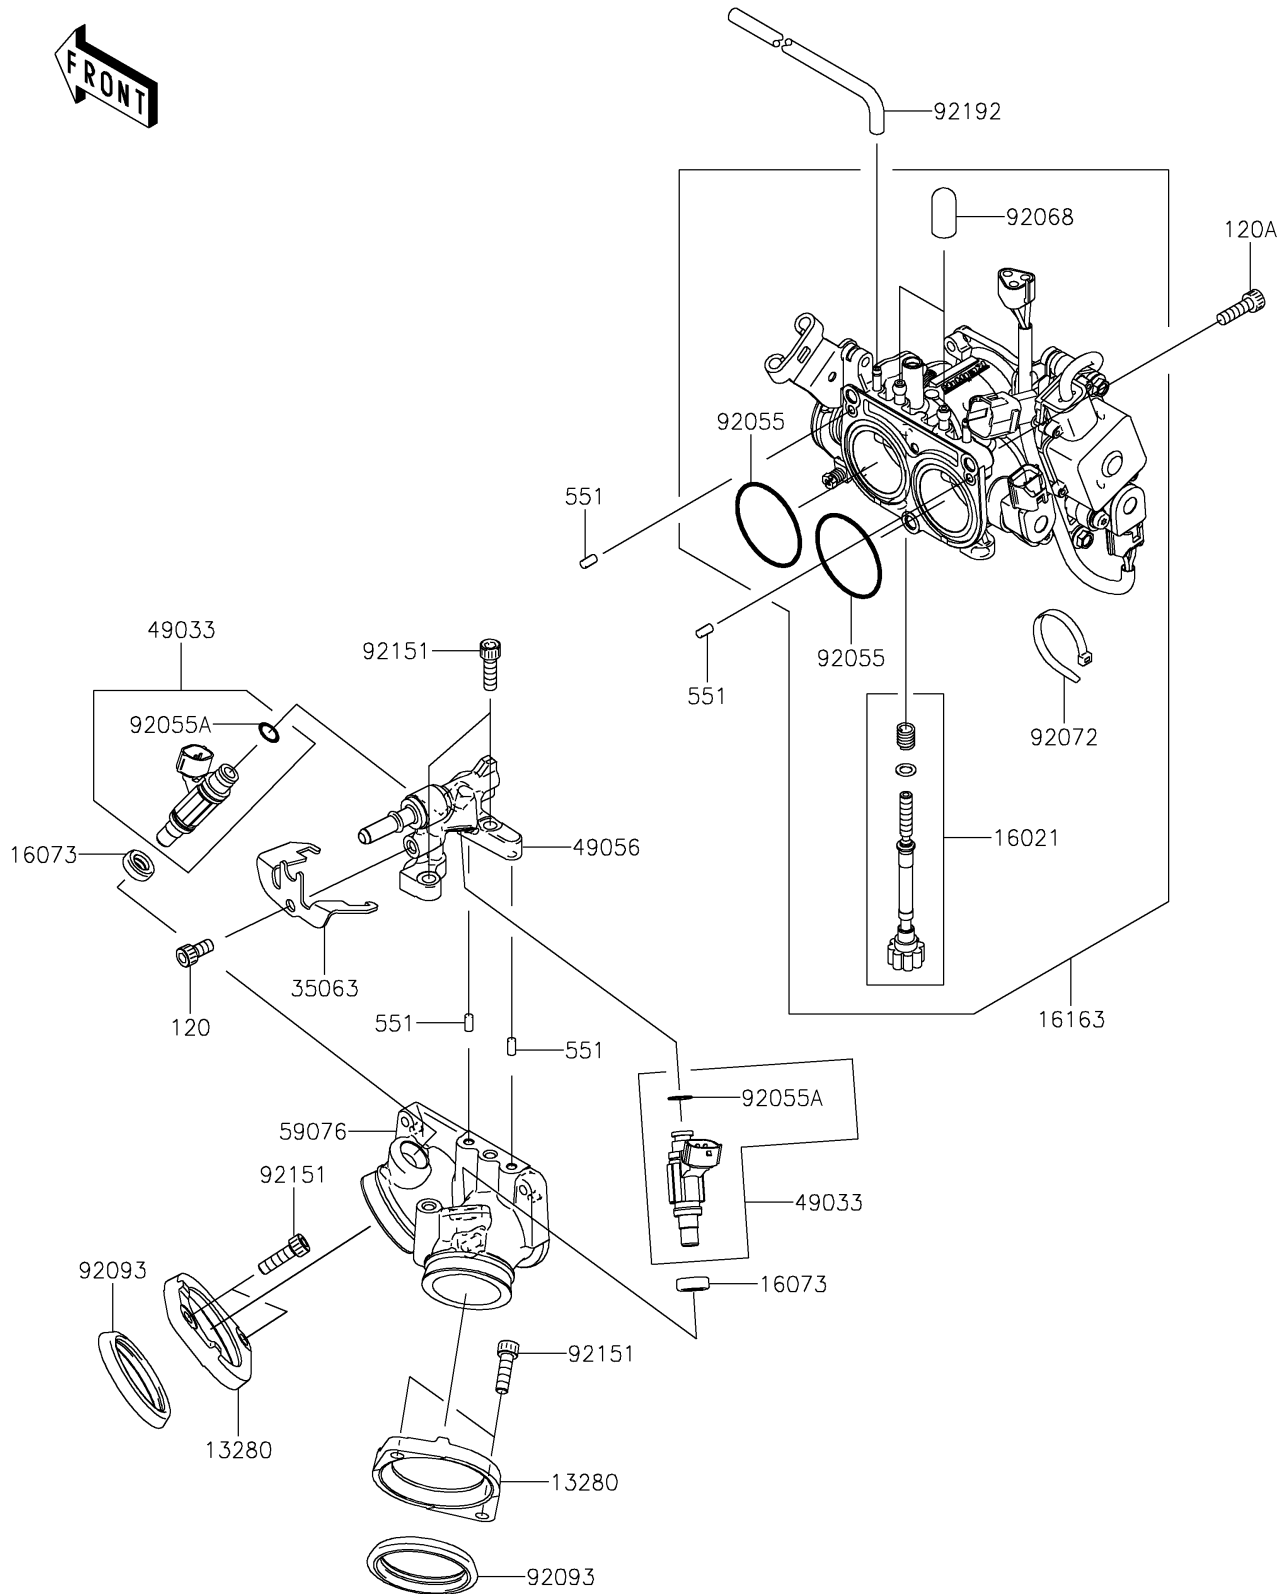

2017 Vulcan 900 Custom

PARTS DIAGRAM

Throttle

E1510

2017 Vulcan 900 Custom

PARTS LIST

Throttle

ITEM NAME

PART NUMBER

QUANTITY
