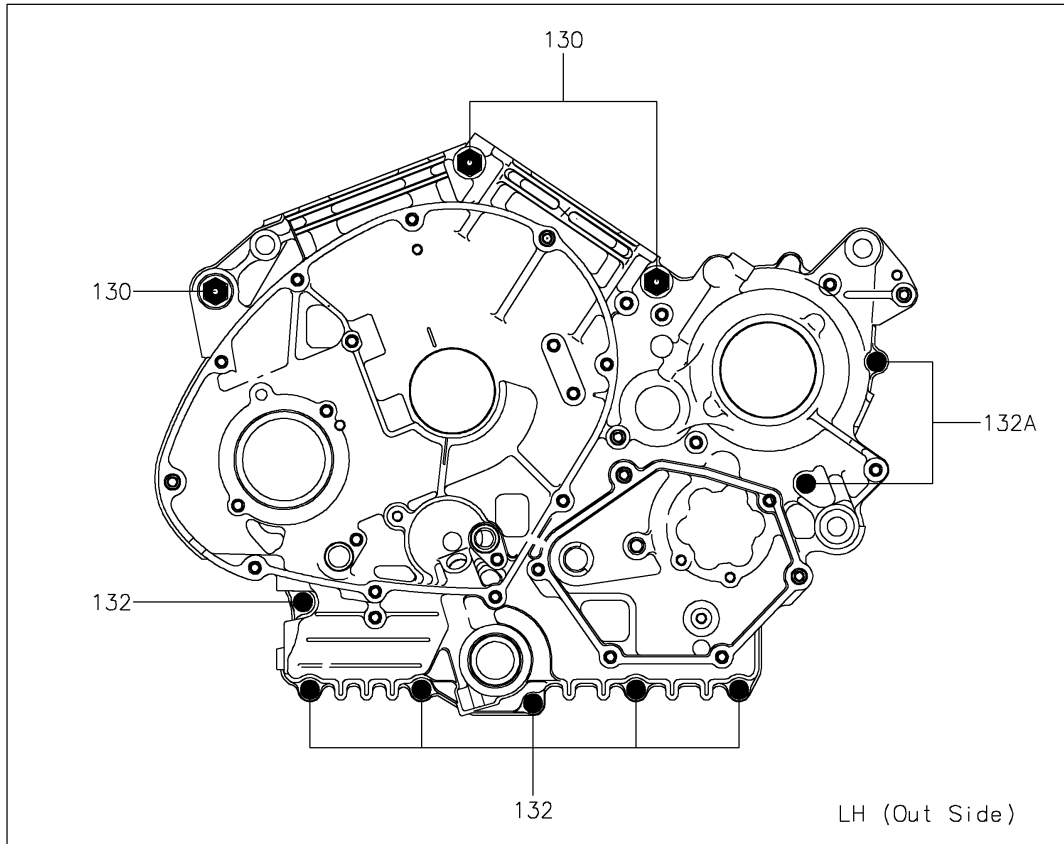

2017 Vulcan 900 Custom

PARTS DIAGRAM

Crankcase Bolt Pattern

E1412

2017 Vulcan 900 Custom

PARTS LIST

Crankcase Bolt Pattern

ITEM NAME

PART NUMBER

QUANTITY
