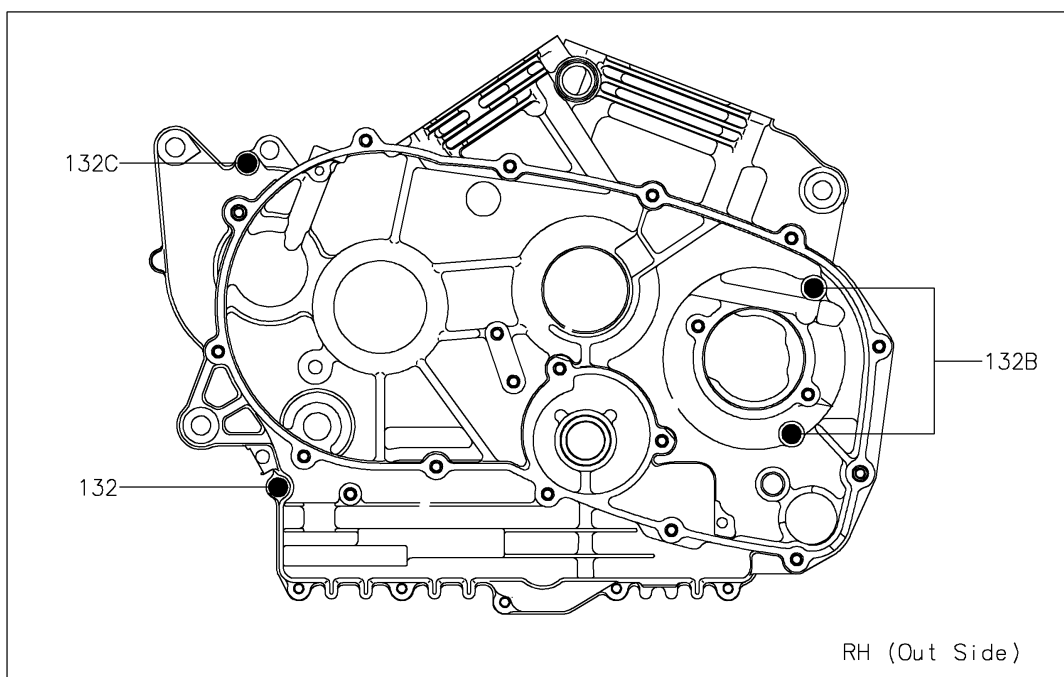

2017 Vulcan 900 Custom

PARTS DIAGRAM

Crankcase Bolt Pattern

E1412

2017 Vulcan 900 Custom

PARTS LIST

Crankcase Bolt Pattern

ITEM NAME

PART NUMBER

QUANTITY
