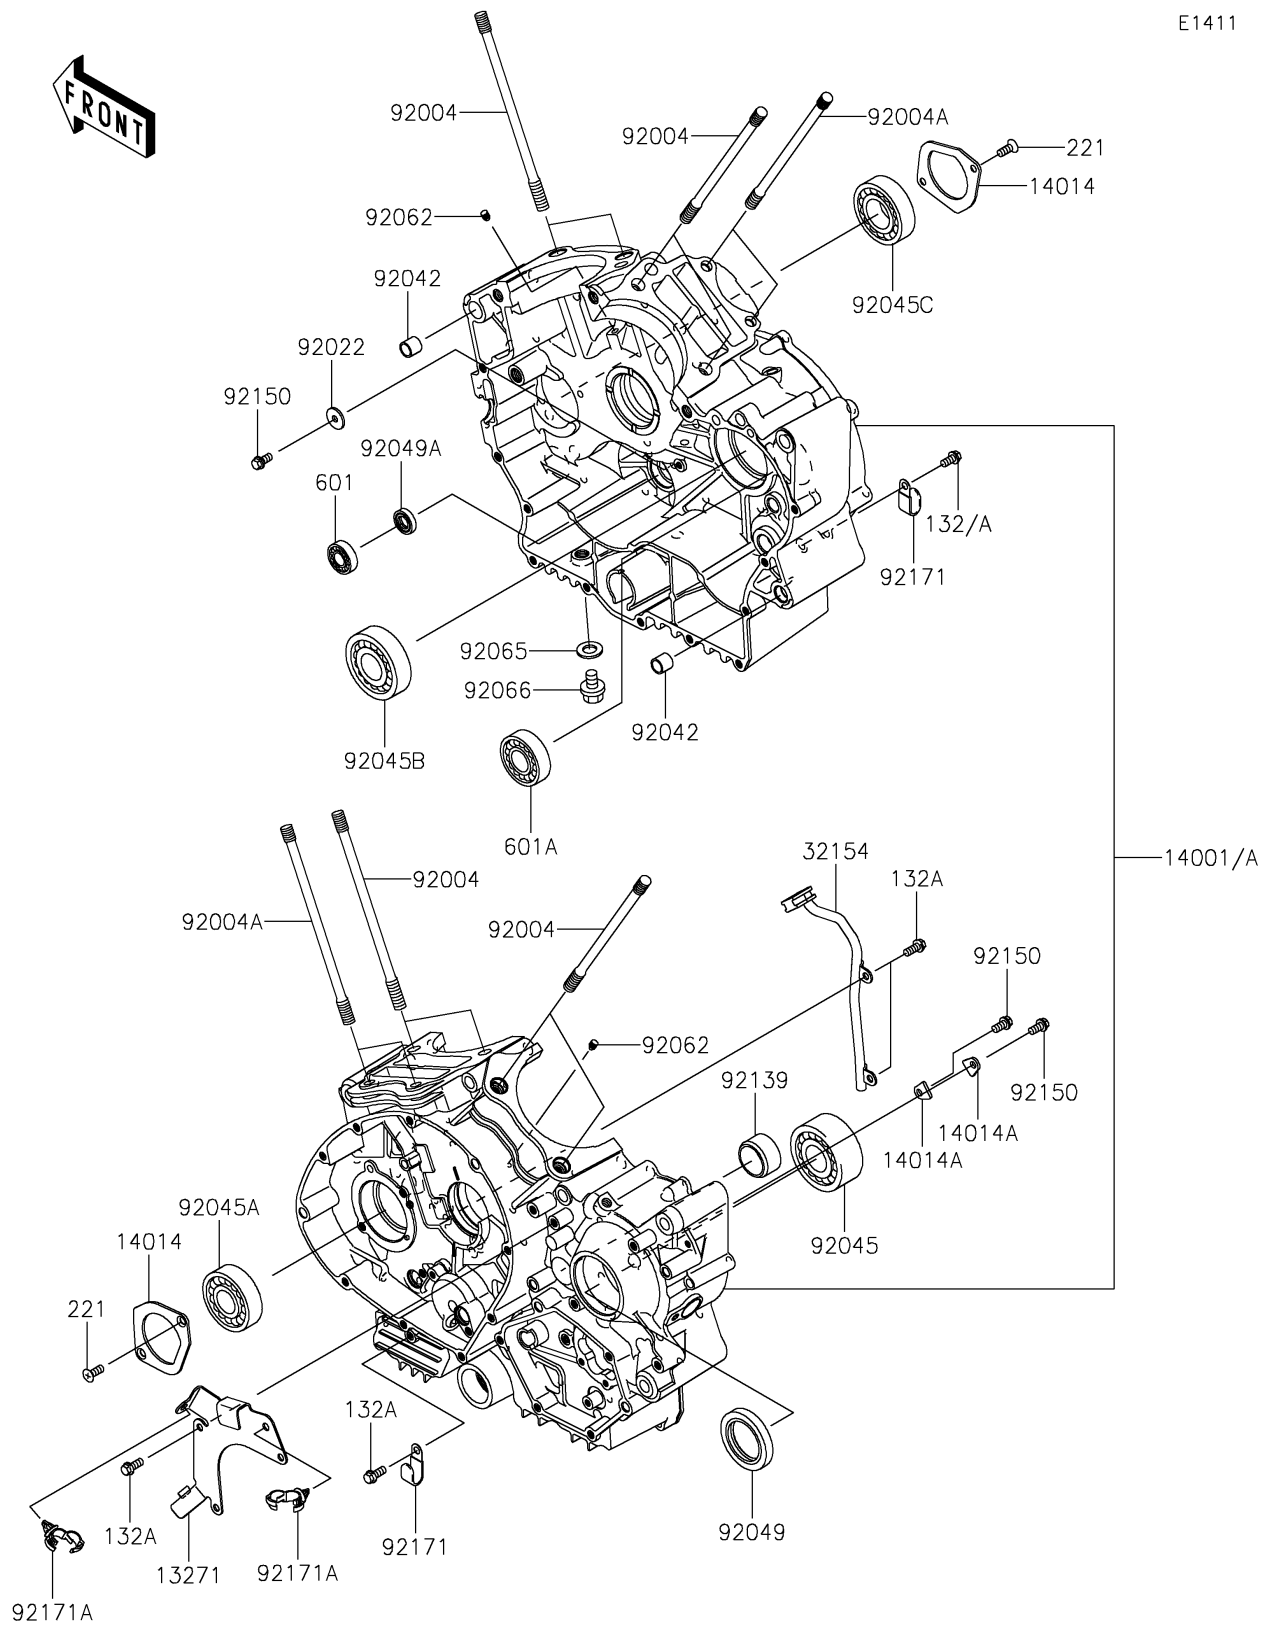

2017 Vulcan 900 Custom

PARTS DIAGRAM

Crankcase

E1411

2017 Vulcan 900 Custom

PARTS LIST

Crankcase

ITEM NAME

PART NUMBER

QUANTITY
