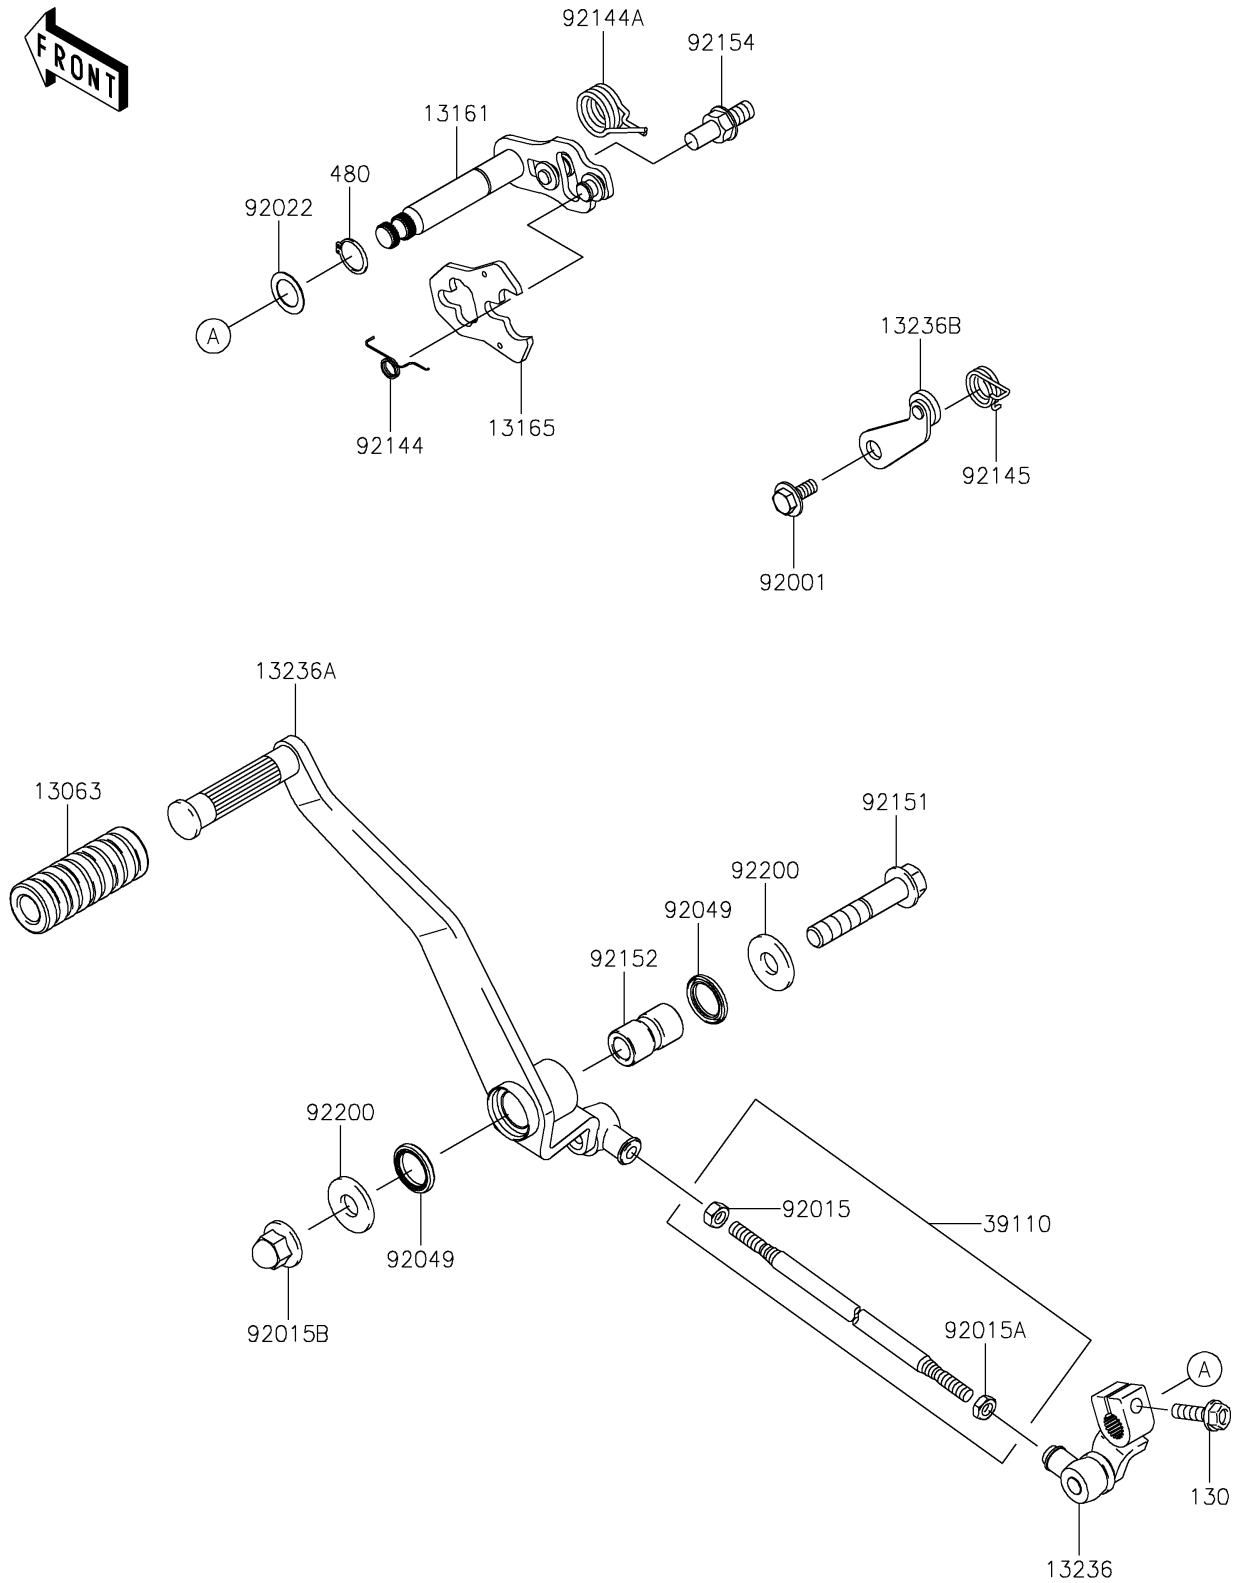

2017 Vulcan 900 Custom

PARTS DIAGRAM

Gear Change Mechanism

E1370

2017 Vulcan 900 Custom

PARTS LIST

Gear Change Mechanism

ITEM NAME

PART NUMBER

QUANTITY
