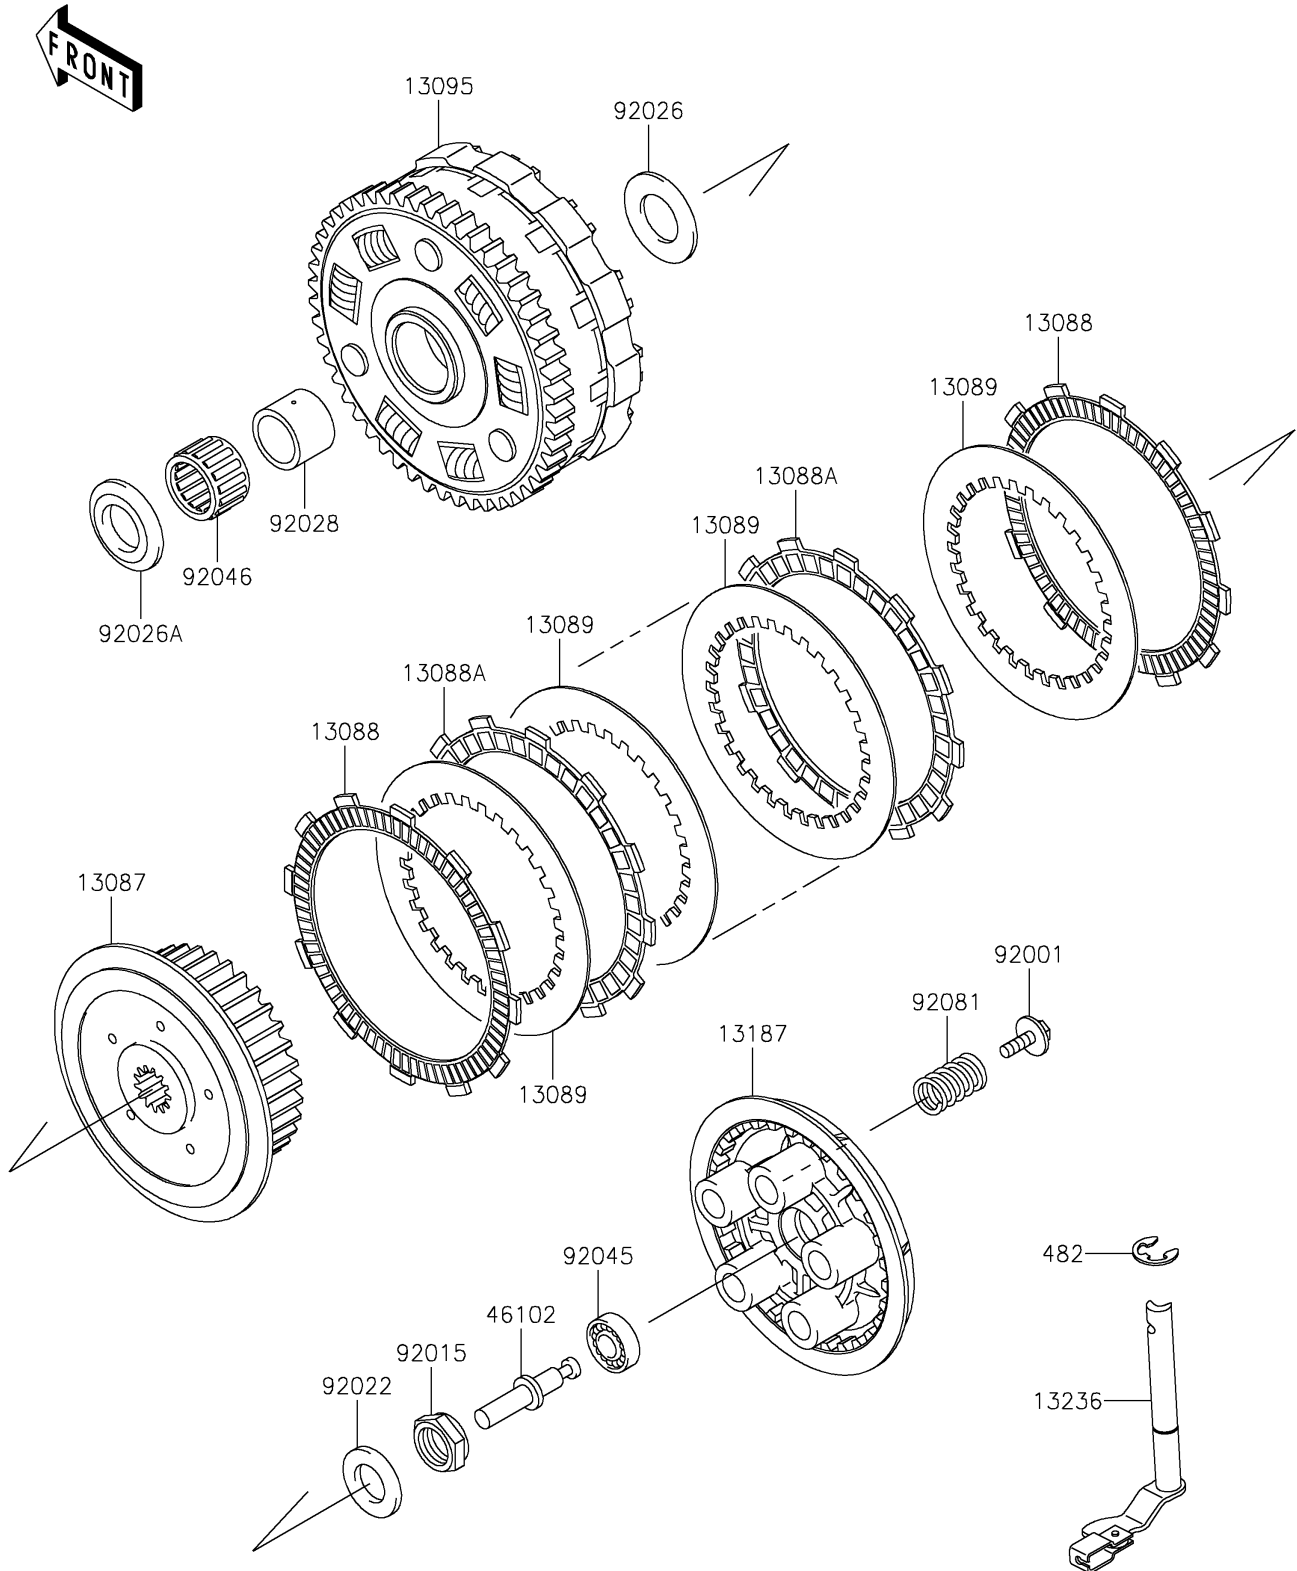

2017 Vulcan 900 Custom

PARTS DIAGRAM

Clutch

E1350

2017 Vulcan 900 Custom

PARTS LIST

Clutch

ITEM NAME

PART NUMBER

QUANTITY
