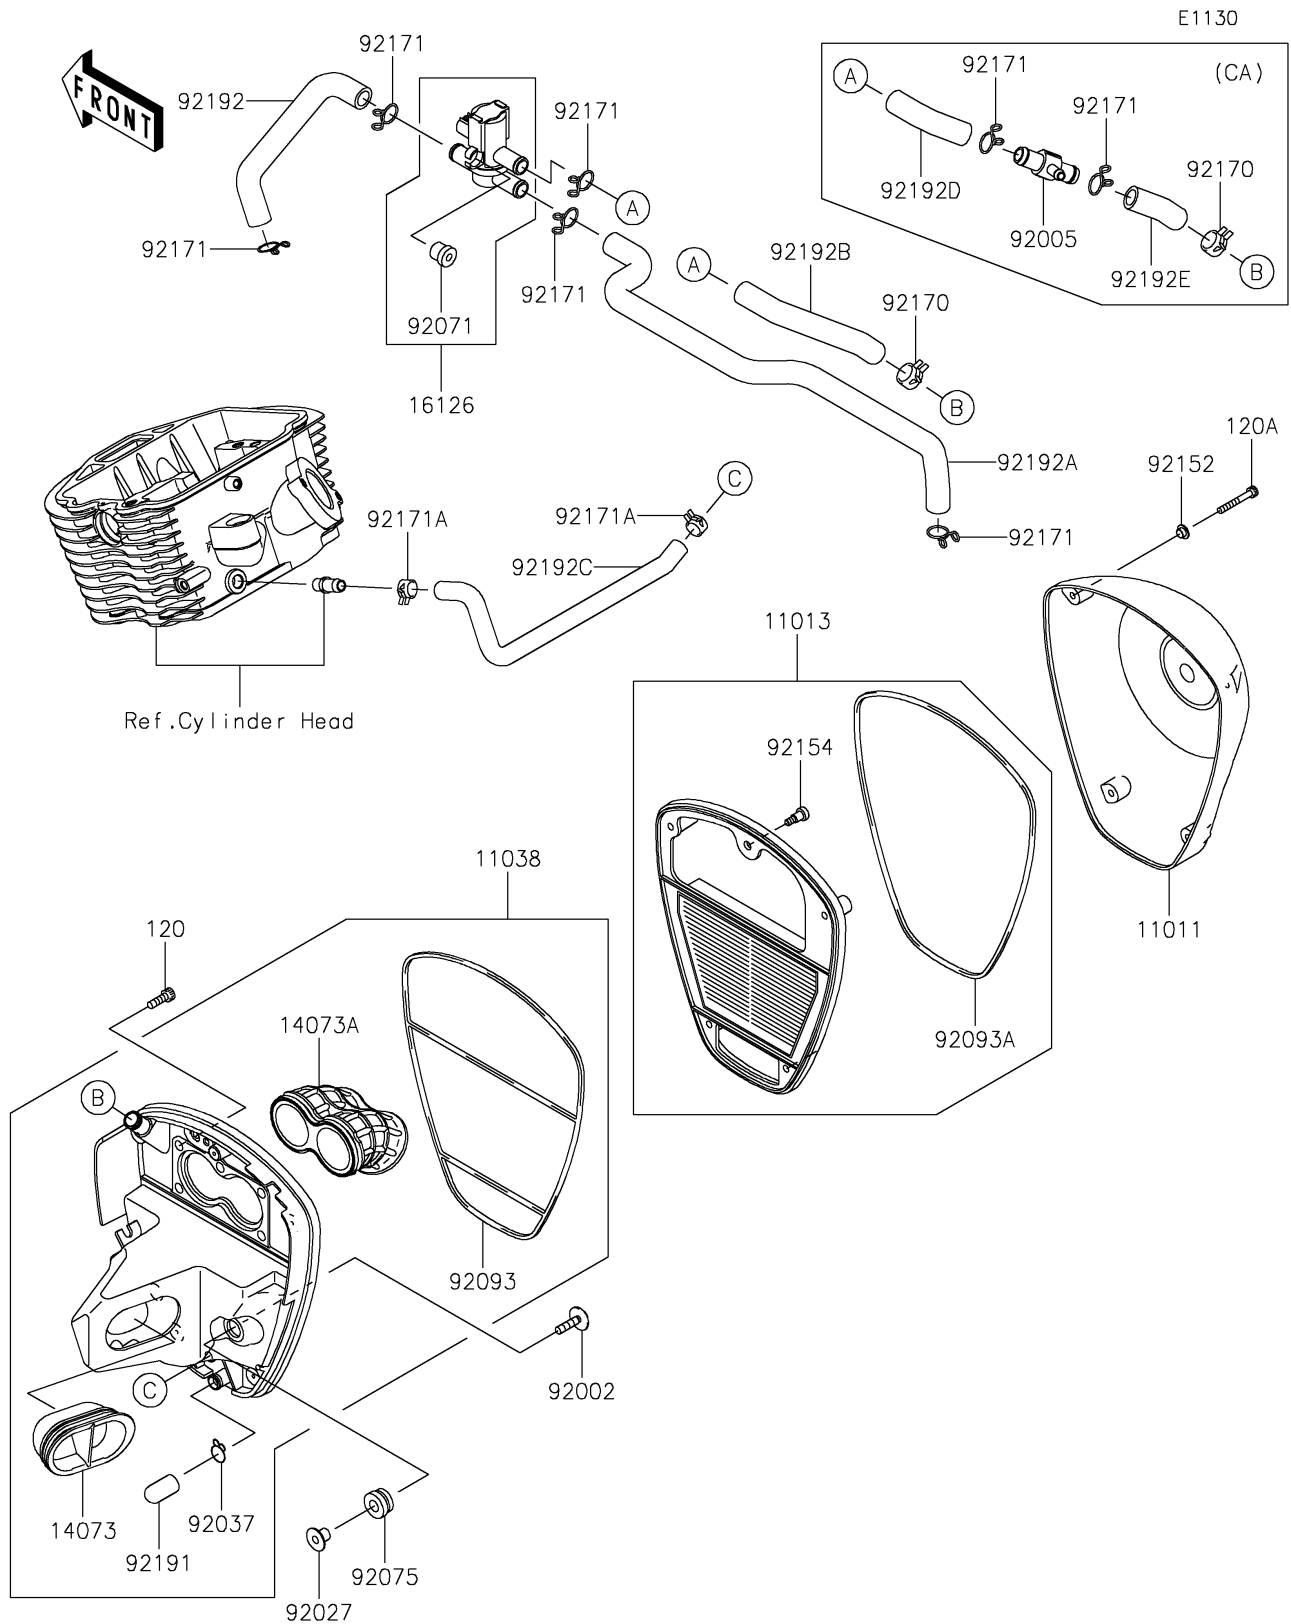

2020 VULCAN® 900 CUSTOM

PARTS DIAGRAM

Air Cleaner

2020 VULCAN® 900 CUSTOM

PARTS LIST

Air Cleaner

ITEM NAME	PART NUMBER	QUANTITY
CASE-AIR FILTER (Ref # 11011)	11011-0142	1
ELEMENT-AIR FILTER (Ref # 11013)	11013-0015	1
CASE-ASSY-AIR FILTER (Ref # 11038)	11038-0015	1
BOLT-SOCKET,6X18 (Ref # 120)	120CA0618	5
BOLT-SOCKET,5X35 (Ref # 120A)	120CC0535	4
DUCT,INTAKE (Ref # 14073)	14073-0103	1
DUCT,THROTTLE BODY (Ref # 14073A)	14073-0104	1
VALVE (Ref # 16126)	16126-0022	1
BOLT,6X25 (Ref # 92002)	92002-1135	2
FITTING (Ref # 92005)	92005-0054	1
COLLAR,L=12 (Ref # 92027)	92027-1062	2
CLAMP,14.5MM (Ref # 92037)	92037-1900	1
GROMMET (Ref # 92071)	92071-0026	1
DAMPER,RUBBER (Ref # 92075)	92075-1123	2
SEAL (Ref # 92093)	92093-0054	1
SEAL (Ref # 92093A)	92093-0057	1
COLLAR (Ref # 92152)	92152-0451	4
BOLT,SOCKET,5X16.5 (Ref # 92154)	92154-0120	1
CLAMP (Ref # 92170)	92170-1989	1
CLAMP (Ref # 92171)	92171-0790	7
CLAMP (Ref # 92171)	92171-0790	5
CLAMP (Ref # 92171A)	92171-1441	2
TUBE (Ref # 92191)	92191-1704	1
TUBE,ASV-FR HEAD (Ref # 92192)	92192-0266	1
TUBE,ASV-RR HEAD (Ref # 92192A)	92192-0267	1
TUBE,A/C-ASV (Ref # 92192B)	92192-0268	1
TUBE,BLOWBY (Ref # 92192C)	92192-0269	1
TUBE,ASV-FITTING (Ref # 92192D)	92192-0345	1
TUBE,A/C-FITTING (Ref # 92192E)	92192-0510	1