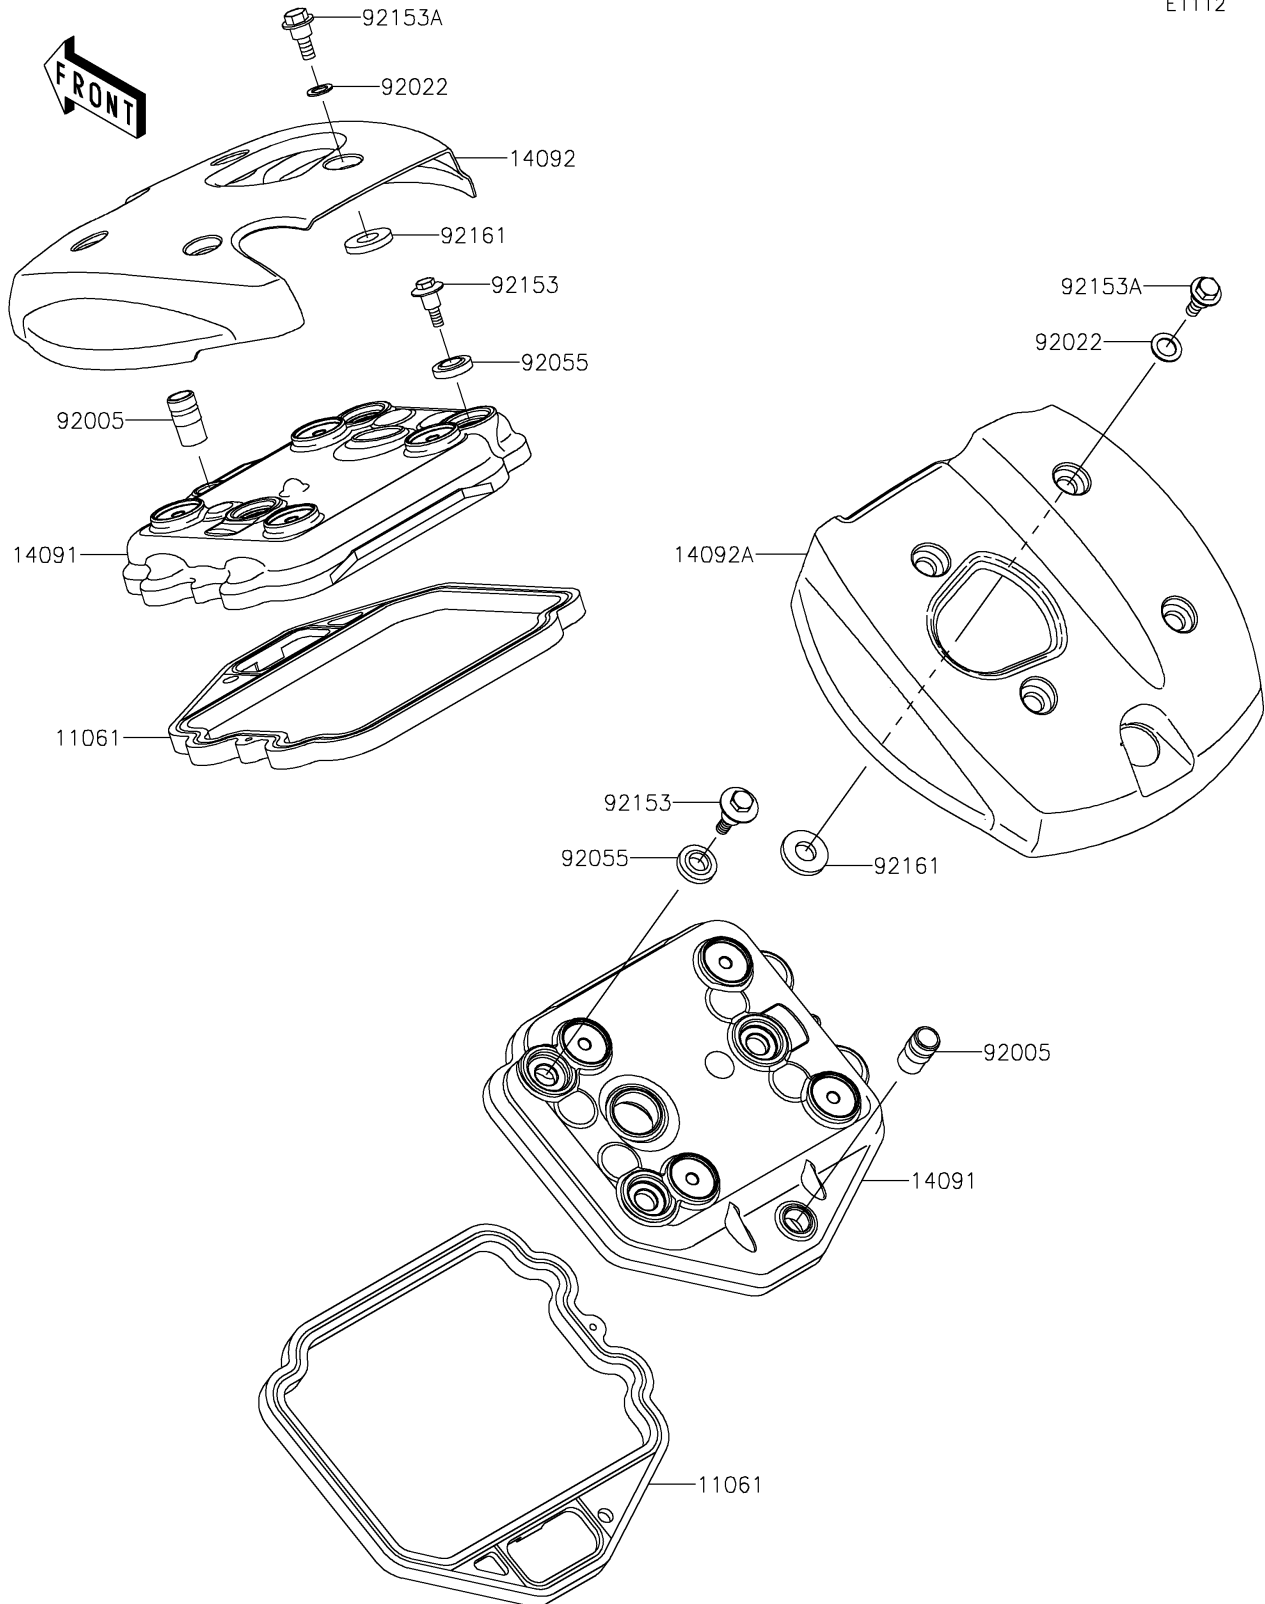

2017 Vulcan 900 Custom

PARTS DIAGRAM

Cylinder Head Cover

E1112

2017 Vulcan 900 Custom

PARTS LIST

Cylinder Head Cover

ITEM NAME

PART NUMBER

QUANTITY
