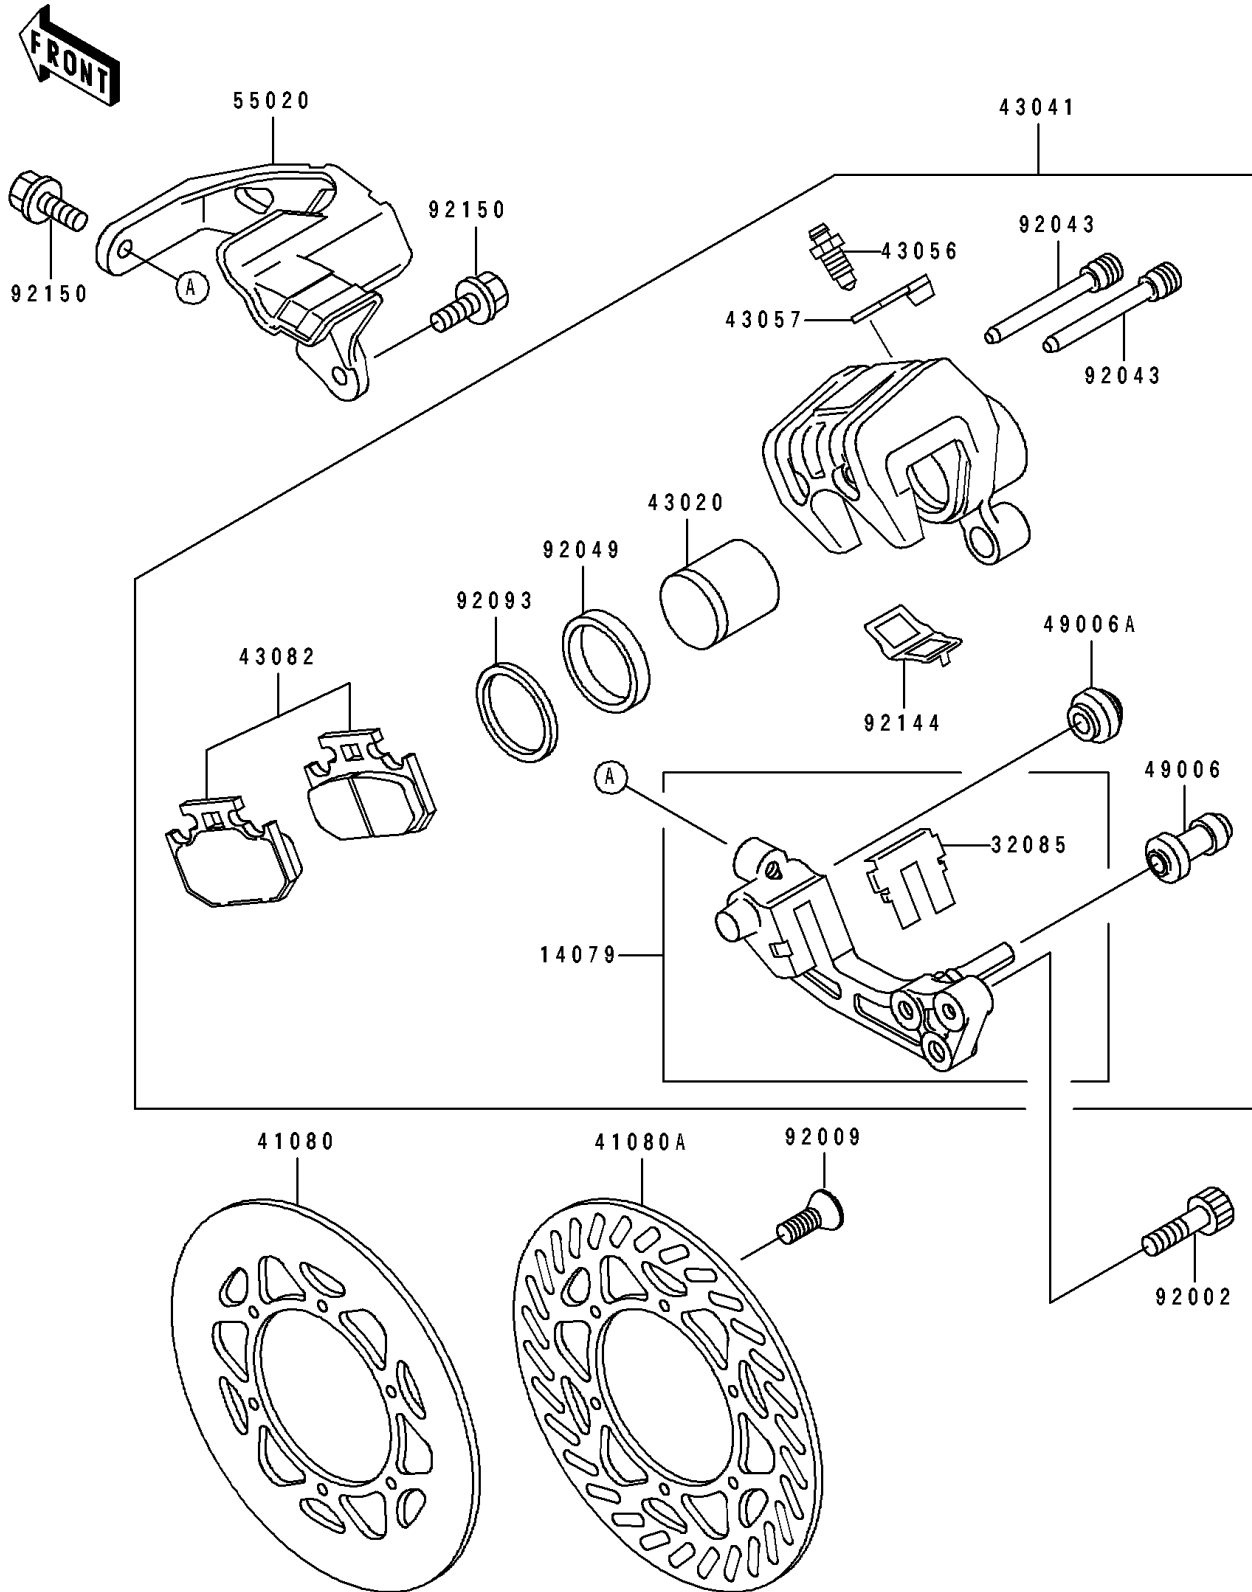

1992 KX250

PARTS DIAGRAM

Rear Caliper

F 2294

1992 KX250

PARTS LIST

Rear Caliper

ITEM NAME

PART NUMBER

QUANTITY
