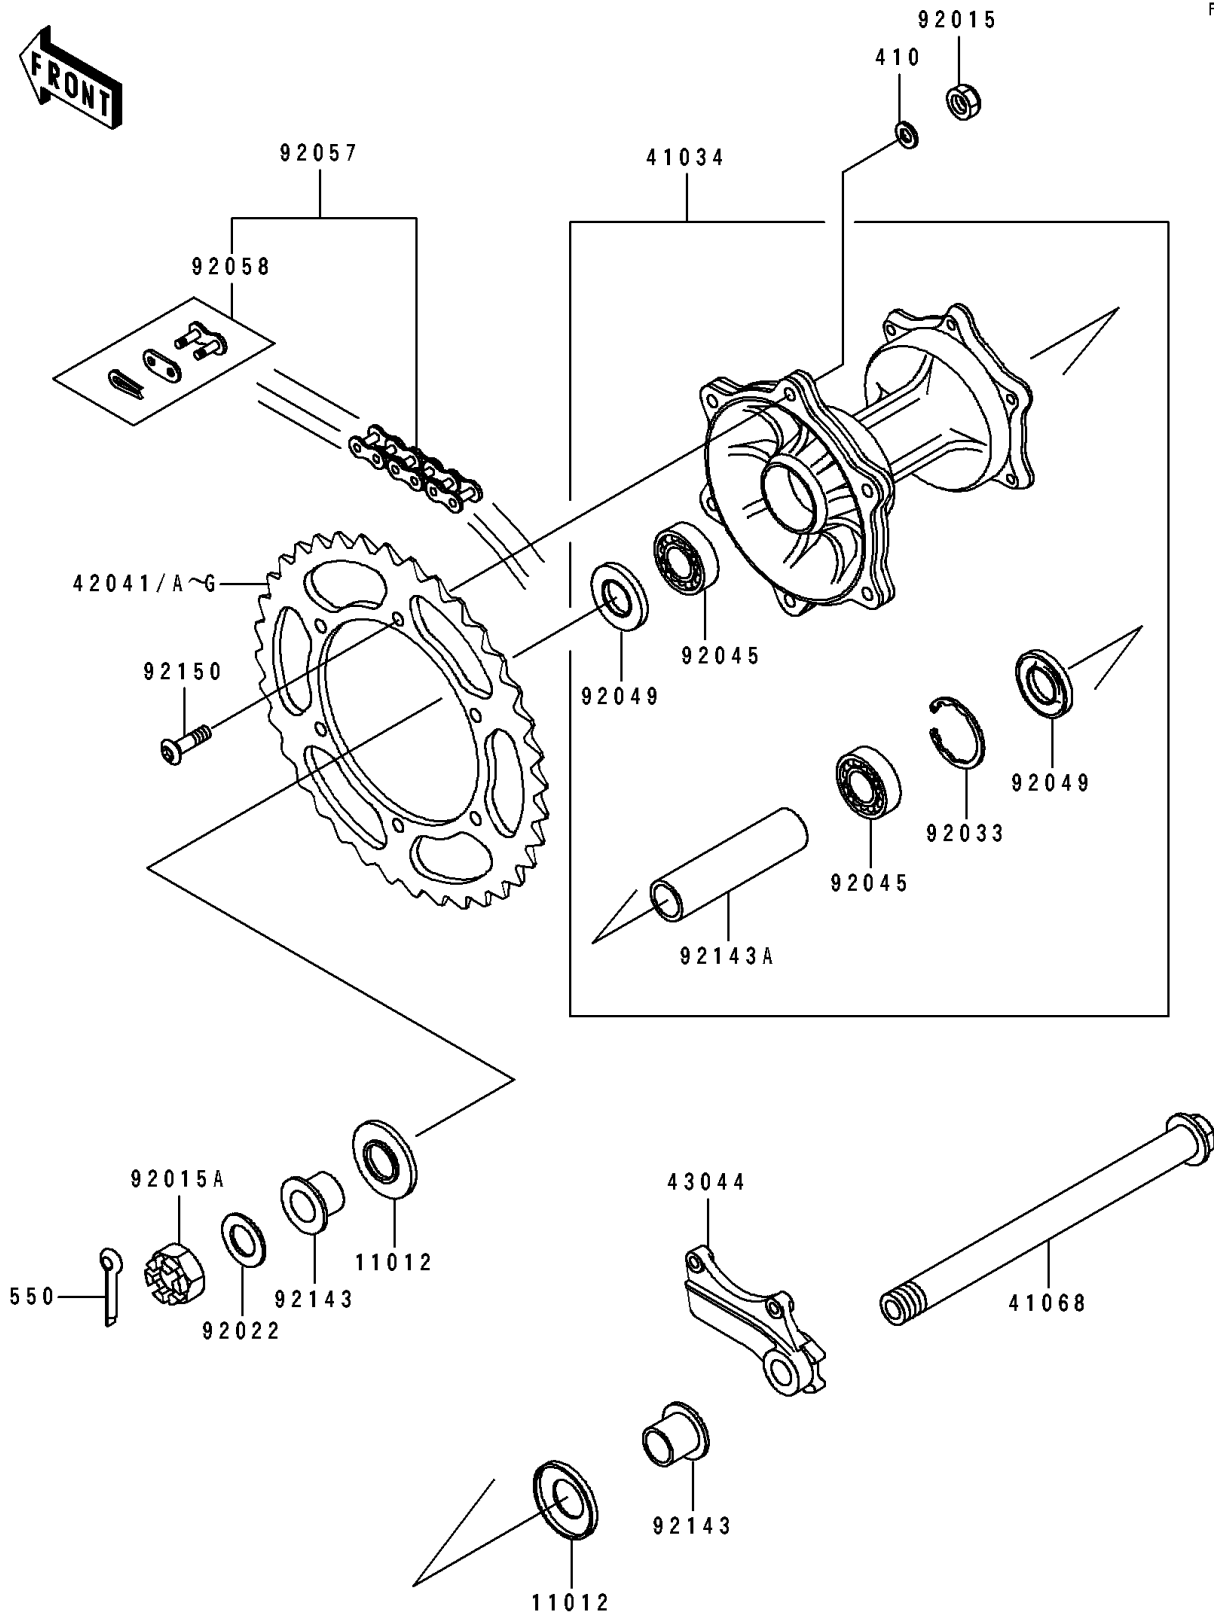

1992 KX250

PARTS DIAGRAM

Rear Hub

F2240

1992 KX250

PARTS LIST

Rear Hub

ITEM NAME

PART NUMBER

QUANTITY
