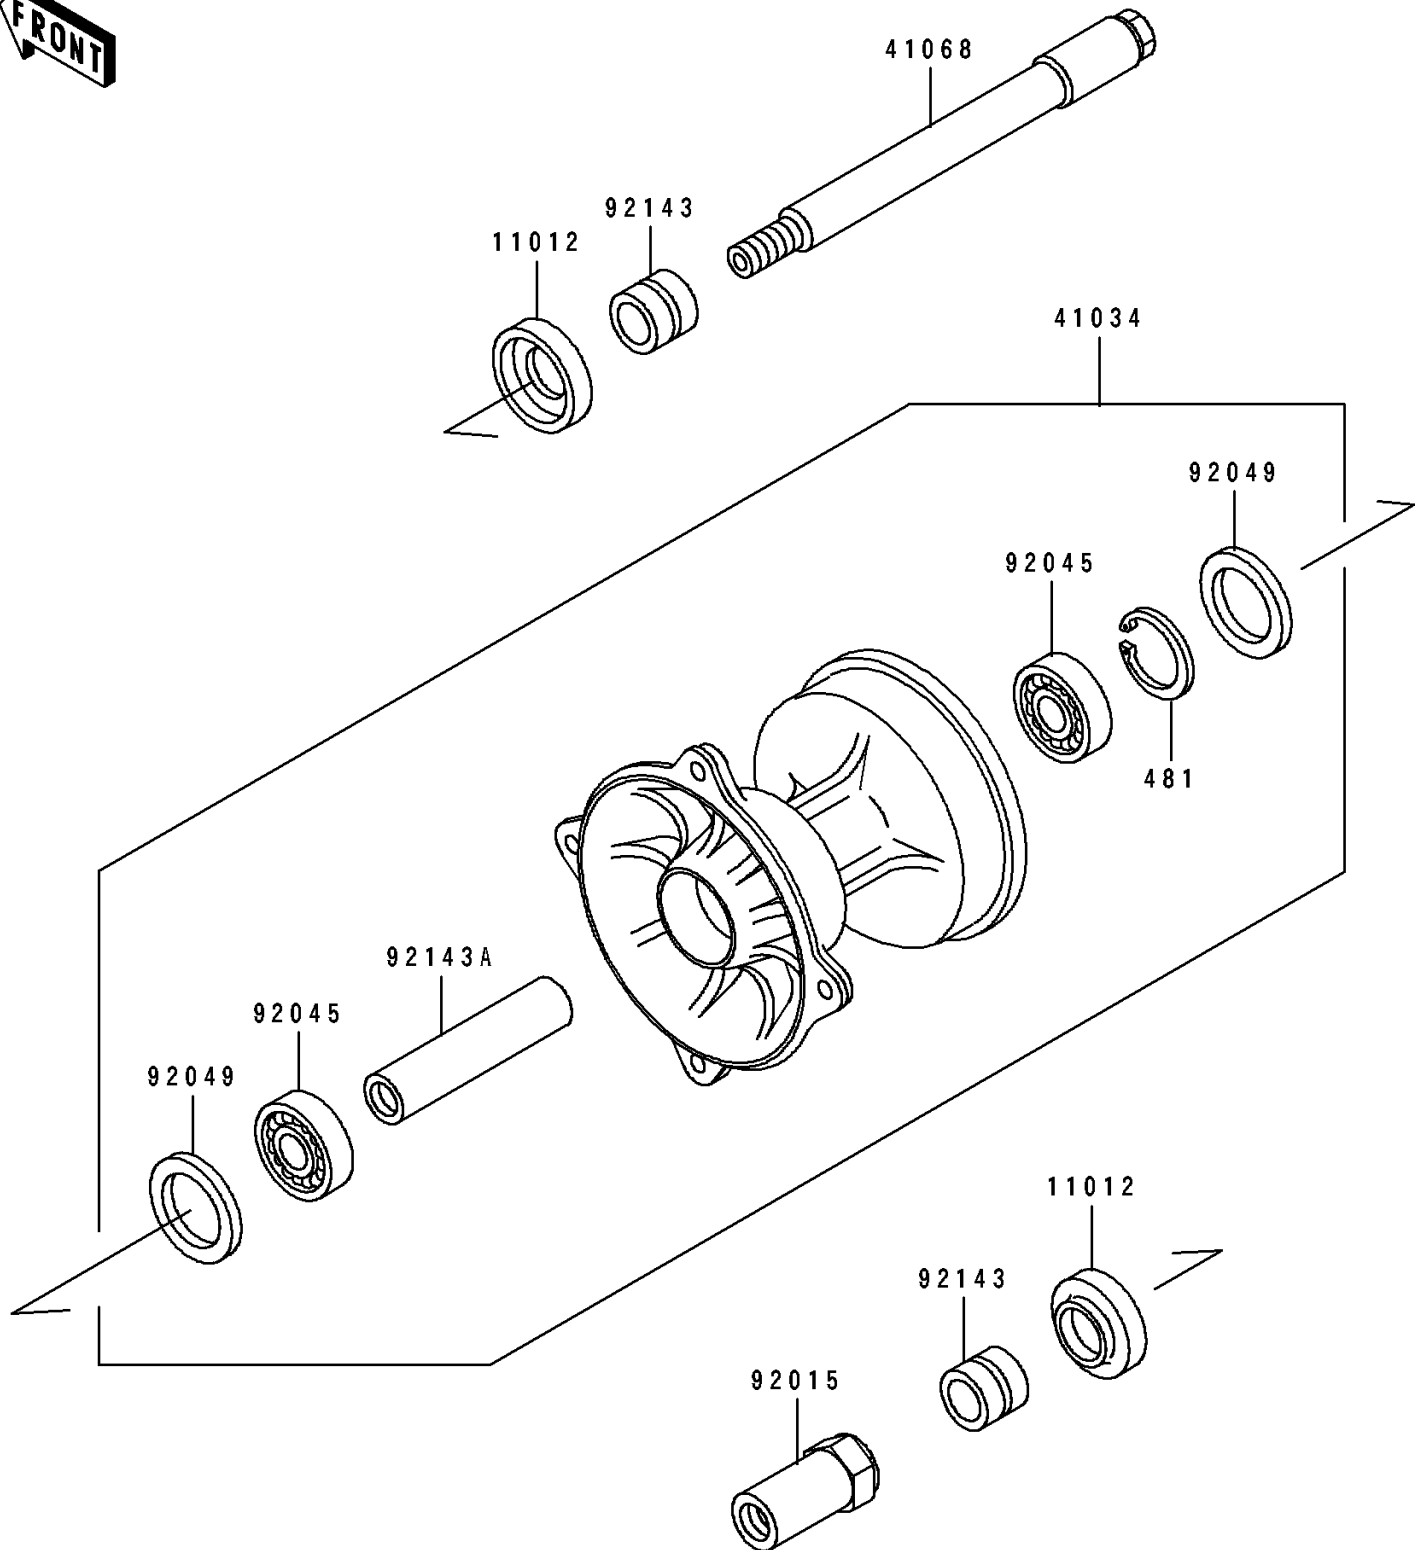

1992 KX250

PARTS DIAGRAM

Front Hub

F2230

1992 KX250

PARTS LIST

Front Hub

ITEM NAME

PART NUMBER

QUANTITY
