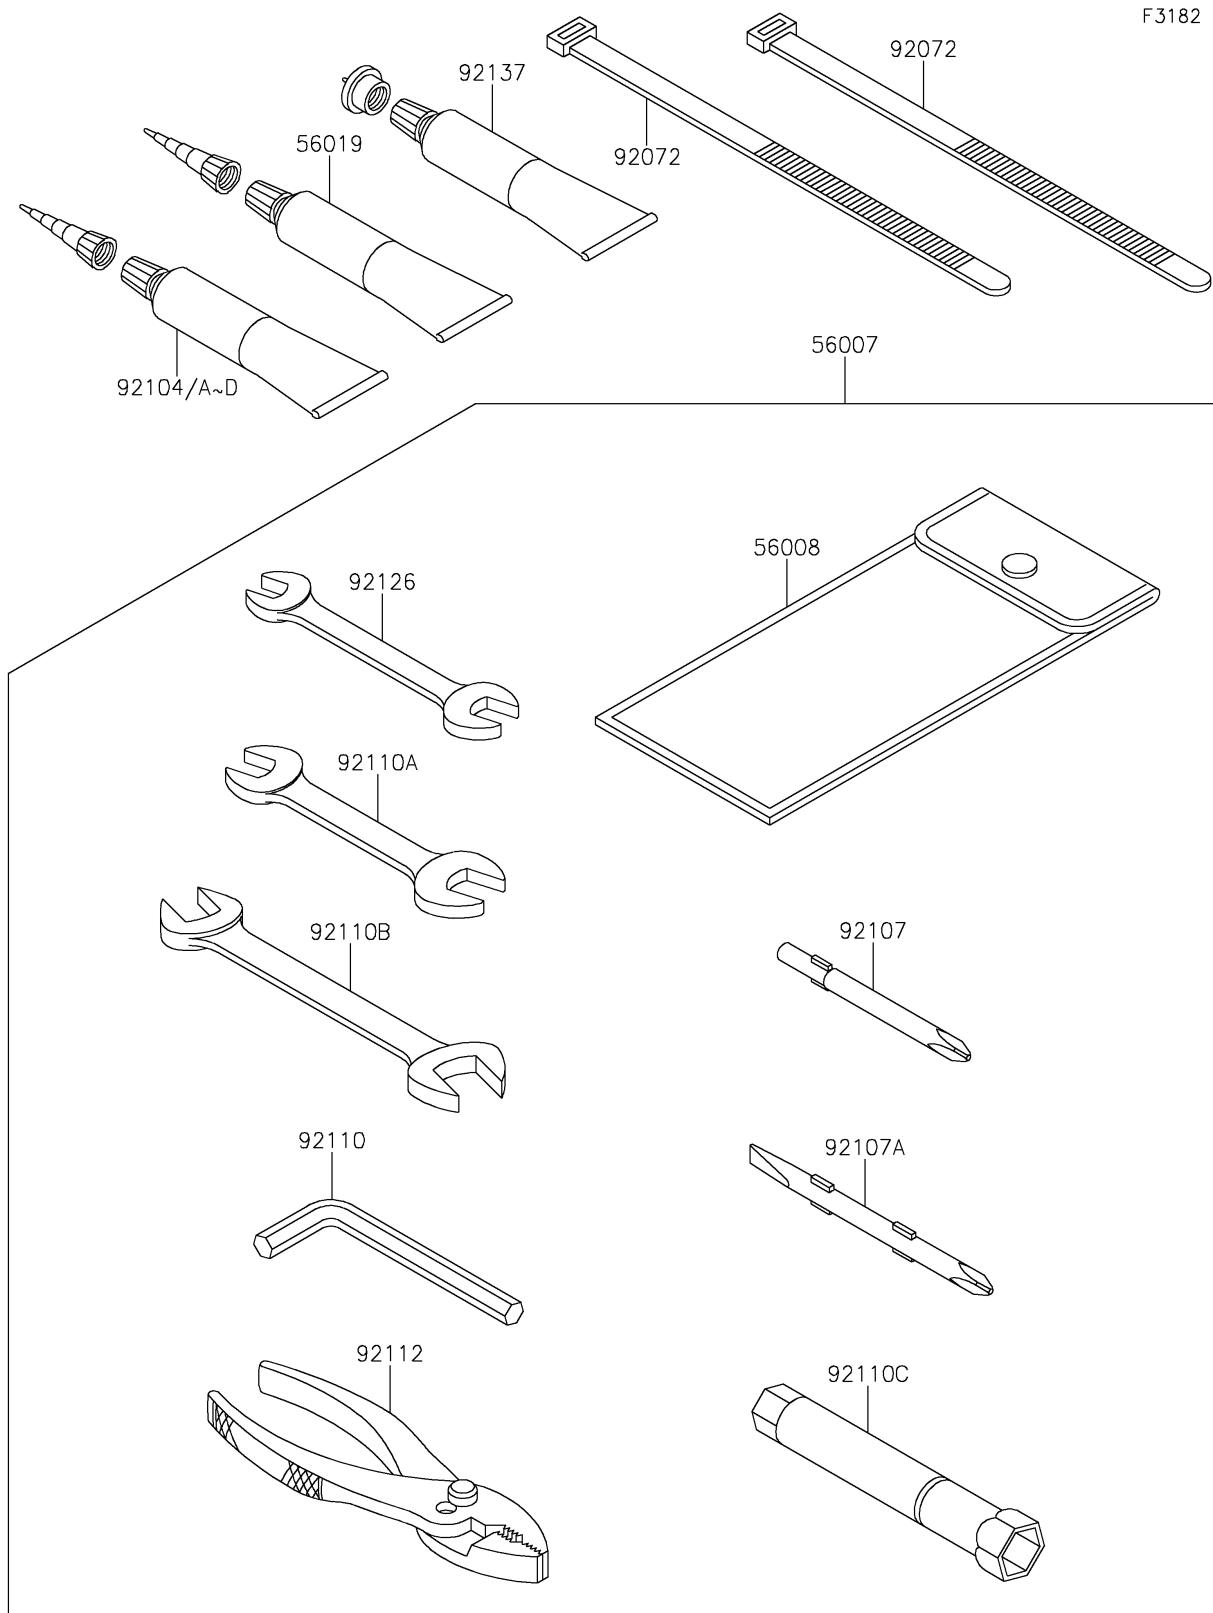

2021 JET SKI® ULTRA® 310LX

PARTS DIAGRAM

Owner's Tools

2021 JET SKI® ULTRA® 310LX

PARTS LIST

Owner's Tools

ITEM NAME

PART NUMBER

QUANTITY
