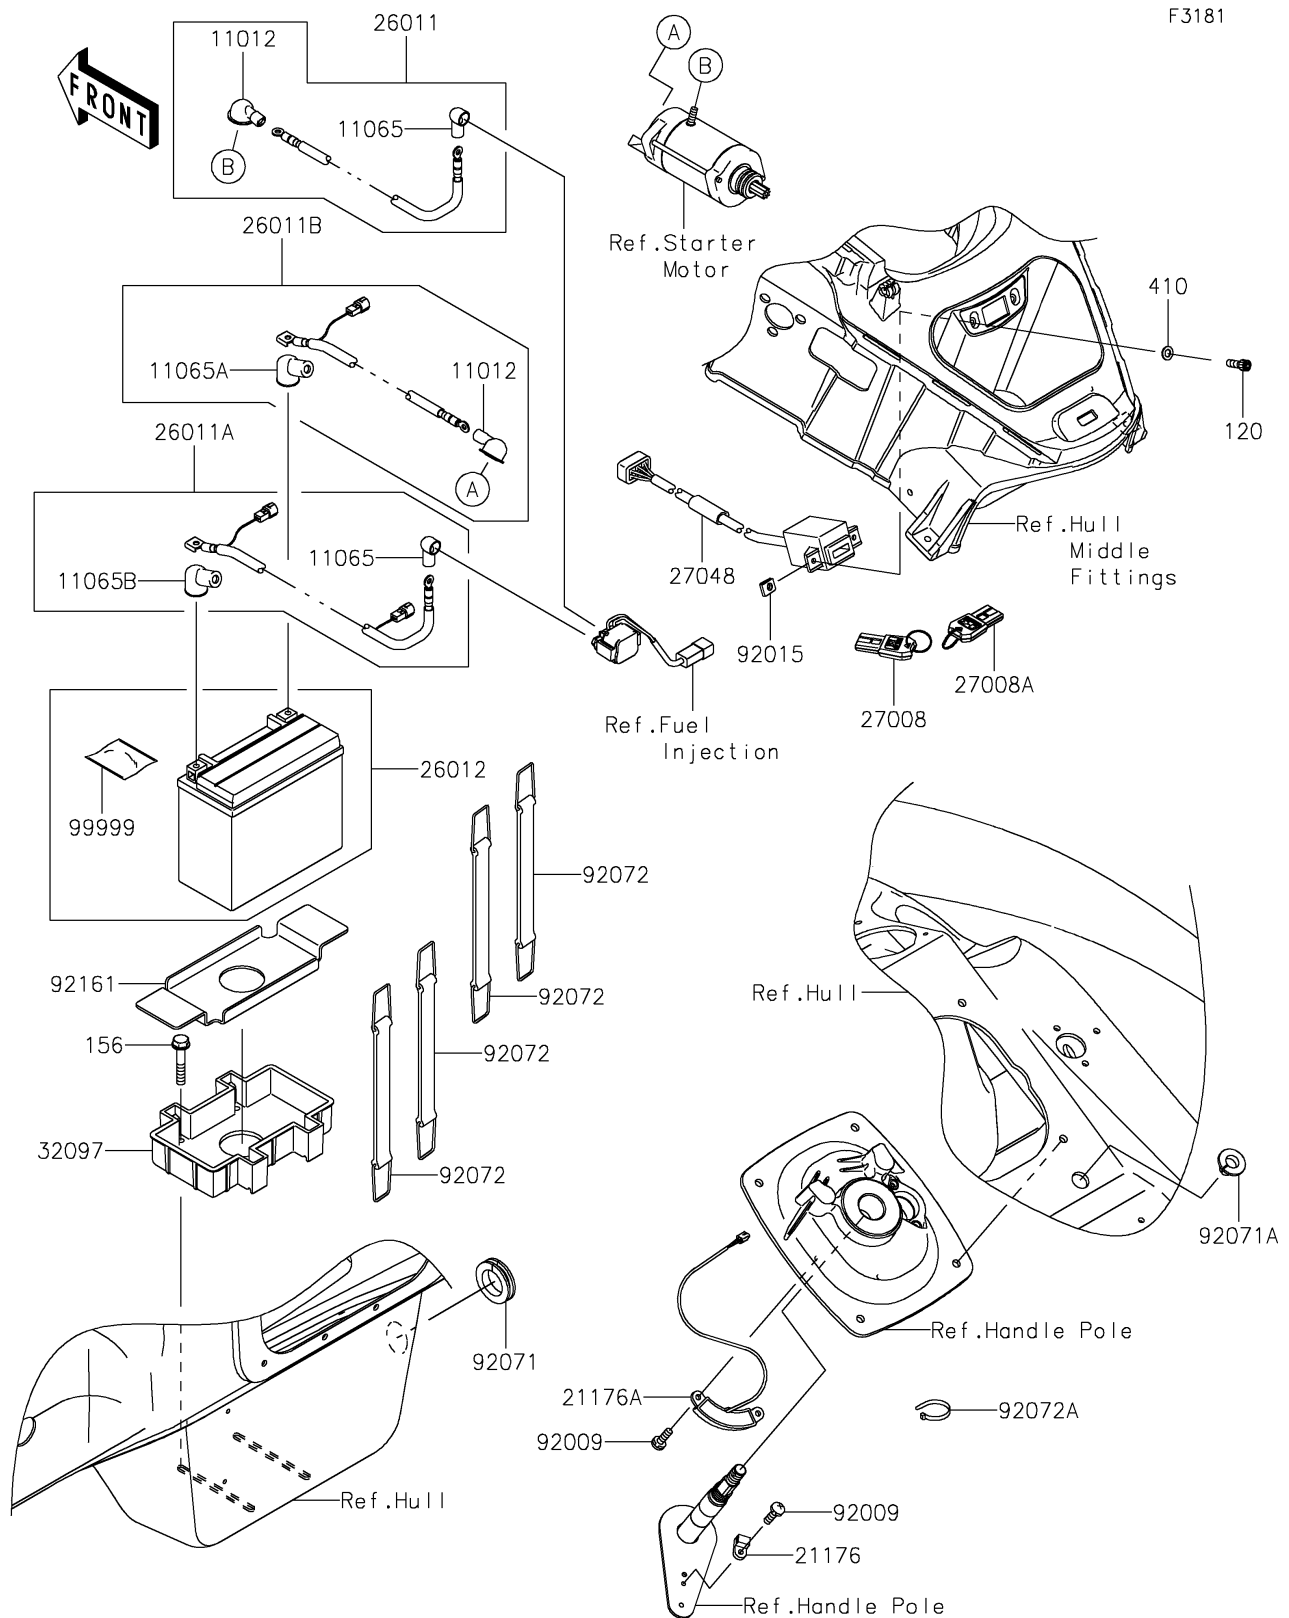

2021 JET SKI® ULTRA® 310LX

PARTS DIAGRAM Electrical Equipment

2021 JET SKI® ULTRA® 310LX

PARTS LIST

Electrical Equipment

ITEM NAME

PART NUMBER

QUANTITY
