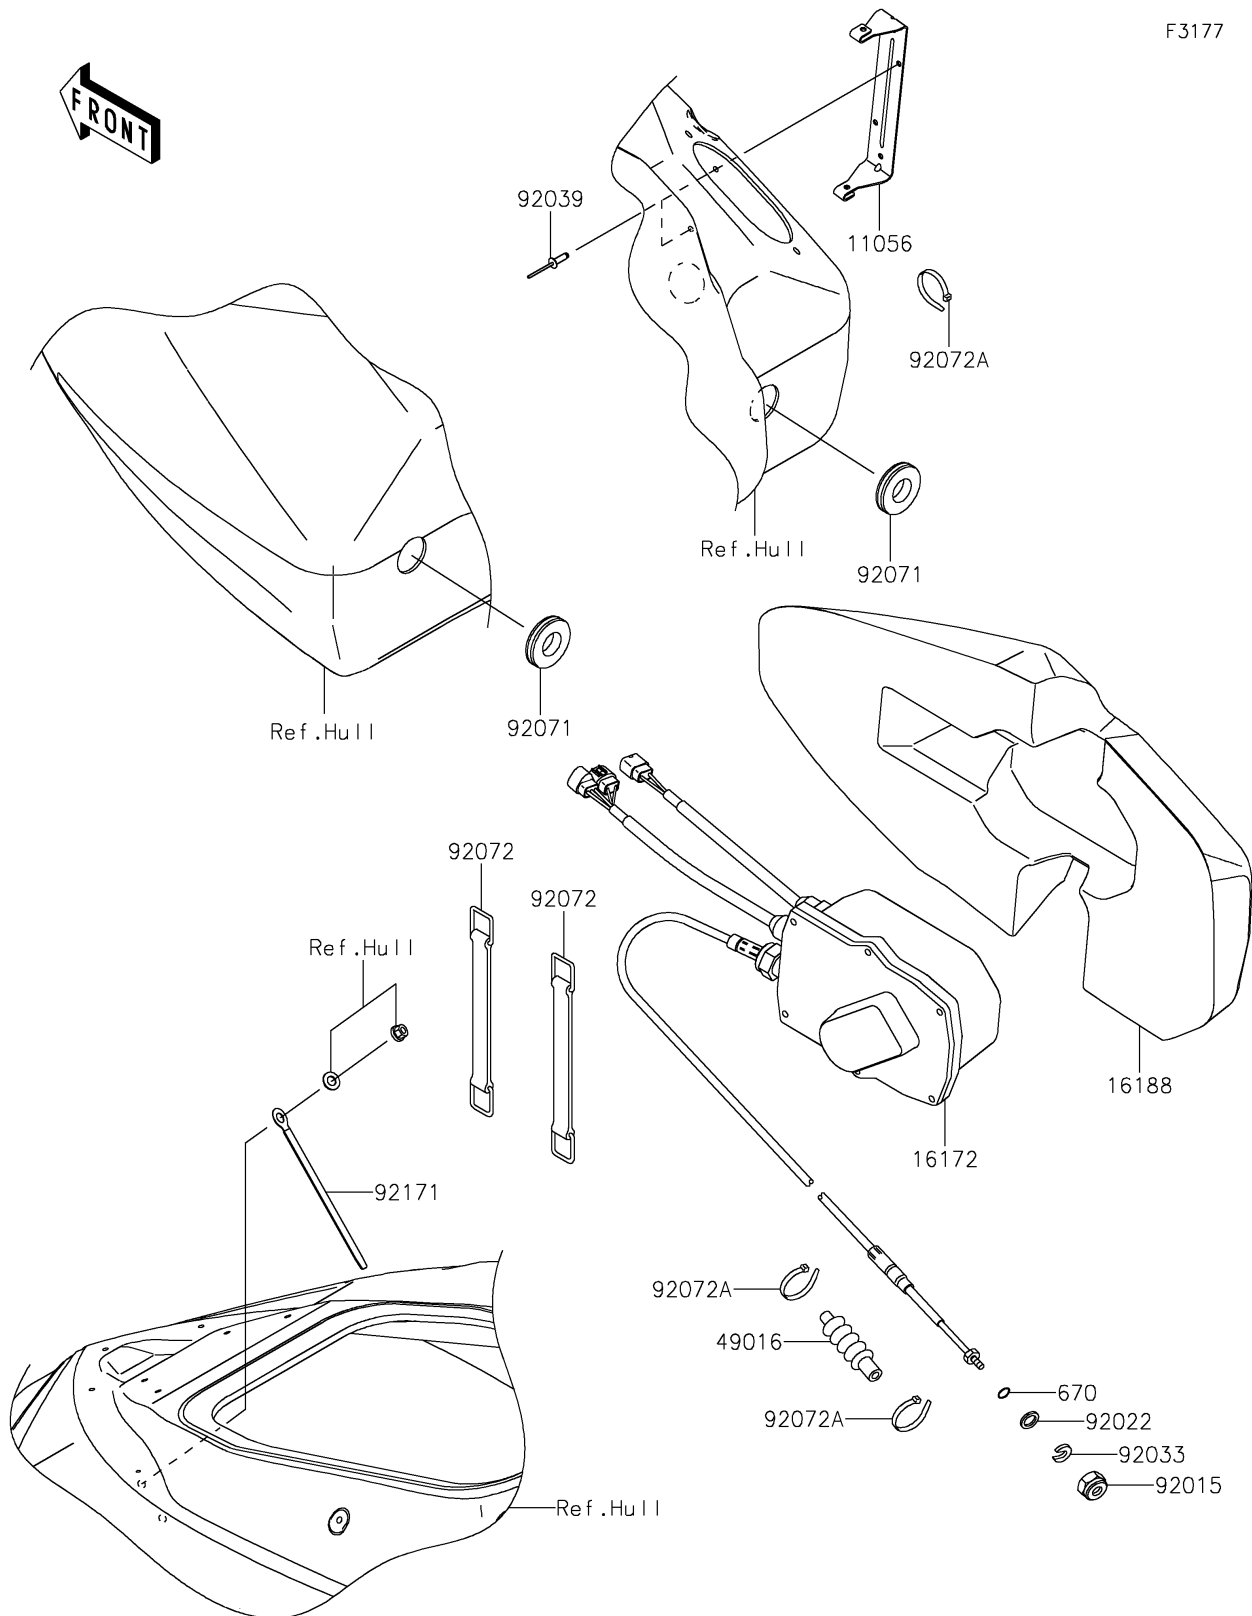

2021 JET SKI® ULTRA® 310LX

PARTS DIAGRAM

Control

F3177

2021 JET SKI® ULTRA® 310LX

PARTS LIST

Control

ITEM NAME

PART NUMBER

QUANTITY
