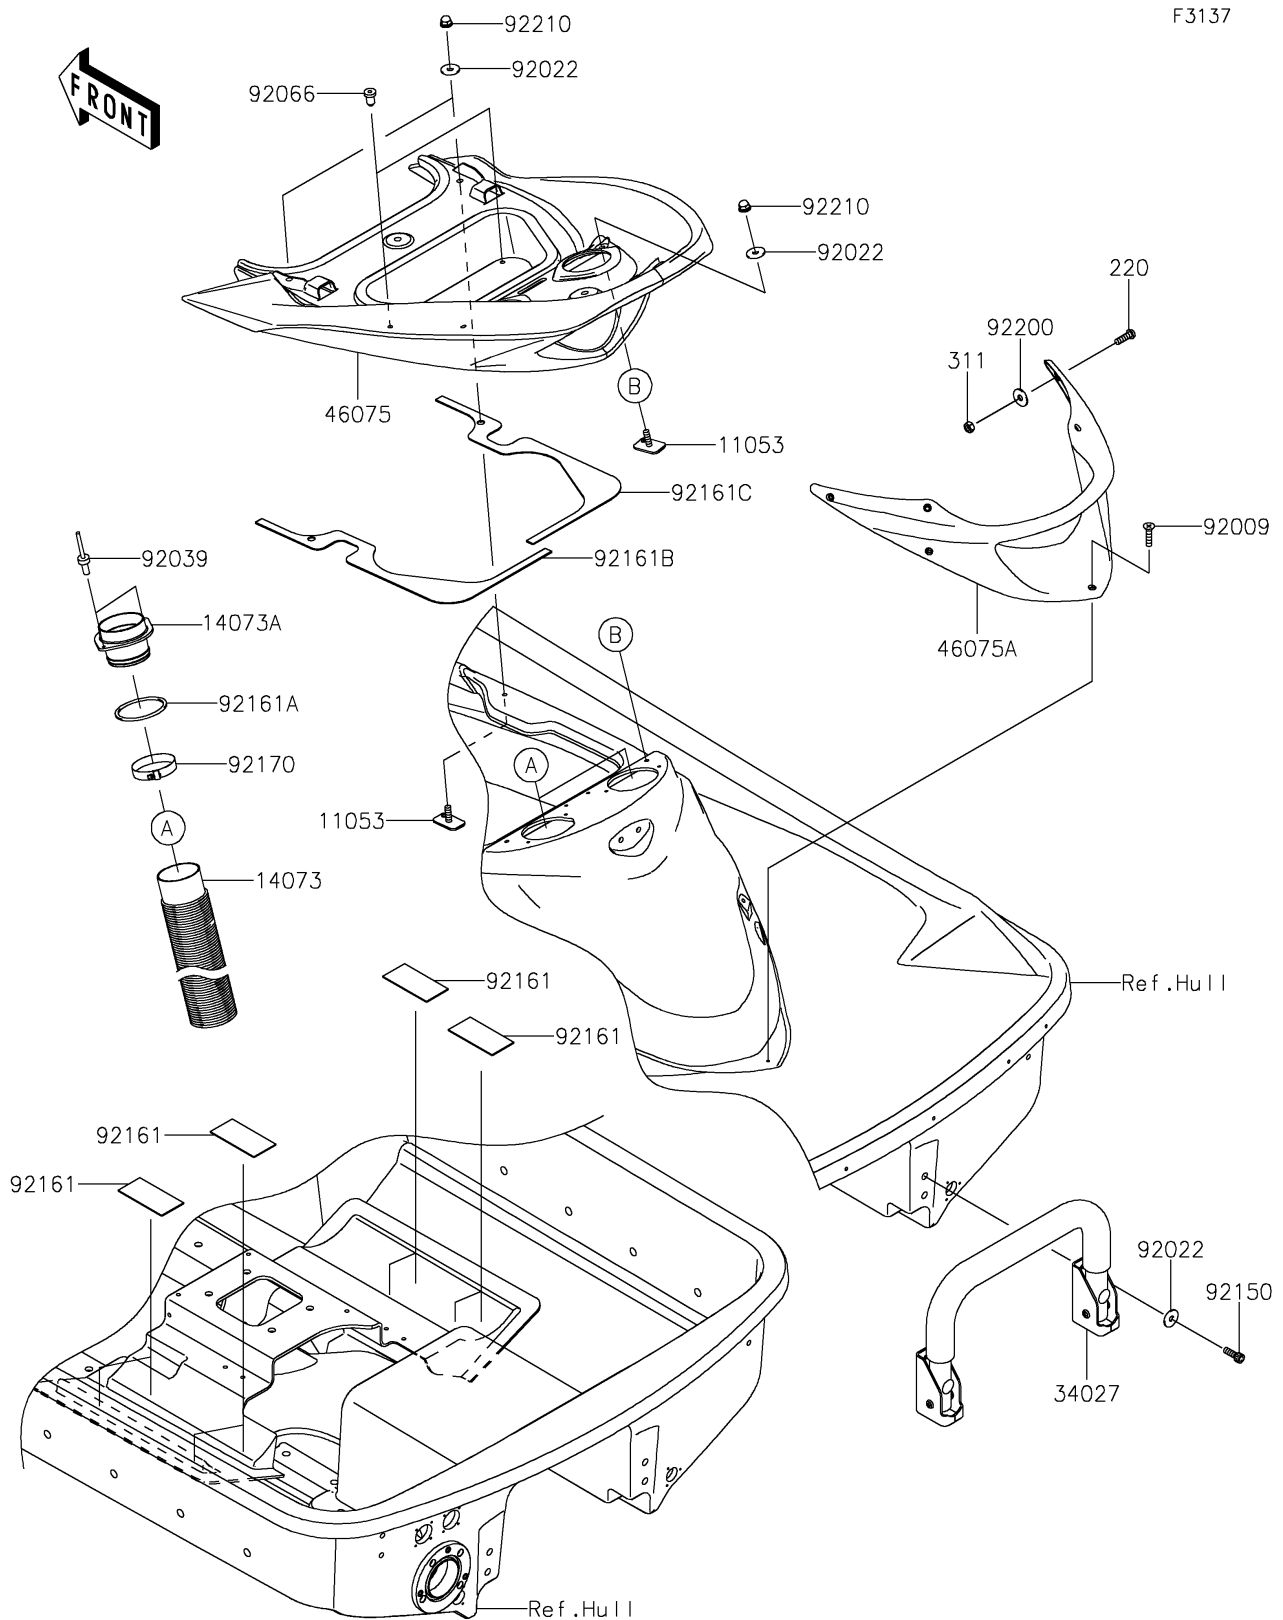

2021 JET SKI® ULTRA® 310LX

PARTS DIAGRAM Hull Rear Fittings

F3137

2021 JET SKI® ULTRA® 310LX

PARTS LIST

Hull Rear Fittings

ITEM NAME

PART NUMBER

QUANTITY
