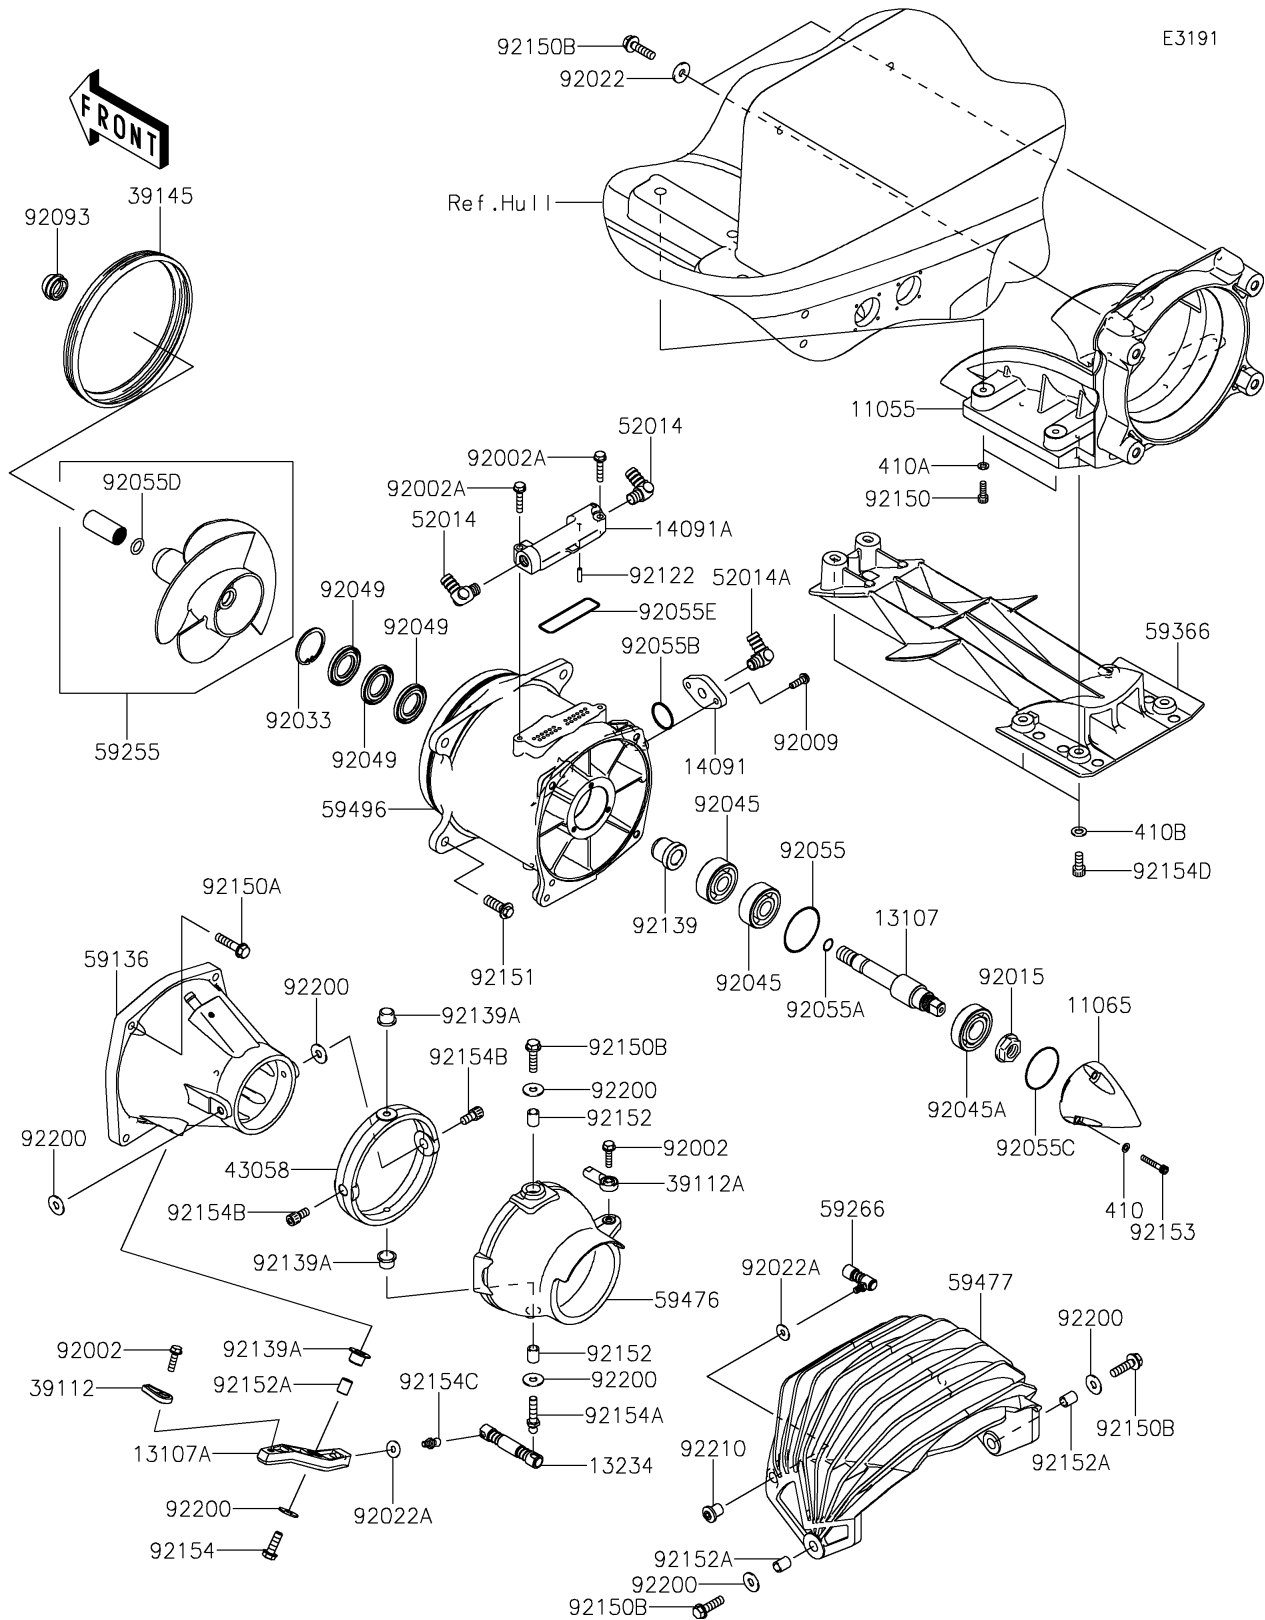

2021 JET SKI® ULTRA® 310LX

PARTS DIAGRAM

Jet Pump

2021 JET SKI® ULTRA® 310LX

PARTS LIST

Jet Pump

ITEM NAME

PART NUMBER

QUANTITY
