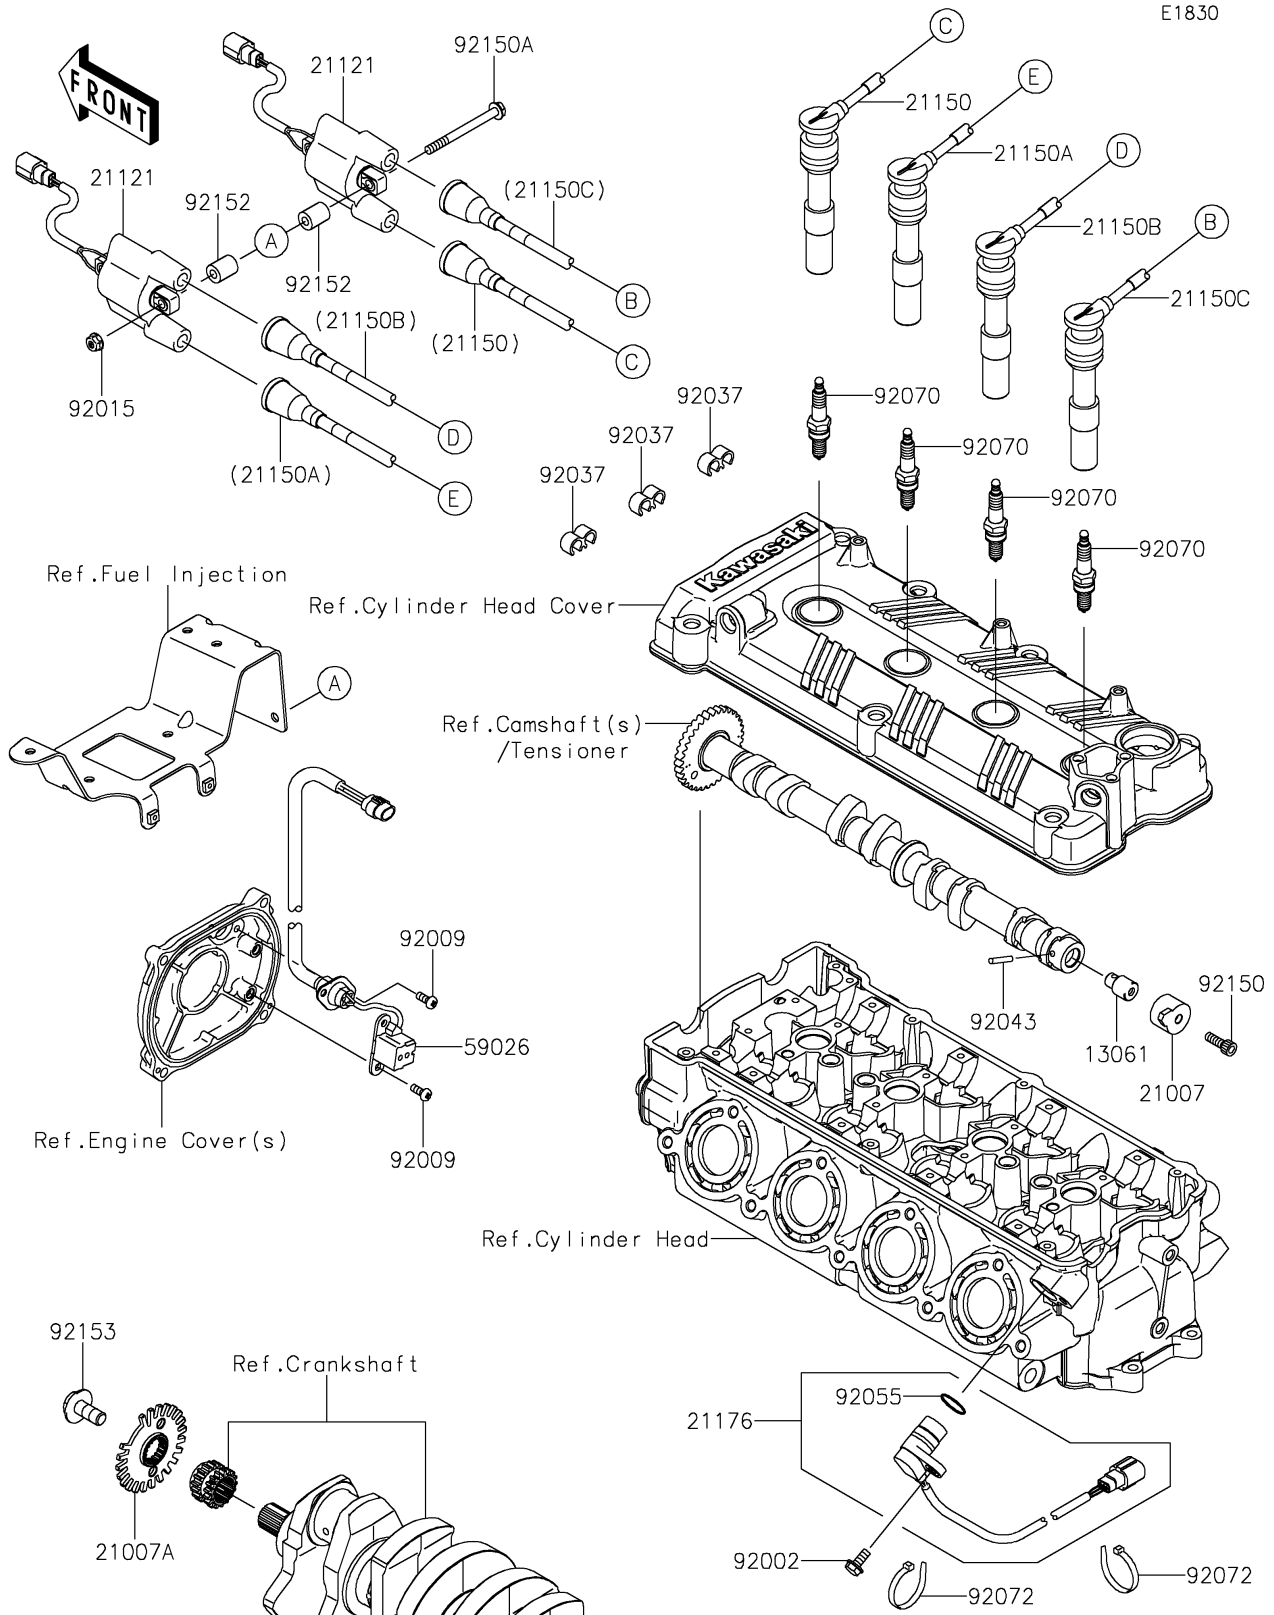

2021 JET SKI® ULTRA® 310LX

PARTS DIAGRAM

Ignition System

2021 JET SKI® ULTRA® 310LX

PARTS LIST

Ignition System

ITEM NAME

PART NUMBER

QUANTITY
