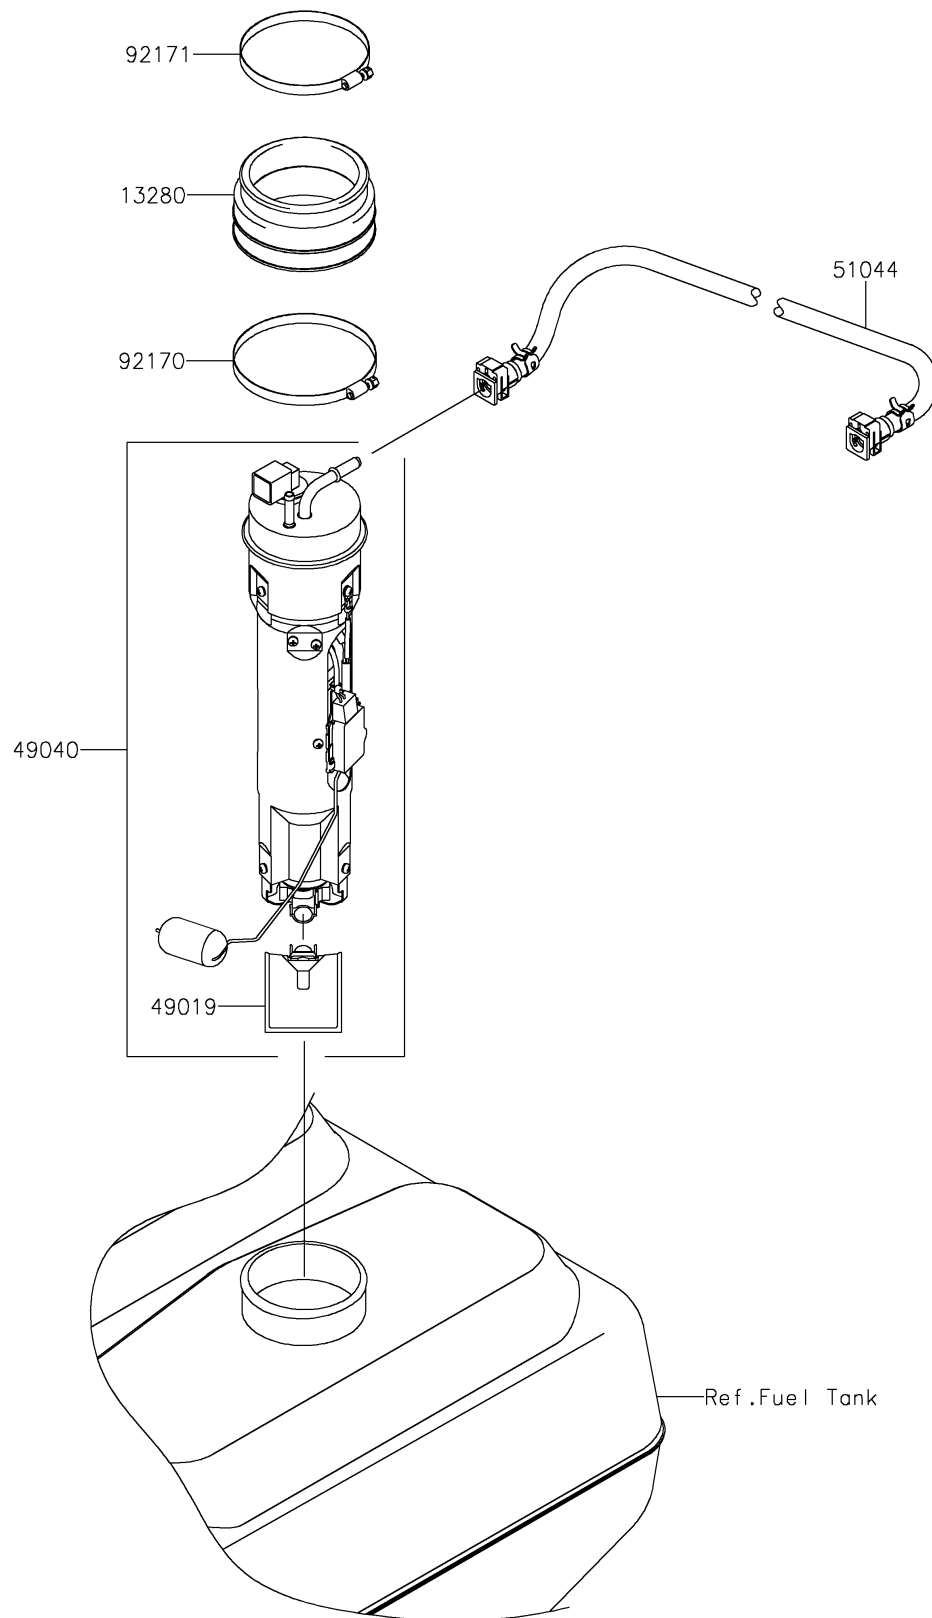

2021 JET SKI® ULTRA® 310LX

PARTS DIAGRAM

Fuel Pump

E1520

2021 JET SKI® ULTRA® 310LX

PARTS LIST

Fuel Pump

ITEM NAME

PART NUMBER

QUANTITY
