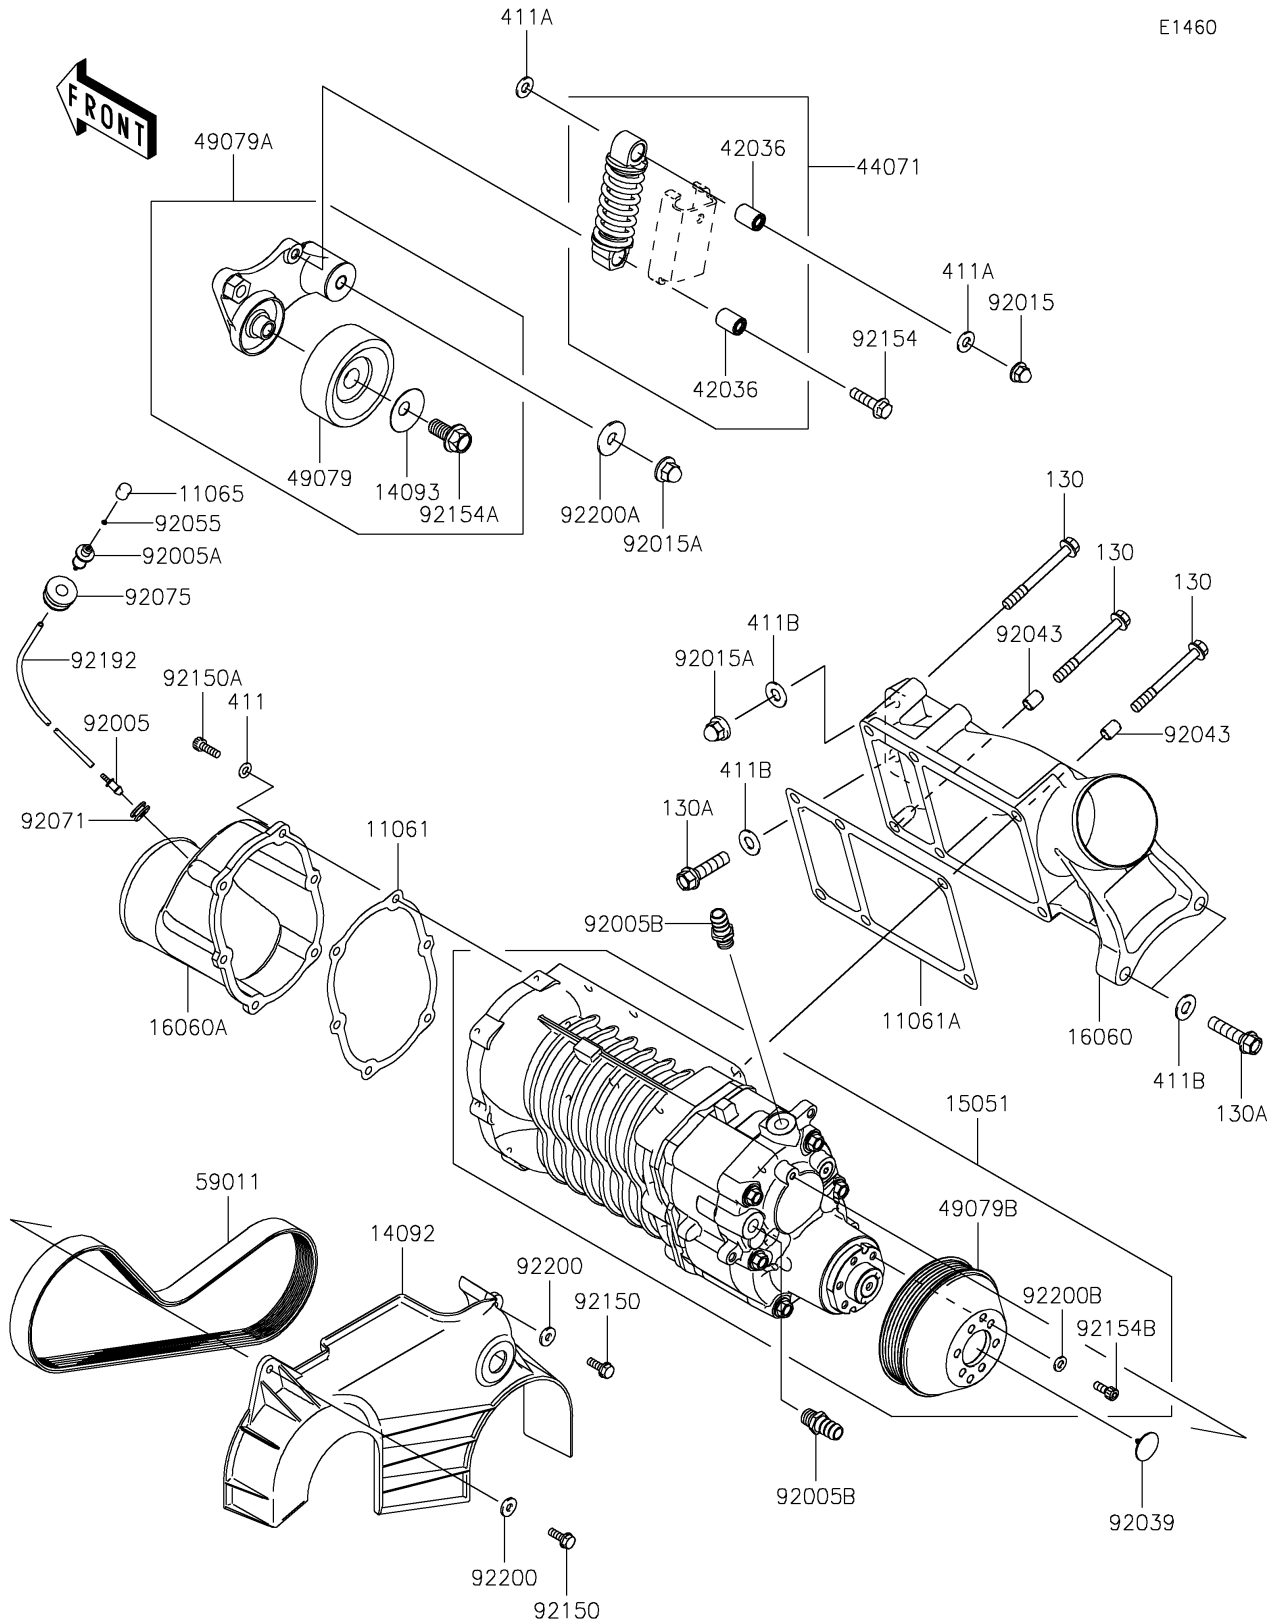

2021 JET SKI® ULTRA® 310LX

PARTS DIAGRAM

Super Charger

2021 JET SKI® ULTRA® 310LX

PARTS LIST

Super Charger

Kawasaki
Let the Good Times Roll®

ITEM NAME

PART NUMBER

QUANTITY
