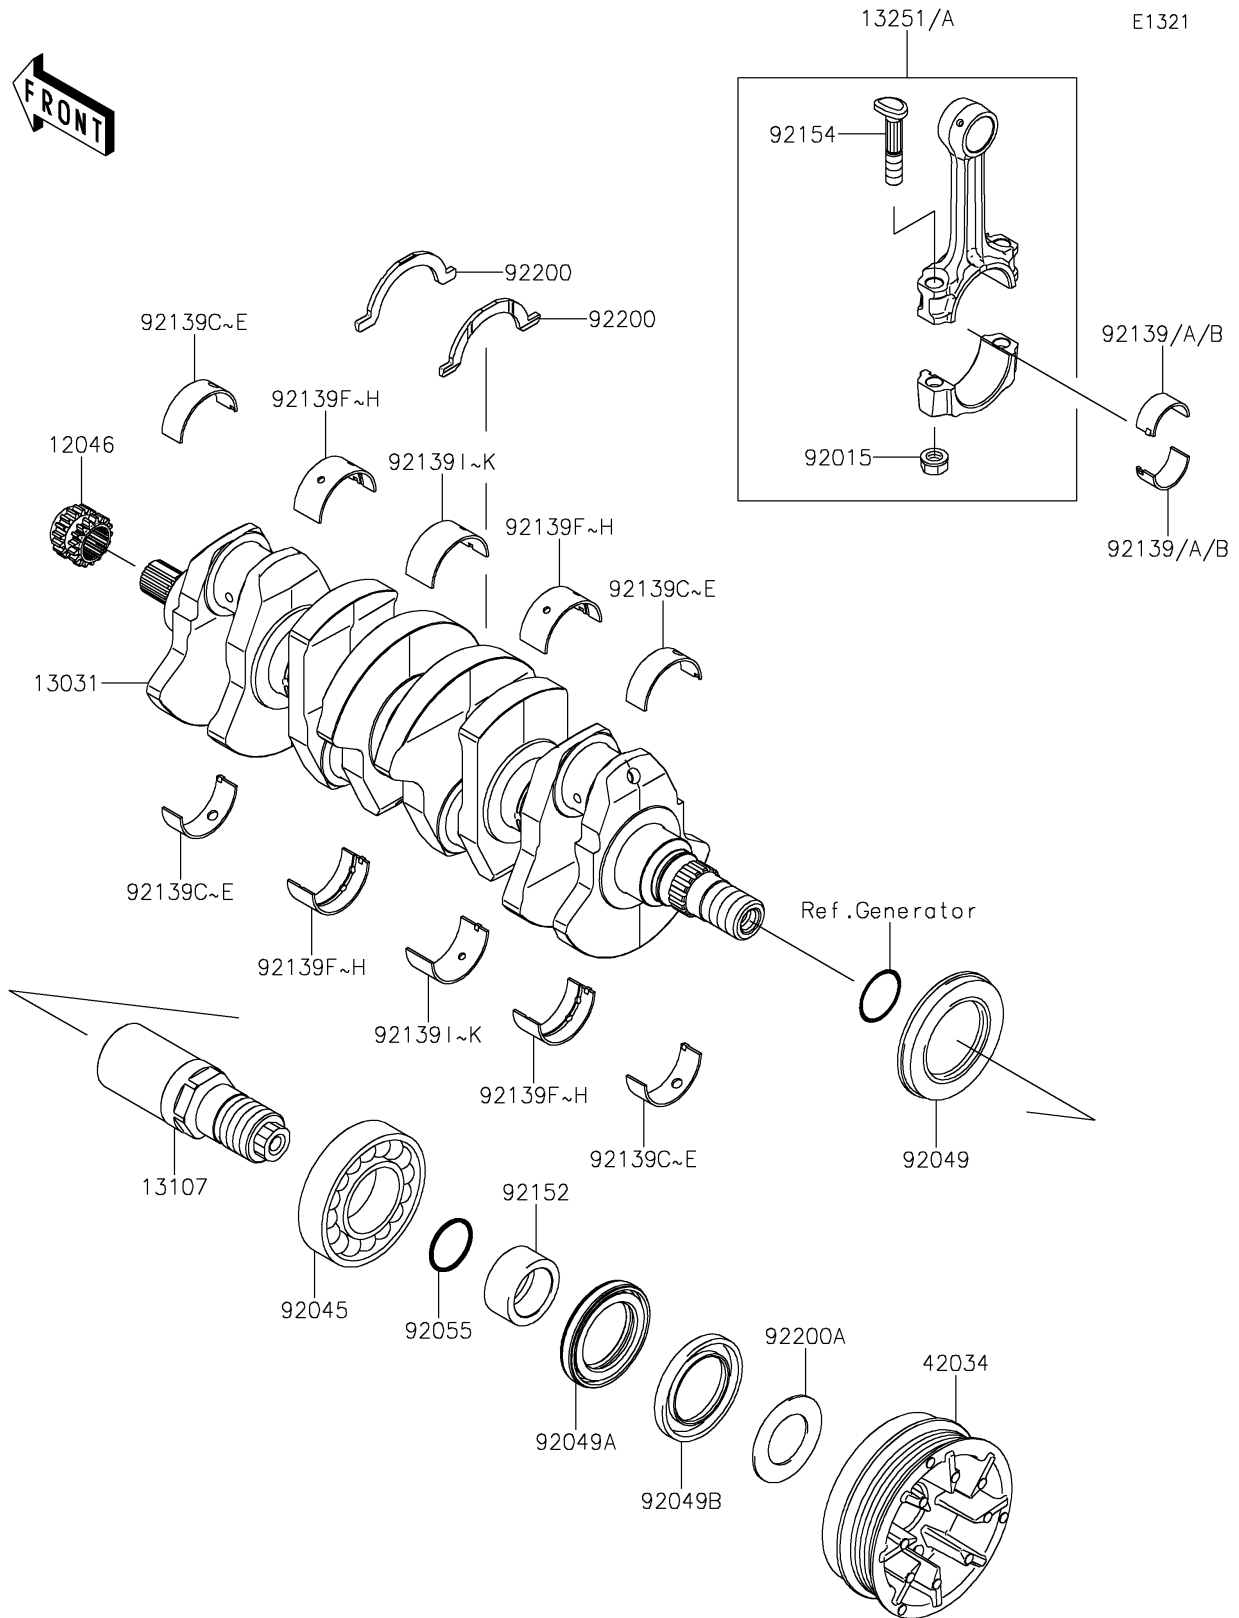

2021 JET SKI® ULTRA® 310LX

PARTS DIAGRAM

Crankshaft

2021 JET SKI® ULTRA® 310LX

PARTS LIST

Crankshaft

ITEM NAME

PART NUMBER

QUANTITY
