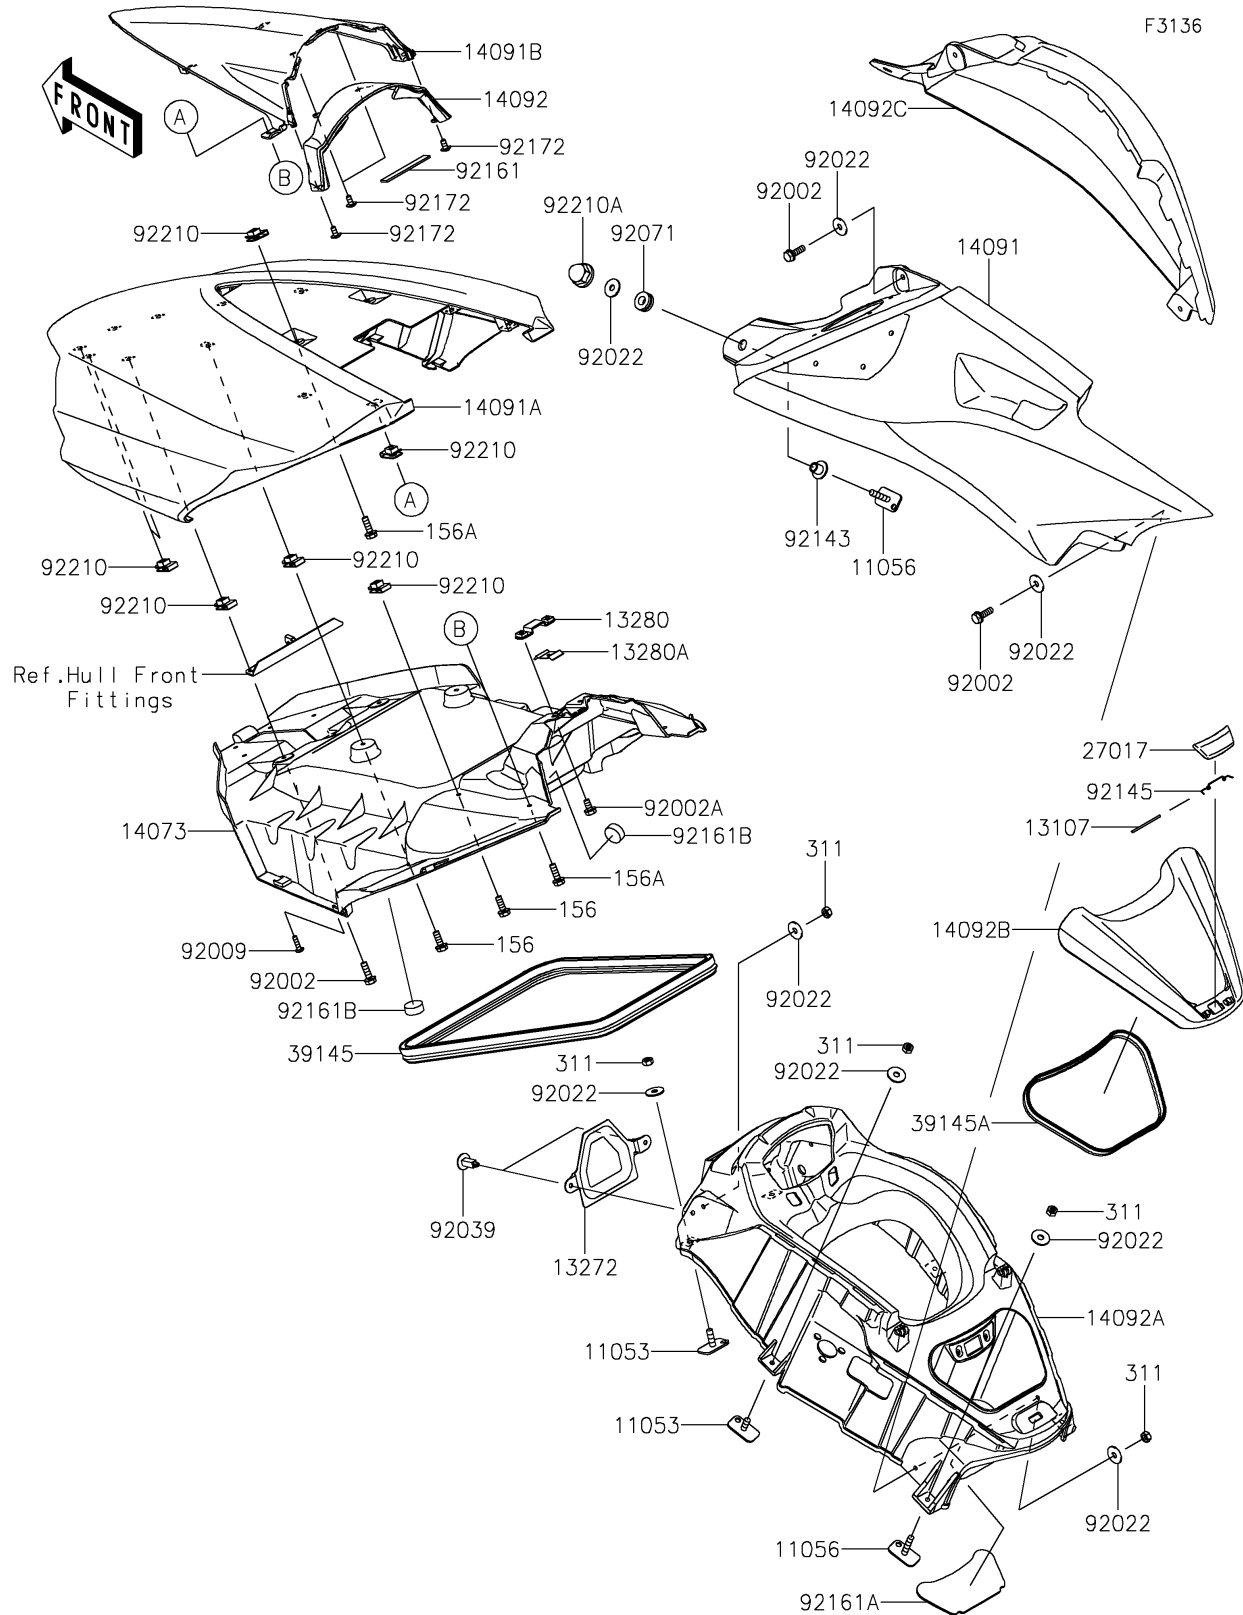

2021 JET SKI® ULTRA® 310X

PARTS DIAGRAM

Hull Middle Fittings