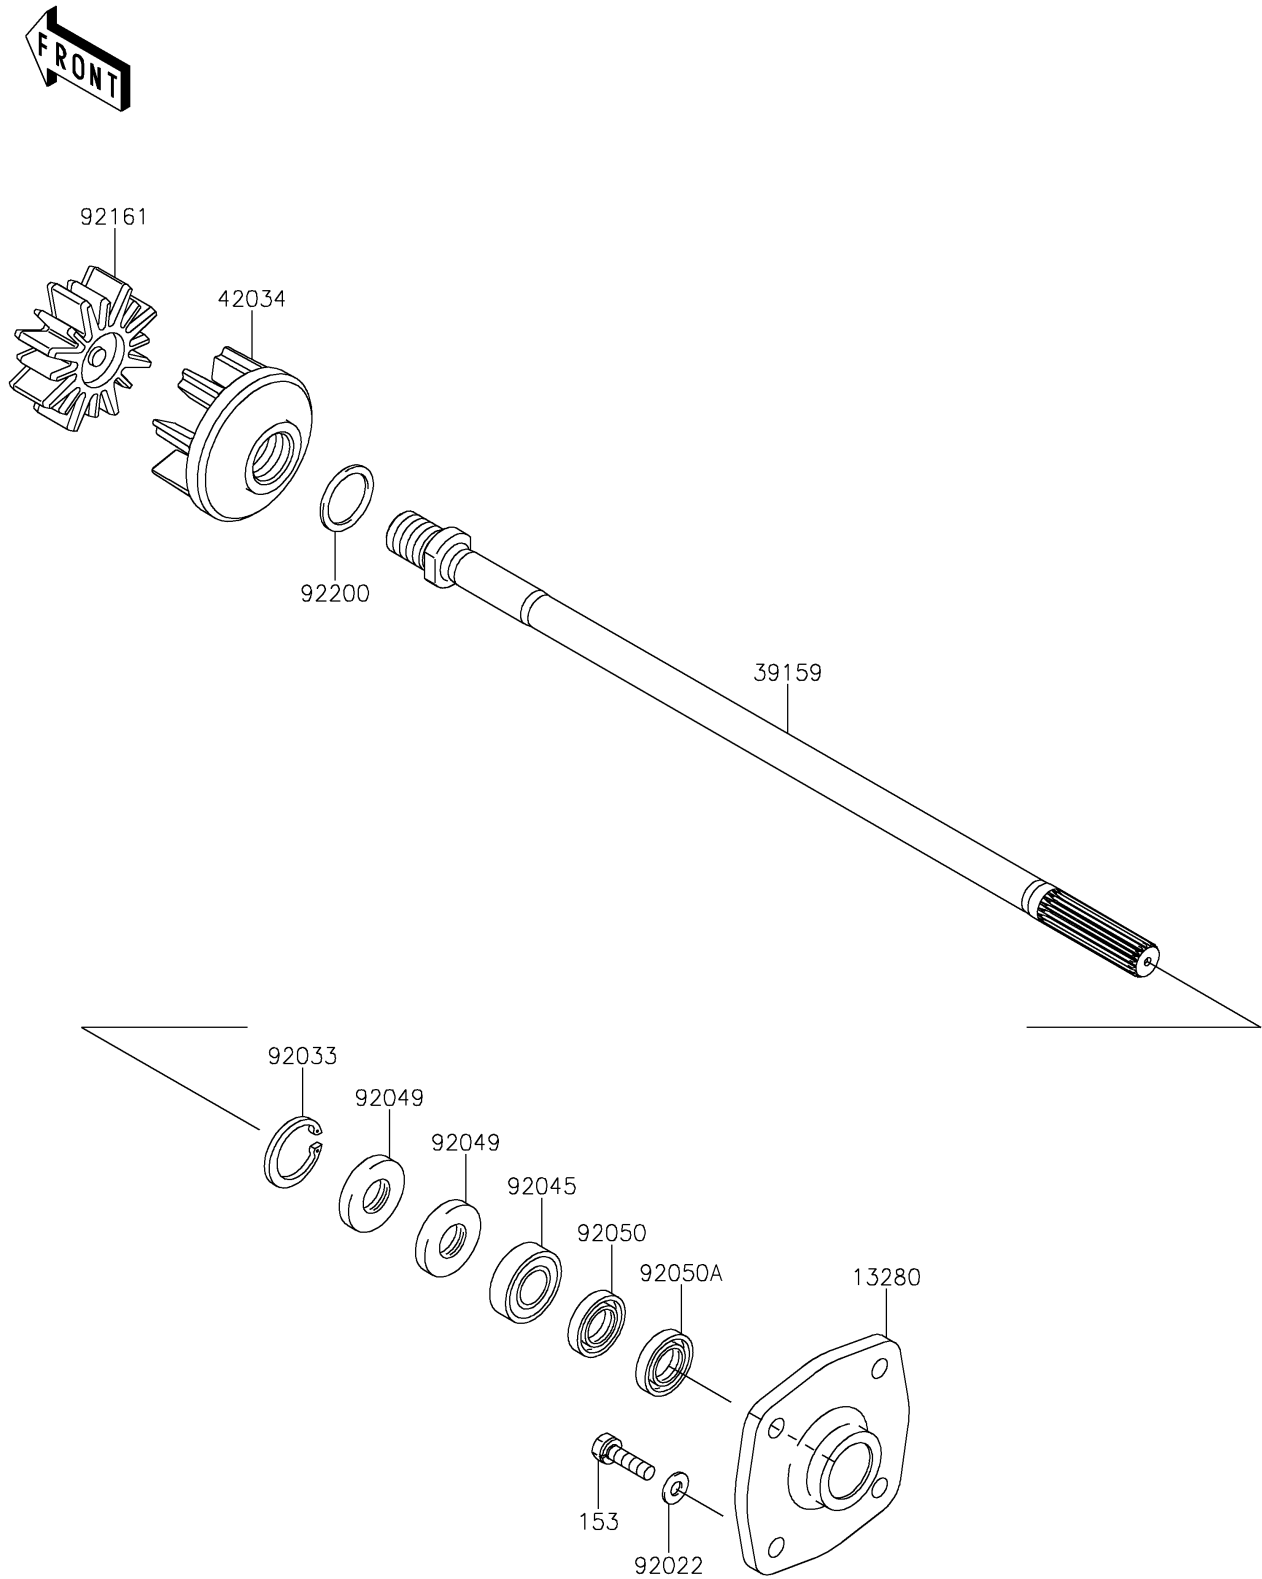

2021 JET SKI® ULTRA® 310X

PARTS DIAGRAM

Drive Shaft

E3134

2021 JET SKI® ULTRA® 310X

PARTS LIST

Drive Shaft

ITEM NAME	PART NUMBER	QUANTITY
HOLDER (Ref # 13280)	13280-3756	1
BOLT-WS-SMALL,8X30 (Ref # 153)	153R0830	4
SHAFT-DRIVE (Ref # 39159)	39159-0044	1
COUPLING (Ref # 42034)	42034-3720	1
WASHER,8.2X18X1.5 (Ref # 92022)	92022-1964	4
RING-SNAP,42MM (Ref # 92033)	92033-3713	1
BEARING-BALL,60042RD (Ref # 92045)	92045-3705	1
SEAL-OIL,S620426 (Ref # 92049)	92049-3707	2
SEAL-OIL,SCY20368 (Ref # 92050)	92050-502	1
SEAL-OIL,SC20367 (Ref # 92050A)	92050-503	1
DAMPER,COUPLING (Ref # 92161)	92161-3797	1
WASHER,30.5X38X2 (Ref # 92200)	92200-3809	1