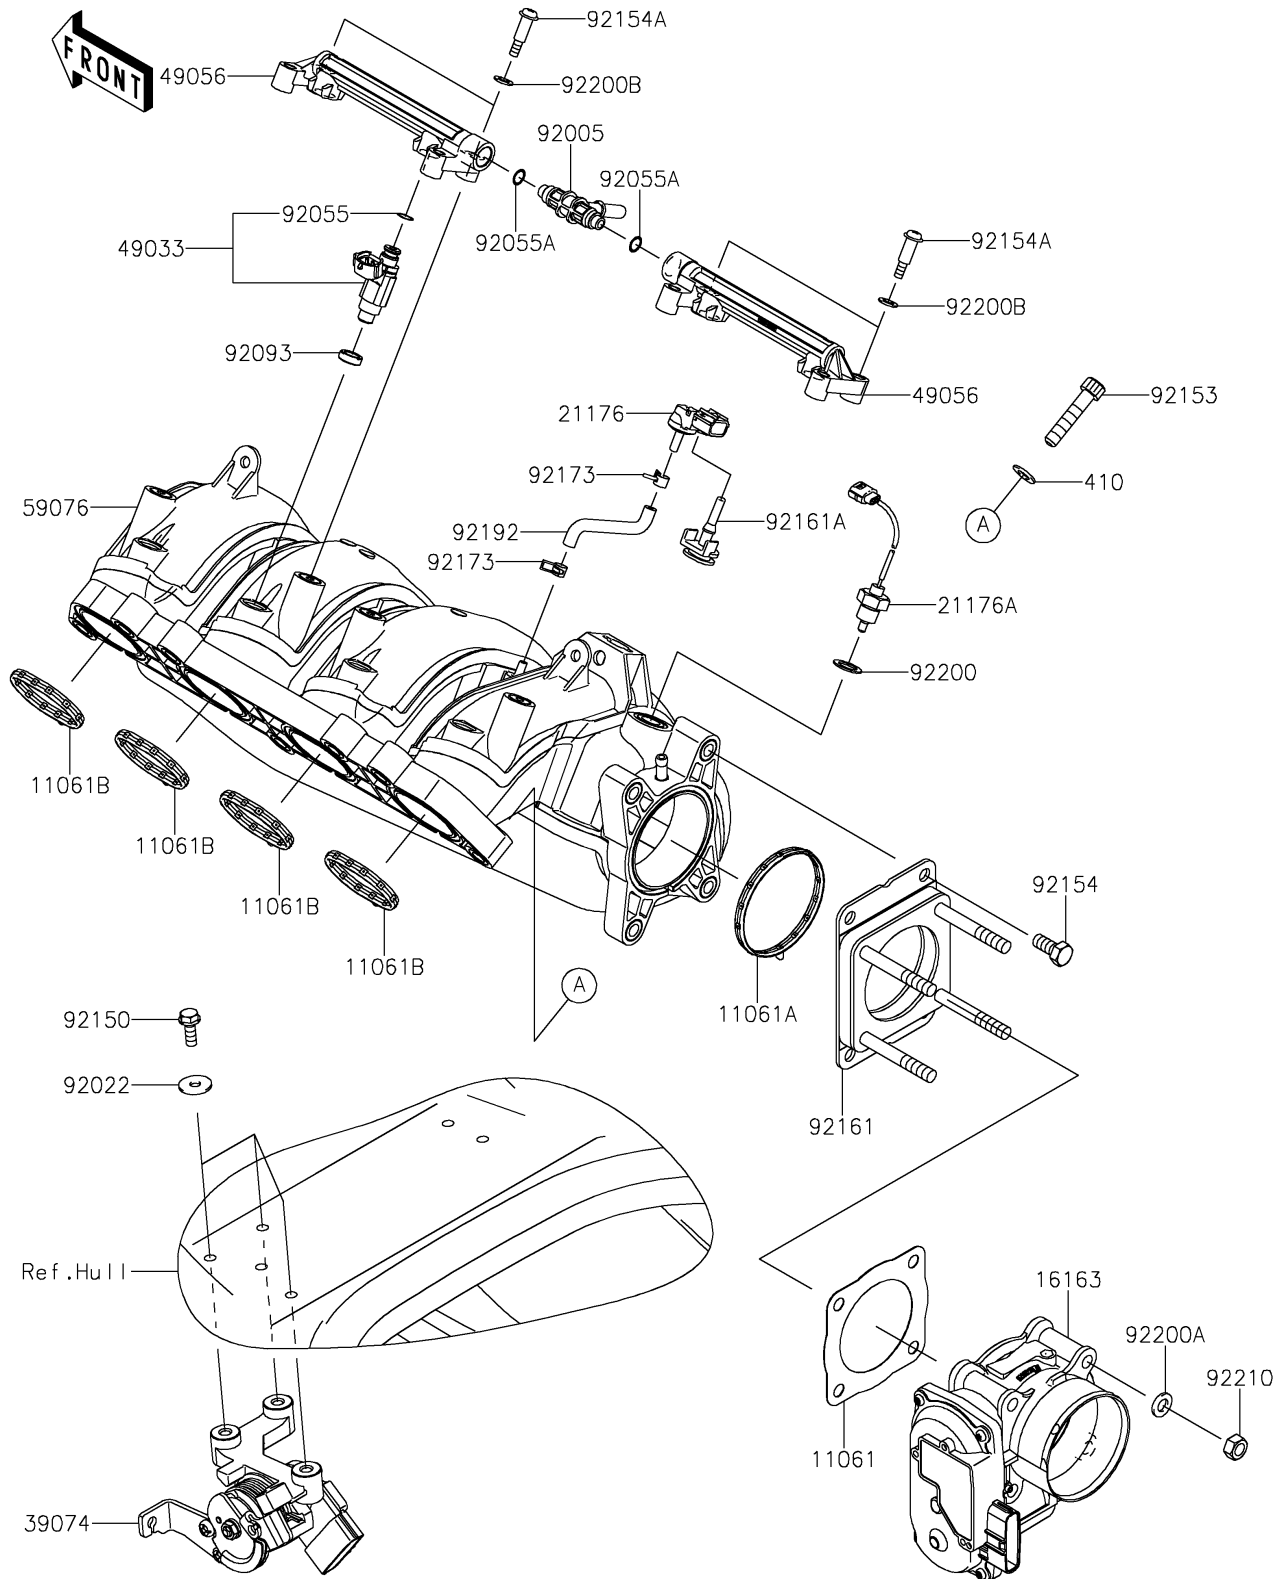

2021 JET SKI® ULTRA® 310X

PARTS DIAGRAM

Throttle

E1510

2021 JET SKI® ULTRA® 310X

PARTS LIST

Throttle

| ITEM NAME | PART NUMBER | QUANTITY |
|---------------------------------------|-------------|----------|
| GASKET,THROTTLE (Ref # 11061) | 11061-0824 | 1 |
| GASKET,MANIFOLD (Ref # 11061A) | 11061-3766 | 1 |
| GASKET,THROTTLE (Ref # 11061B) | 11061-3767 | 4 |
| THROTTLE-ASSY (Ref # 16163) | 16163-1168 | 1 |
| SENSOR,PRESSURE (Ref # 21176) | 21176-0937 | 1 |
| SENSOR,AIR TEMPERATURE (Ref # 21176A) | 21176-3767 | 1 |
| LEVER-ASSY-THROTTLE (Ref # 39074) | 39074-3730 | 1 |
| WASHER-PLAIN-SMALL,8MM (Ref # 410) | 410S0800 | 7 |
| NOZZLE-INJECTION (Ref # 49033) | 49033-3709 | 4 |
| PIPE-INJECTION,FUEL (Ref # 49056) | 49056-3705 | 2 |
| MANIFOLD-INTAKE (Ref # 59076) | 59076-0006 | 1 |
| FITTING,FUEL PIPE (Ref # 92005) | 92005-3766 | 1 |
| WASHER,6.5X20X1.5 (Ref # 92022) | 92022-3710 | 3 |
| RING-O,INJECTION NOZZLE (Ref # 92055) | 92055-1622 | 4 |
| RING-O (Ref # 92055A) | 92055-3782 | 2 |
| SEAL (Ref # 92093) | 92093-0127 | 4 |
| BOLT,6X18 (Ref # 92150) | 92150-3729 | 3 |
| BOLT,SOCKET,8X40 (Ref # 92153) | 92153-0517 | 7 |
| BOLT (Ref # 92154) | 92154-1389 | 4 |
| BOLT (Ref # 92154A) | 92154-3713 | 4 |
| DAMPER (Ref # 92161) | 92161-1635 | 1 |
| DAMPER (Ref # 92161A) | 92161-3796 | 1 |
| CLAMP (Ref # 92173) | 92173-3702 | 2 |
| TUBE (Ref # 92192) | 92192-1361 | 1 |
| WASHER,12X18X1 (Ref # 92200) | 92200-0712 | 1 |
| WASHER (Ref # 92200A) | 92200-3806 | 4 |
| WASHER (Ref # 92200B) | 92200-3807 | 4 |
| NUT (Ref # 92210) | 92210-0897 | 4 |