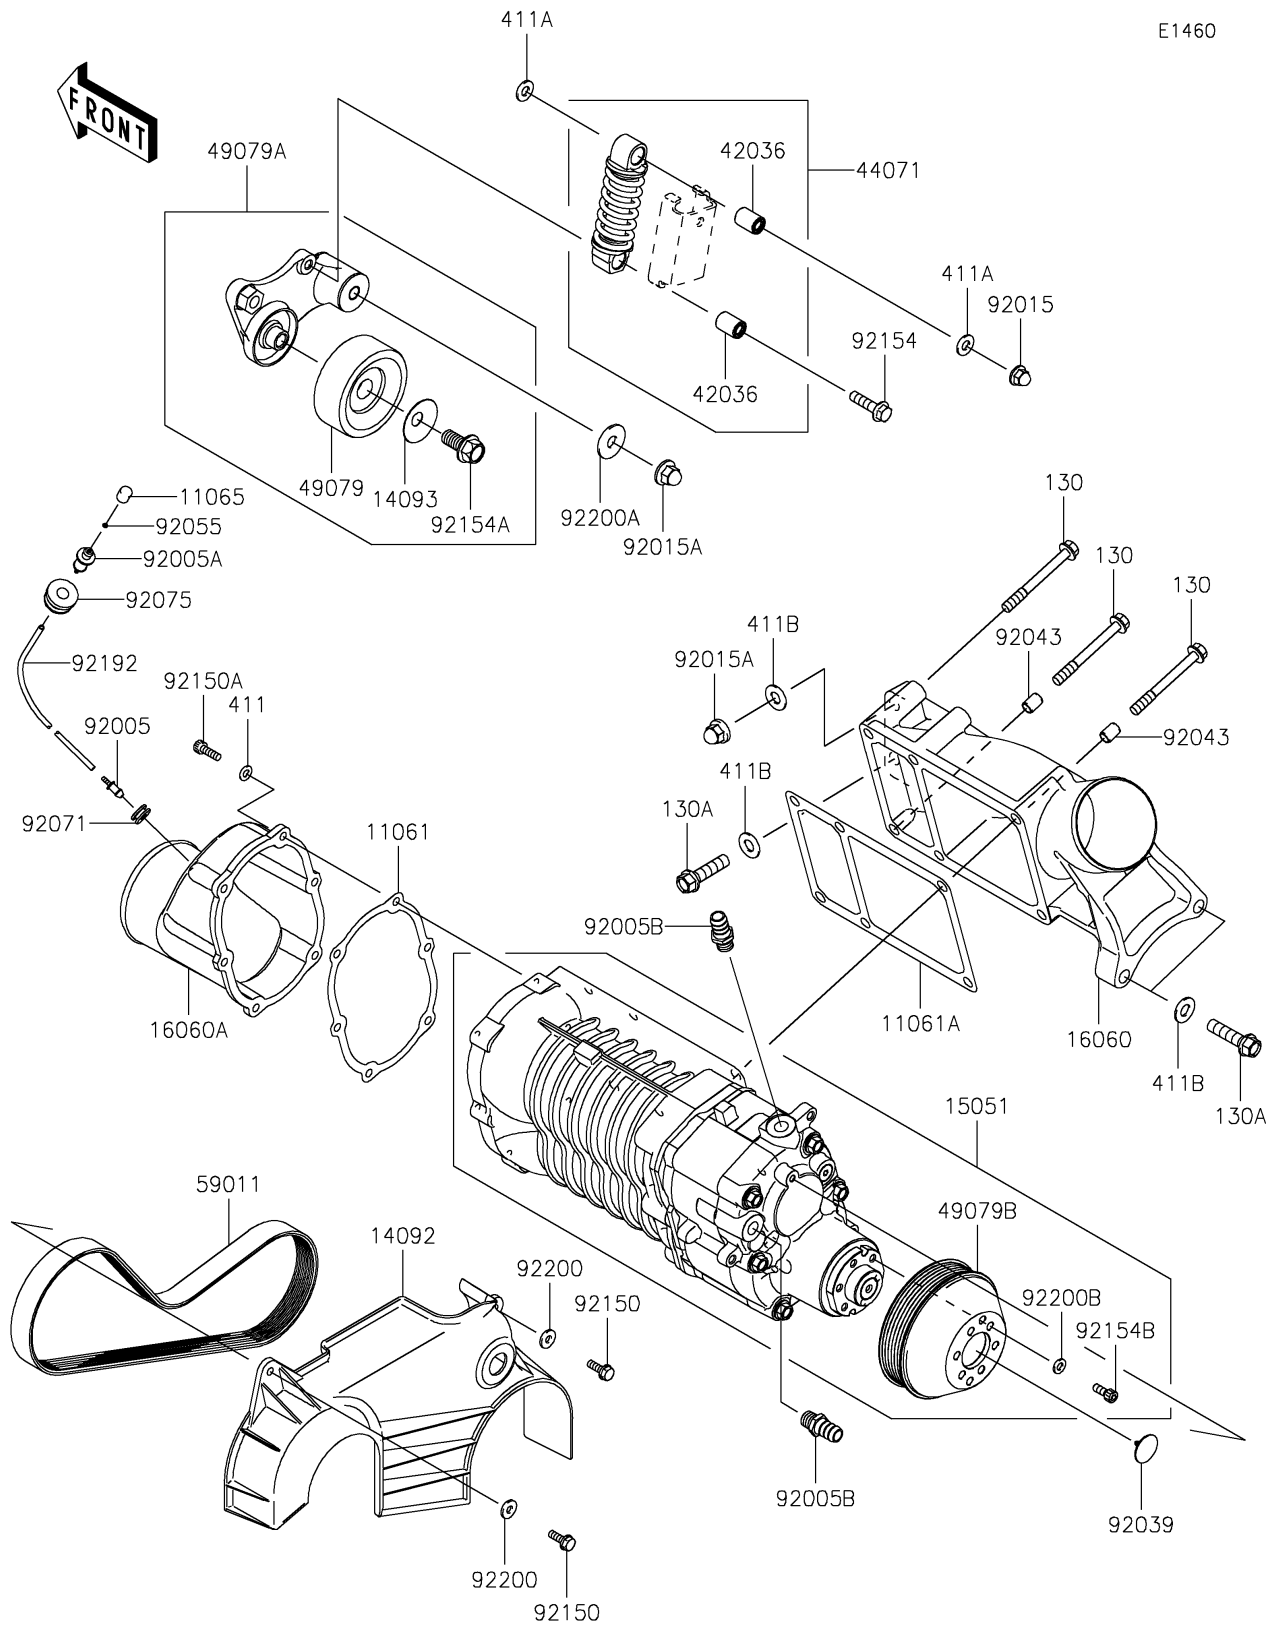

2021 JET SKI® ULTRA® 310X

PARTS DIAGRAM

Super Charger

2021 JET SKI® ULTRA® 310X

PARTS LIST

Super Charger

ITEM NAME	PART NUMBER	QUANTITY
GASKET,COMPRESSOR INLET (Ref # 11061)	11061-0760	1
GASKET,COMPRESSOR OUT (Ref # 11061A)	11061-3763	1
CAP (Ref # 11065)	11065-0156	1
BOLT-FLANGED,8X75 (Ref # 130)	130CD0875	6
BOLT-FLANGED,10X40 (Ref # 130A)	130CD1040	3
COVER,BELT (Ref # 14092)	14092-0838	1
COVER (Ref # 14093)	14093-0222	1
COMPRESSOR-AIR,SUPER CHARGER (Ref # 15051)	15051-3704	1
PIPE-INTAKE,COMPRESSOR OUT (Ref # 16060)	16060-0028	1
PIPE-INTAKE,COMPRESSOR INLET (Ref # 16060A)	16060-0738	1
WASHER-PLAIN,6MM (Ref # 411)	411S0600	6
WASHER-PLAIN,8MM (Ref # 411A)	411S0800	2
WASHER-PLAIN,10MM (Ref # 411B)	411S1000	4
SLEEVE (Ref # 42036)	42036-0713	2
DAMPER-ASSY (Ref # 44071)	44071-0776	1
PULLEY-BELT (Ref # 49079)	49079-0025	1
PULLEY-BELT (Ref # 49079A)	49079-0028	1
PULLEY-BELT (Ref # 49079B)	49079-3704	1
BELT,6PK845 (Ref # 59011)	59011-0032	1
FITTING (Ref # 92005)	92005-0722	1
FITTING (Ref # 92005A)	92005-0723	1
FITTING (Ref # 92005B)	92005-3714	2
NUT,CAP,8MM (Ref # 92015)	92015-1371	1
NUT,10MM (Ref # 92015A)	92015-1649	2
RIVET (Ref # 92039)	92039-3795	1
PIN,8.2X10.5X14 (Ref # 92043)	92043-3764	2
RING-O,2X1 (Ref # 92055)	92055-0718	1
GROMMET (Ref # 92071)	92071-3733	1
DAMPER,FUEL TANK (Ref # 92075)	92075-1424	1

2021 JET SKI® ULTRA® 310X

PARTS LIST

Super Charger

ITEM NAME	PART NUMBER	QUANTITY
BOLT,6X18 (Ref # 92150)	92150-3729	2
BOLT,SOCKET,6X18 (Ref # 92150A)	92150-3775	6
BOLT (Ref # 92154)	92154-0865	1
BOLT (Ref # 92154A)	92154-1626	1
BOLT,SOCKET,6X16 (Ref # 92154B)	92154-3714	6
TUBE,3X4X600 (Ref # 92192)	92192-1004	1
WASHER,6.5X16X2.0 (Ref # 92200)	92200-1543	2
WASHER (Ref # 92200A)	92200-3762	1
WASHER,6.5X13X1.5 (Ref # 92200B)	92200-3814	6