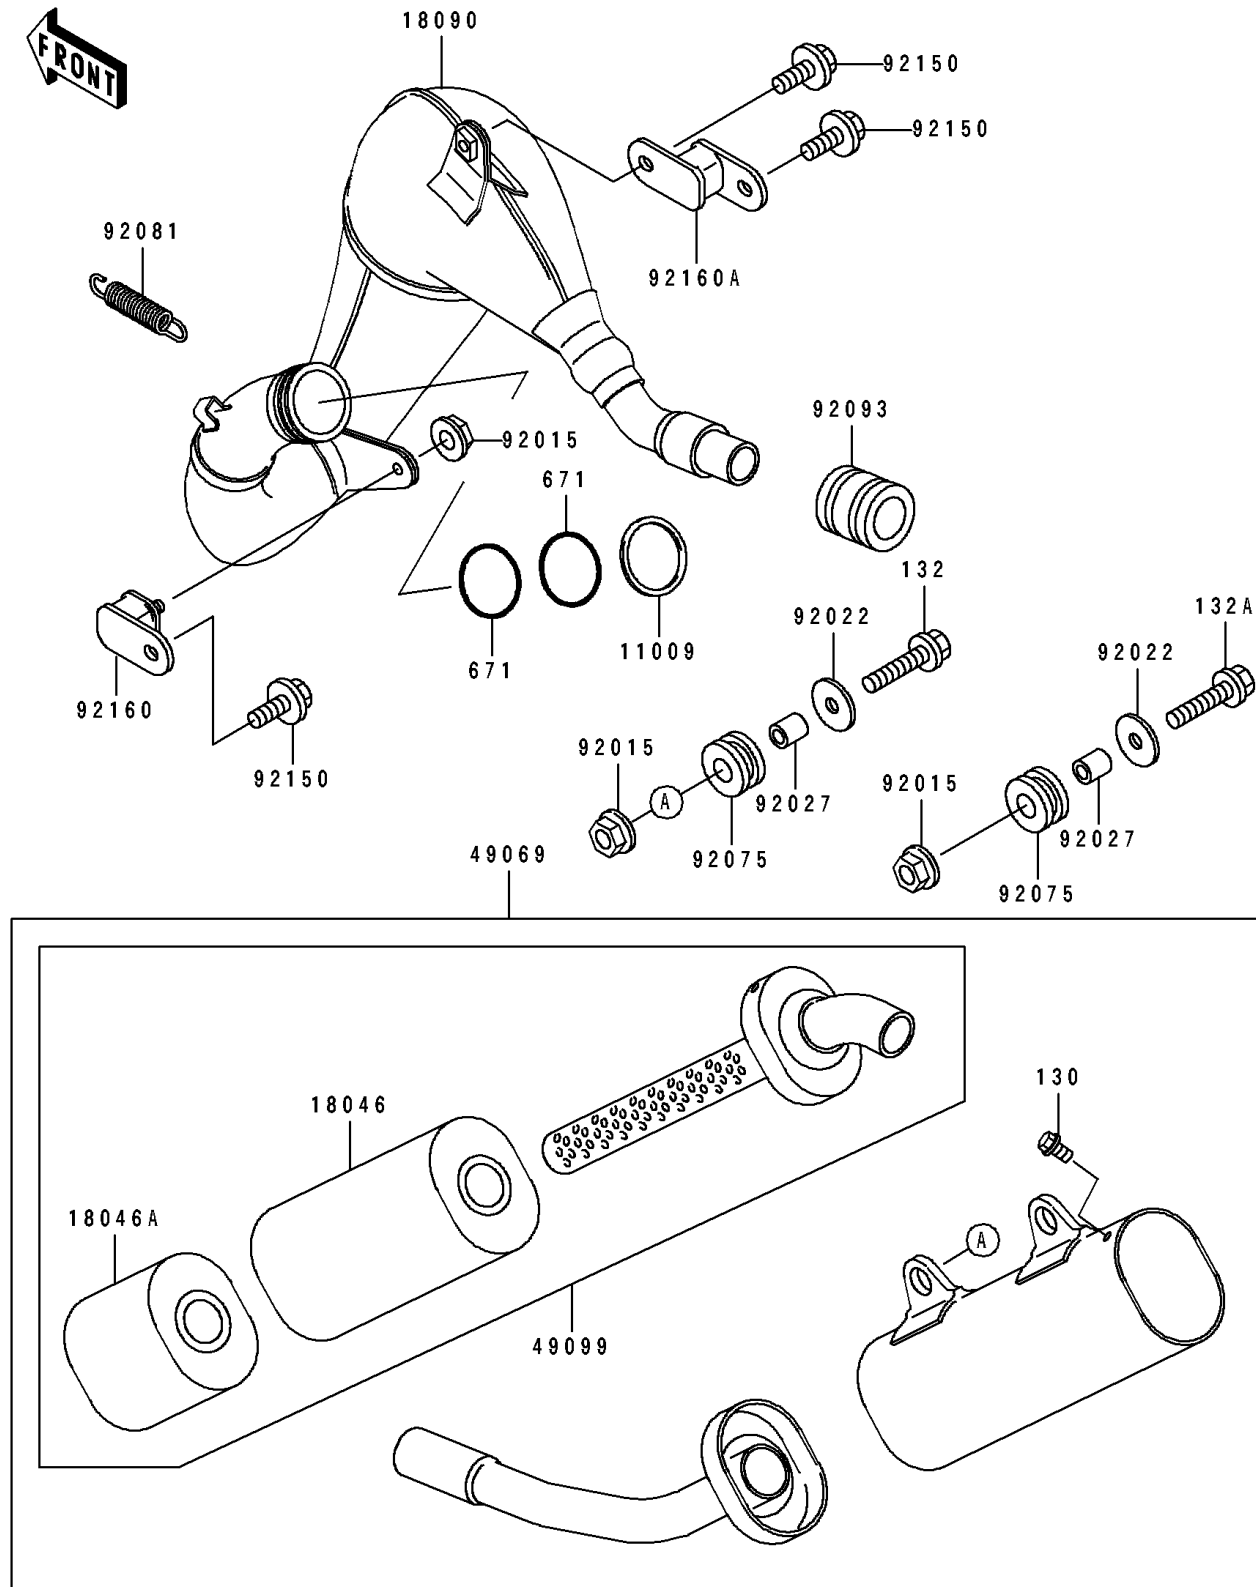

1992 KX250

PARTS DIAGRAM

Muffler

E1140

1992 KX250

PARTS LIST

Muffler

ITEM NAME

PART NUMBER

QUANTITY
