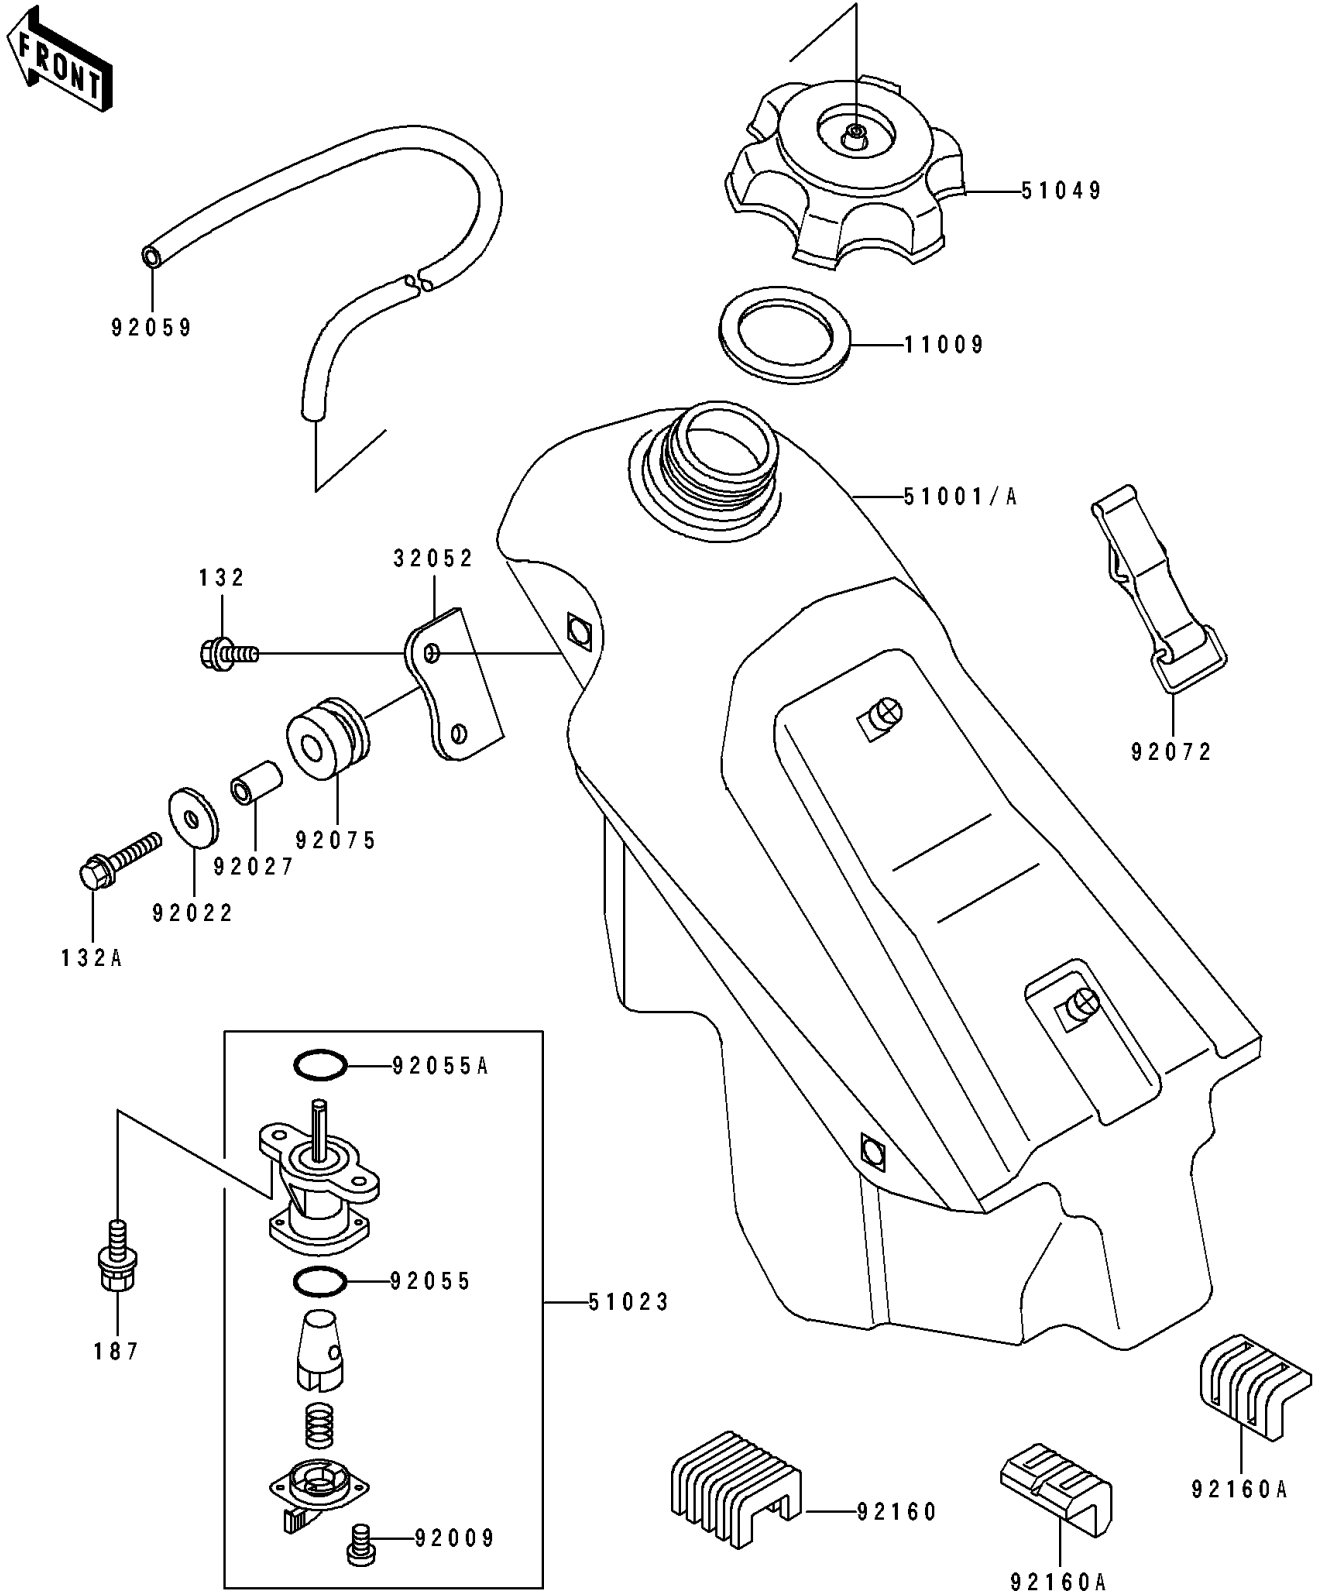

1991 KX250

PARTS DIAGRAM

Fuel Tank

F 2410

1991 KX250

PARTS LIST

Fuel Tank

Kawasaki

Let the Good Times Roll®

ITEM NAME

PART NUMBER

QUANTITY
