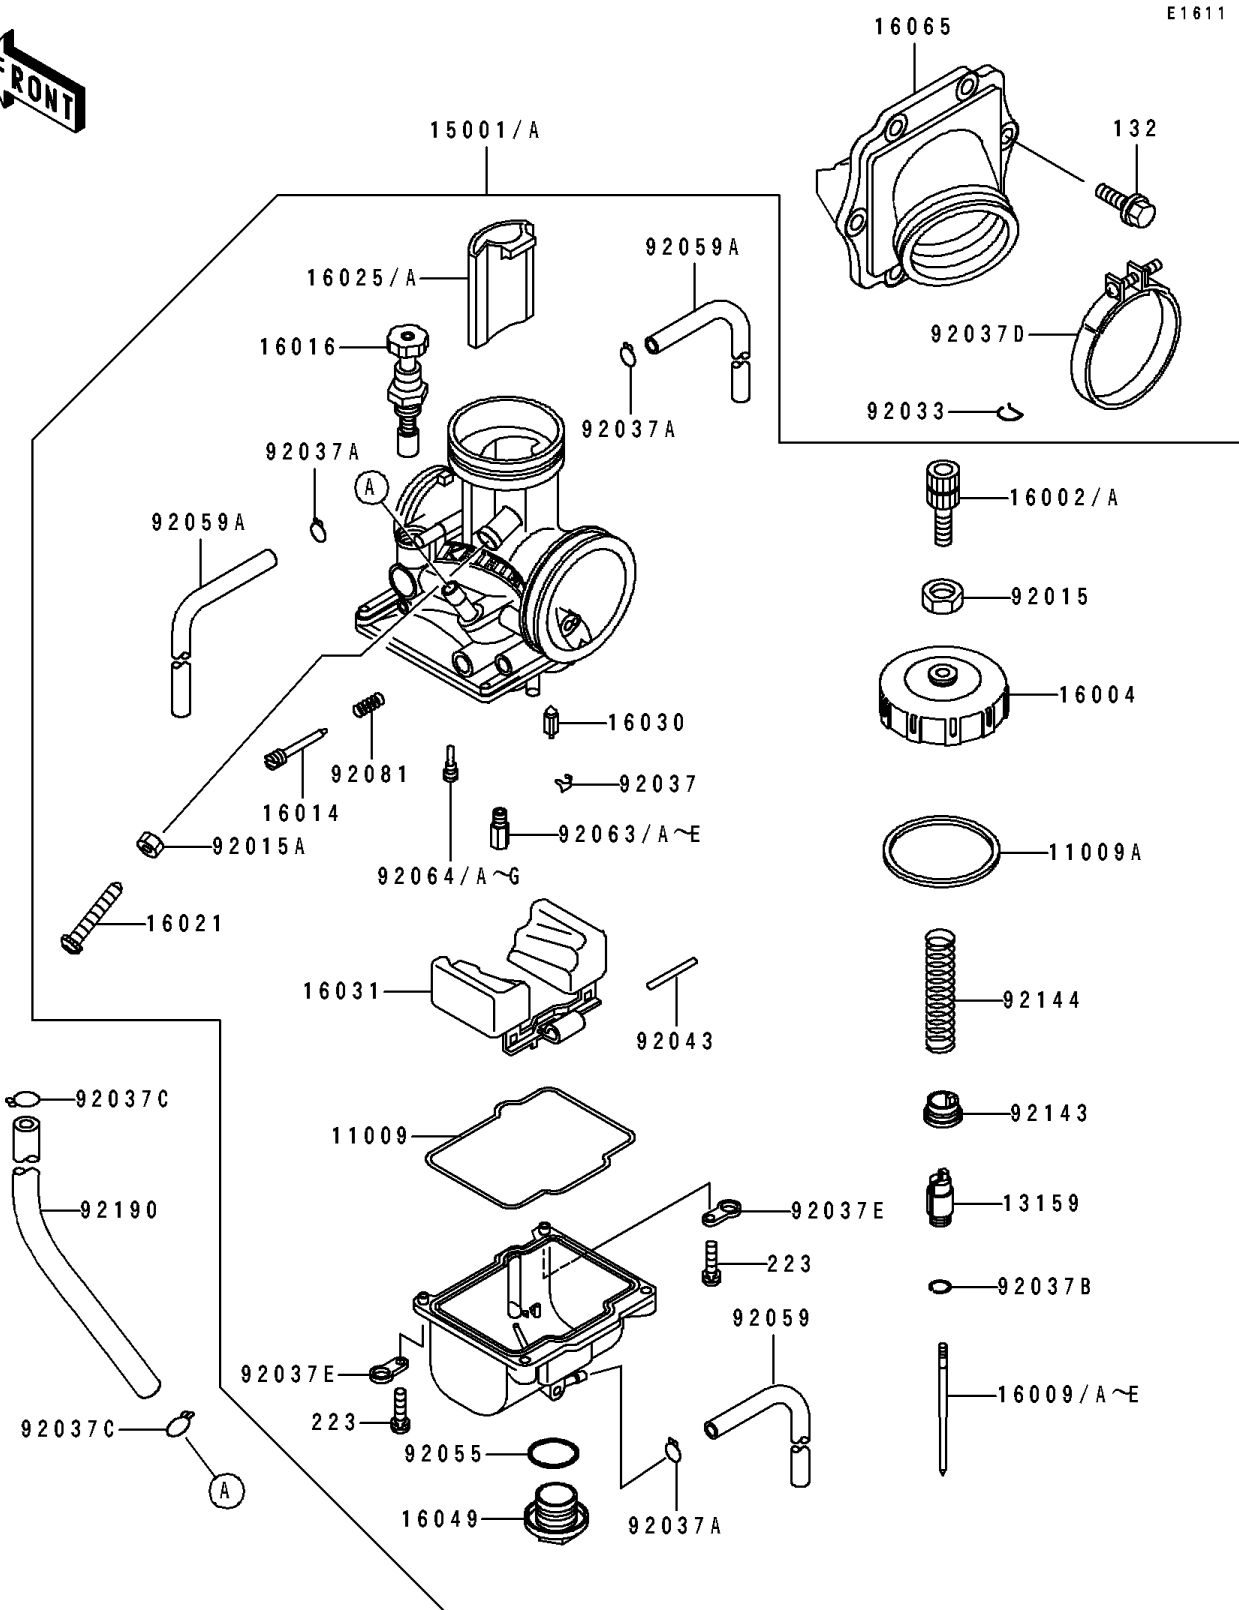

1991 KX250

PARTS DIAGRAM

Carburetor

1991 KX250

PARTS LIST

Carburetor

Kawasaki

Let the Good Times Roll®

ITEM NAME

PART NUMBER

QUANTITY
