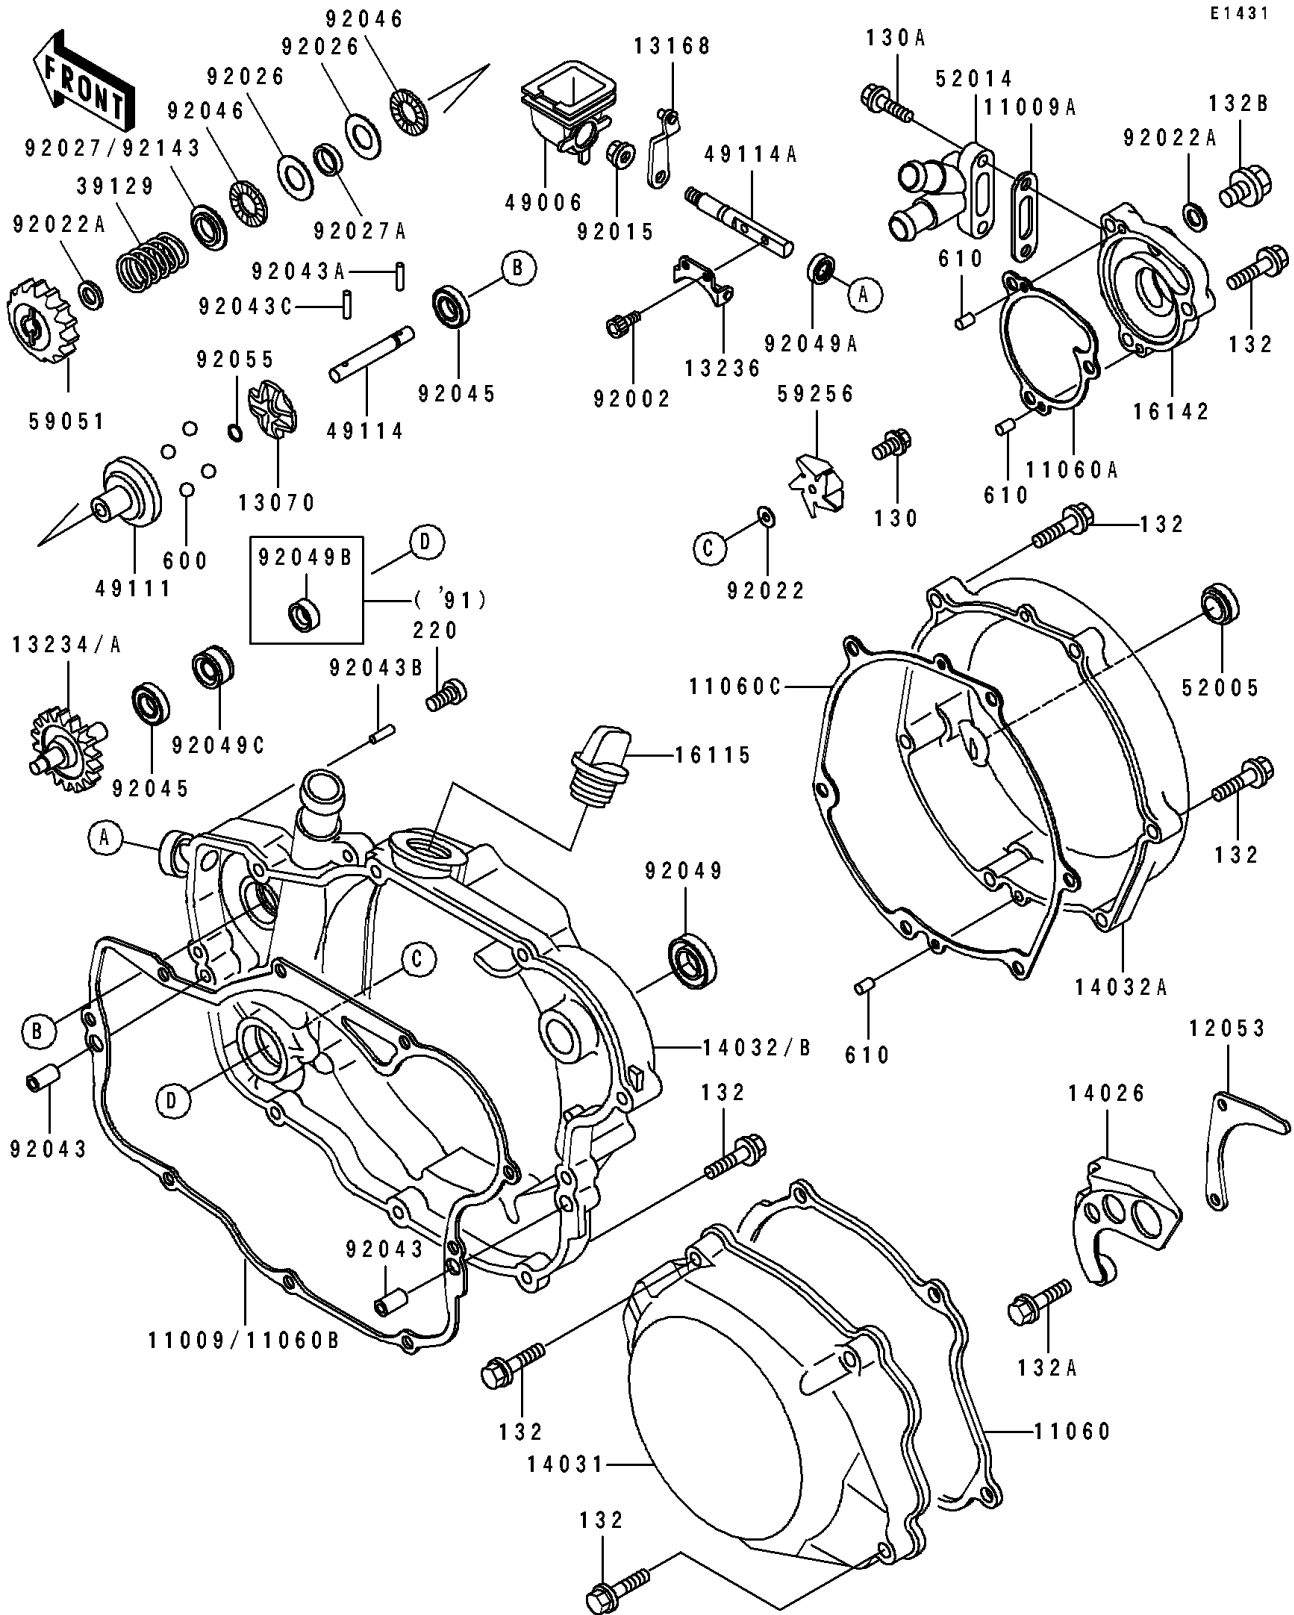

1991 KX250

PARTS DIAGRAM

Engine Cover

1991 KX250

PARTS LIST

Engine Cover

Kawasaki

Let the Good Times Roll®

ITEM NAME

PART NUMBER

QUANTITY
